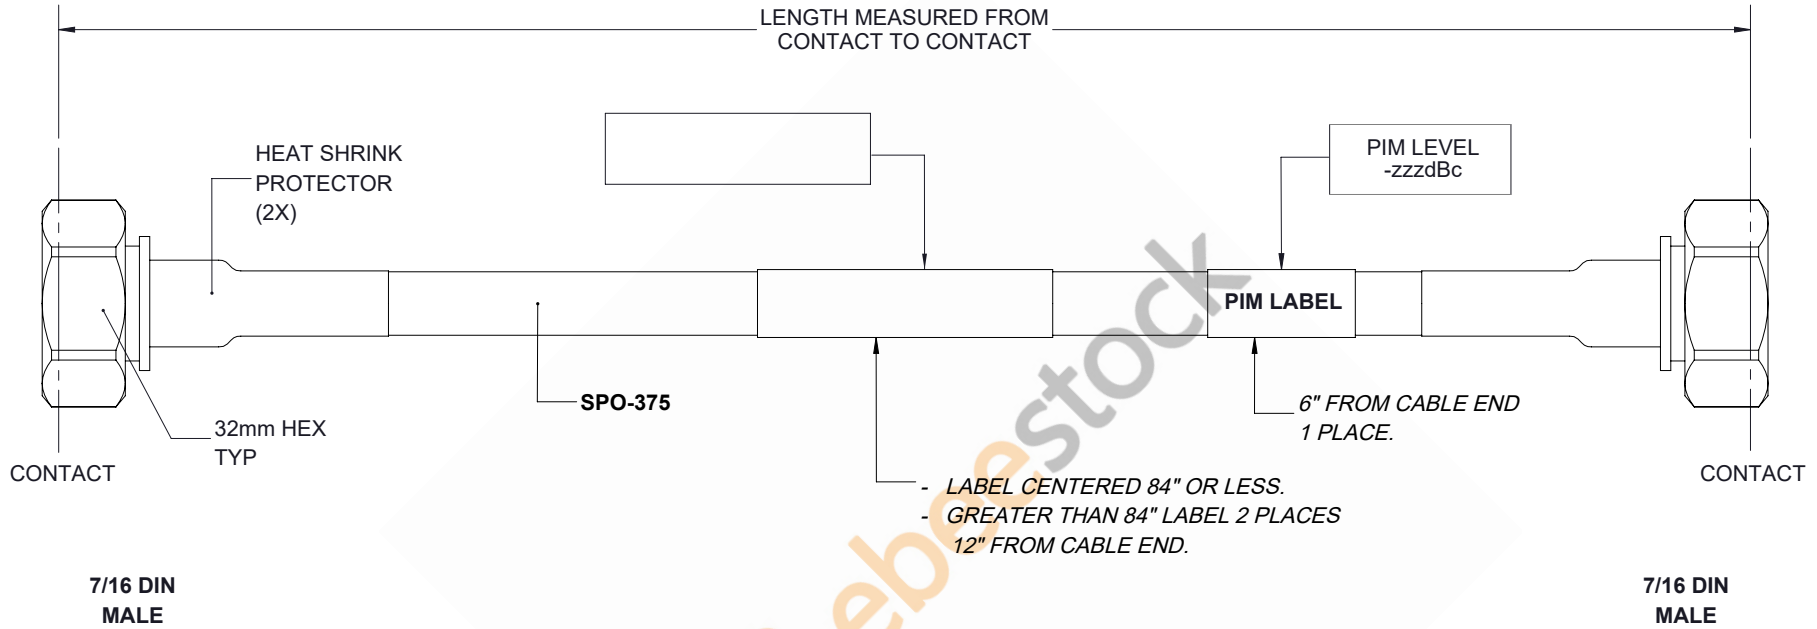

# Outdoor Rated 7/16 DIN Male to 7/16 DIN Male Low PIM Cable 50 cm Length Using SPO-375 Coax Using Times Microwave Parts

REVISIONS			
REV.	DESCRIPTION	DATE	APPROVED
A	INITIAL RELEASE	05/20/19	S.ELLIS

THESE COMMODITIES, TECHNOLOGY OR SOFTWARE WERE EXPORTED FROM THE UNITED STATES IN ACCORDANCE WITH THE EXPORT ADMINISTRATION REGULATIONS. DIVERSION CONTRARY TO U.S. LAW PROHIBITED.

UNLESS OTHERWISE SPECIFIED LEADING DIMENSIONS ARE INCHES DIMENSIONS IN [ ] ARE MILLIMETERS <b>TOLERANCES:</b> .X±.2 [5.08]    FRACTIONS ± 1/32 .XX±.01 [.25]    ANGLES ± 1° .XXX±.005 [.13]		 8TH FLOOR, BUILDING 1, YONGFU SCIENCE AND TECHNOLOGY CENTER INDUSTRIAL PARK, NANZHA DISTRICT 5,HUMEN,523900,DONGGUAN, GUANGDONG, CHINA WEBSITE: <a href="http://www.ebeestock.com">www.ebeestock.com</a> EMAIL: <a href="mailto:sales@ebeestock.com">sales@ebeestock.com</a>	THE INFORMATION AND DESIGN IN THIS DOCUMENT IS THE PROPERTY OF EBEESTOCK CORPORATION. ALL RIGHTS RESERVED.
ALL DIMENSIONS SHOWN ARE FOR REFERENCE ONLY. THIRD-ANGLE PROJECTION			SHEET 1 OF 1 SCALE N/A
SIZE A	CAGE 53919	DRAWN BY K.DANG	PART NUMBER ET16486 REV A