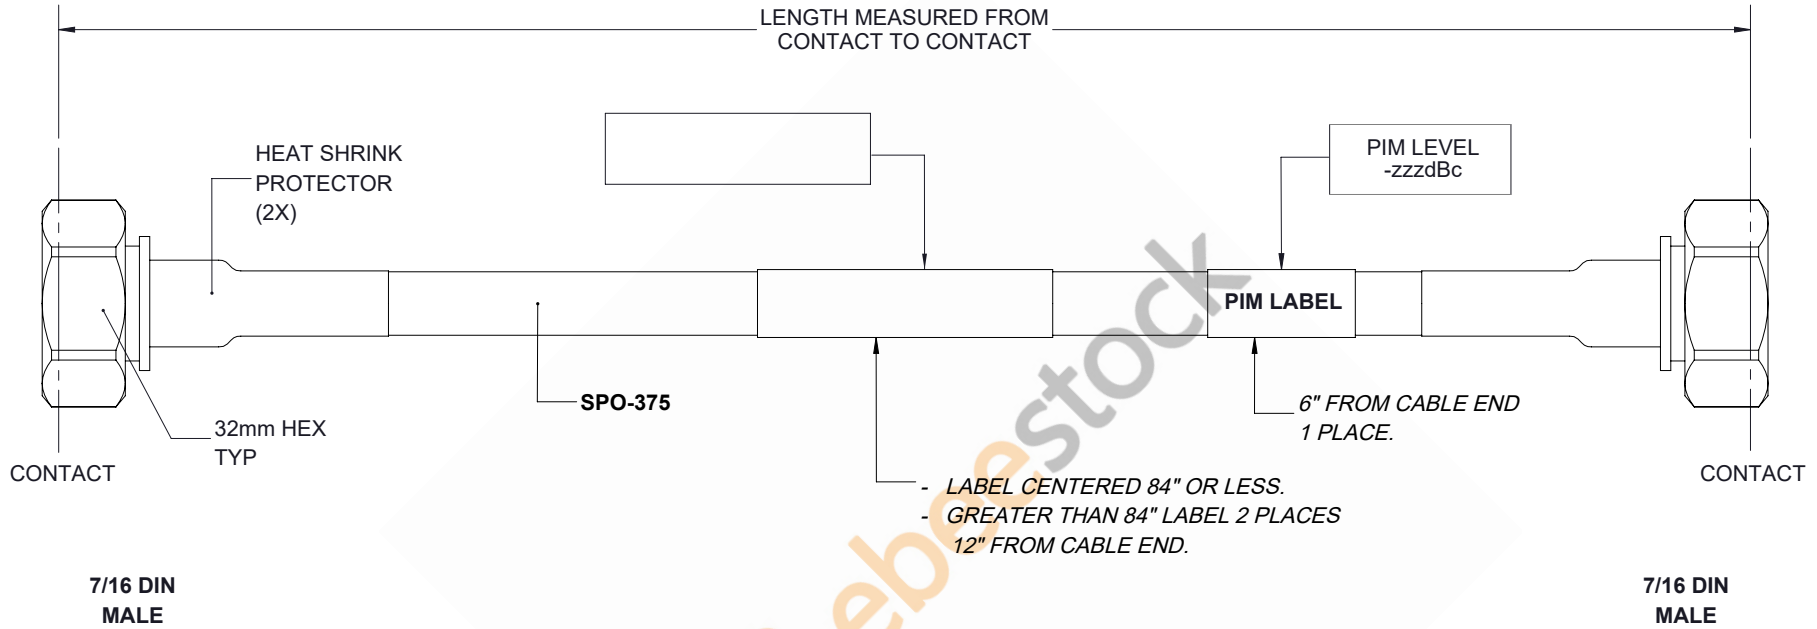

# Outdoor Rated 7/16 DIN Male to 7/16 DIN Male Low PIM Cable 100 cm Length Using SPO-375 Coax Using Times Microwave Parts

REVISIONS			
REV.	DESCRIPTION	DATE	APPROVED
A	INITIAL RELEASE	05/20/19	S.ELLIS

THESE COMMODITIES, TECHNOLOGY OR SOFTWARE WERE EXPORTED FROM THE UNITED STATES IN ACCORDANCE WITH THE EXPORT ADMINISTRATION REGULATIONS. DIVERSION CONTRARY TO U.S. LAW PROHIBITED.

UNLESS OTHERWISE SPECIFIED  
LEADING DIMENSIONS ARE INCHES  
DIMENSIONS IN [ ] ARE MILLIMETERS

TOLERANCES:	
.X±.2 [5.08]	FRACTIONS ± 1/32
.XX±.01 [.25]	ANGLES ± 1°
.XXX±.005 [.13]	

ALL DIMENSIONS SHOWN  
ARE FOR REFERENCE ONLY.

THE INFORMATION AND  
DESIGN IN THIS DOCUMENT IS  
THE PROPERTY OF  
EBEESTOCK CORPORATION.  
ALL RIGHTS RESERVED.

SHEET 1 OF 1

SCALE N/A

SIZE	CAGE	DRAWN BY	PART NUMBER	REV
A	53919	K.DANG	ET16487	A