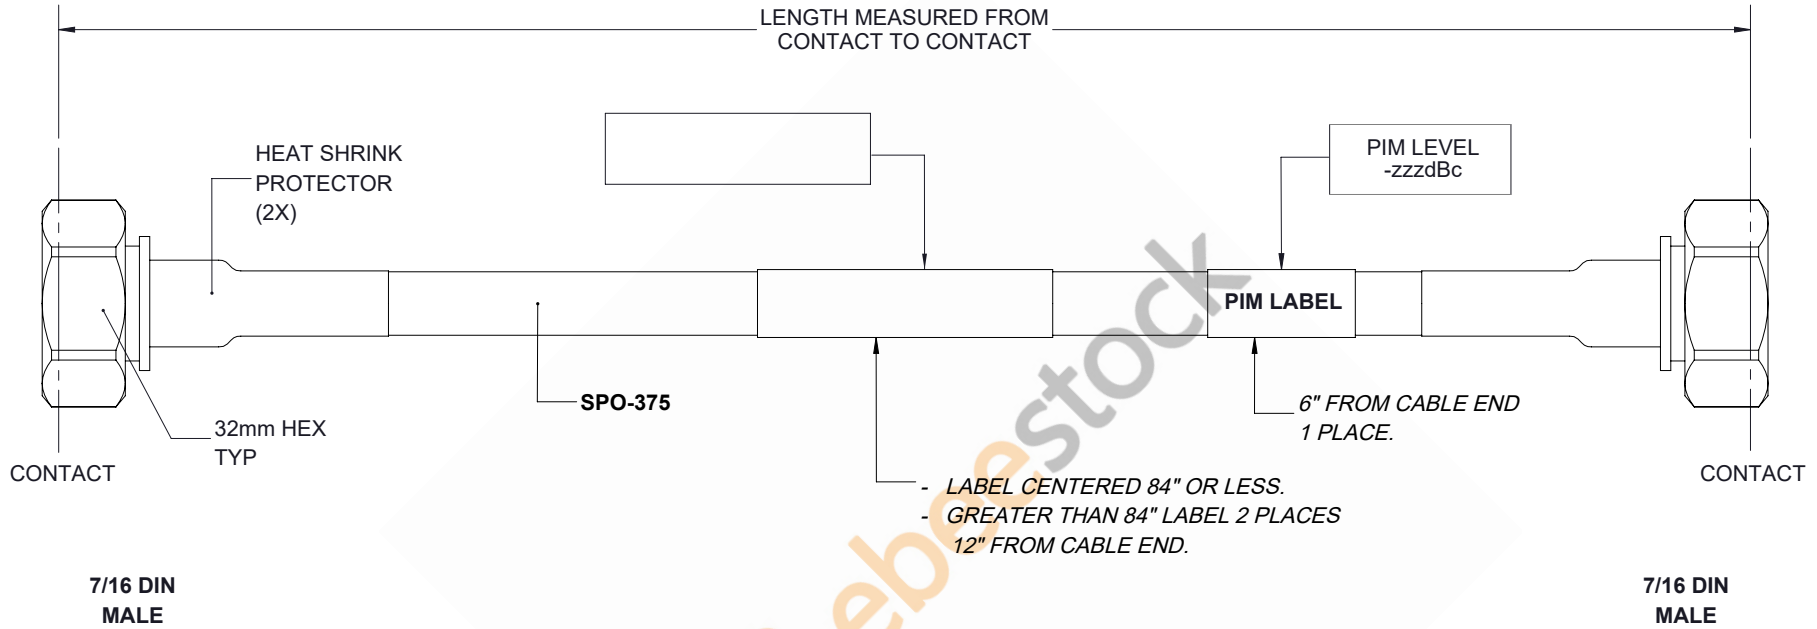

# Outdoor Rated 7/16 DIN Male to 7/16 DIN Male Low PIM Cable 150 cm Length Using SPO-375 Coax Using Times Microwave Parts

REVISIONS			
REV.	DESCRIPTION	DATE	APPROVED
A	INITIAL RELEASE	05/20/19	S.ELLIS

THESE COMMODITIES, TECHNOLOGY OR SOFTWARE WERE EXPORTED FROM THE UNITED STATES IN ACCORDANCE WITH THE EXPORT ADMINISTRATION REGULATIONS. DIVERSION CONTRARY TO U.S. LAW PROHIBITED.

UNLESS OTHERWISE SPECIFIED LEADING DIMENSIONS ARE INCHES DIMENSIONS IN [ ] ARE MILLIMETERS		 8TH FLOOR, BUILDING 1, YONGFU SCIENCE AND TECHNOLOGY CENTER INDUSTRIAL PARK, NANZHA DISTRICT 5,HUMEN,523900,DONGGUAN, GUANGDONG, CHINA WEBSITE: <a href="http://www.ebeestock.com">www.ebeestock.com</a> EMAIL: <a href="mailto:sales@ebeestock.com">sales@ebeestock.com</a>		THE INFORMATION AND DESIGN IN THIS DOCUMENT IS THE PROPERTY OF EBEESTOCK CORPORATION. ALL RIGHTS RESERVED.	
<b>TOLERANCES:</b> .X±.2 [5.08]      FRACTIONS ± 1/32 .XX±.01 [.25]      ANGLES ± 1° .XXX±.005 [.13]				SHEET 1 OF 1	
ALL DIMENSIONS SHOWN ARE FOR REFERENCE ONLY.		SCALE N/A			
THIRD-ANGLE PROJECTION		SIZE A	CAGE 53919	DRAWN BY K.DANG	PART NUMBER ET16488
				REV A	