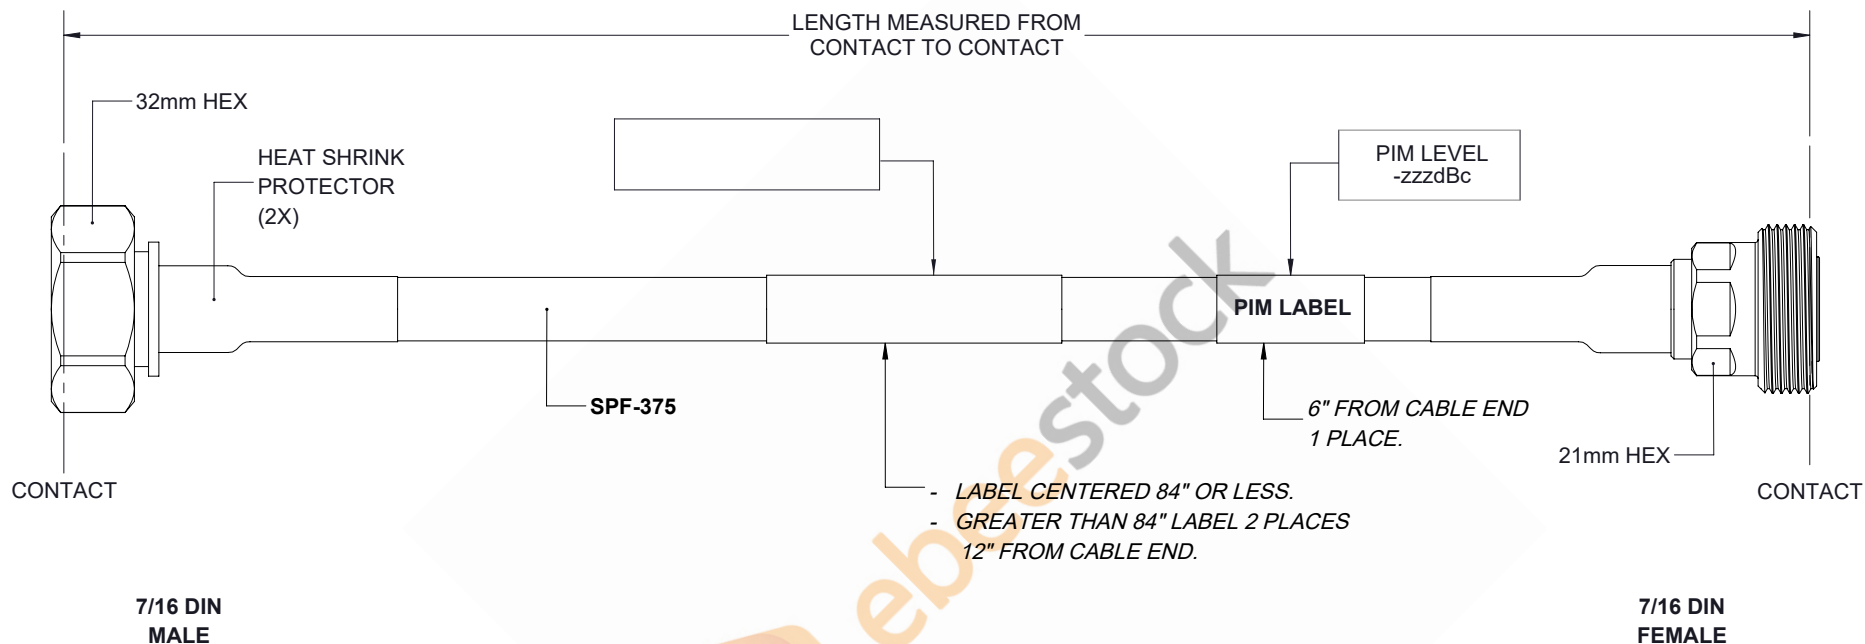

# Fire Rated 7/16 DIN Male to 7/16 DIN Female Low PIM Cable 12 Inch Length Using SPF-375 Coax Using Times Microwave Parts

REVISIONS			
REV.	DESCRIPTION	DATE	APPROVED
A	INITIAL RELEASE	07/19/19	S.ELLIS

THESE COMMODITIES, TECHNOLOGY OR SOFTWARE WERE EXPORTED FROM THE UNITED STATES IN ACCORDANCE WITH THE EXPORT ADMINISTRATION REGULATIONS. DIVERSION CONTRARY TO U.S. LAW PROHIBITED.

UNLESS OTHERWISE SPECIFIED LEADING DIMENSIONS ARE INCHES DIMENSIONS IN [ ] ARE MILLIMETERS				THE INFORMATION AND DESIGN IN THIS DOCUMENT IS THE PROPERTY OF EBEESTOCK CORPORATION. ALL RIGHTS RESERVED.	
TOLERANCES: .X=± 2 [ 5.08]      FRACTIONS ± 1/32 .XX=± 01 [ .25]      ANGLES ± 1° .XXX=± .005 [ .13]					
ALL DIMENSIONS SHOWN ARE FOR REFERENCE ONLY.		8TH FLOOR, BUILDING 1, YONGFU SCIENCE AND TECHNOLOGY CENTER INDUSTRIAL PARK, NANZHA DISTRICT 5.HUMEN,523900,DONGGUAN, GUANGDONG, CHINA		SHEET 1 OF 1 SCALE N/A	
THIRD-ANGLE PROJECTION		WEBSITE: <a href="http://www.ebeestock.com">www.ebeestock.com</a> EMAIL: <a href="mailto:sales@ebeestock.com">sales@ebeestock.com</a>		SIZE CAGE DRAWN BY PART NUMBER REV A 53919 K.DANG ET16508 A	