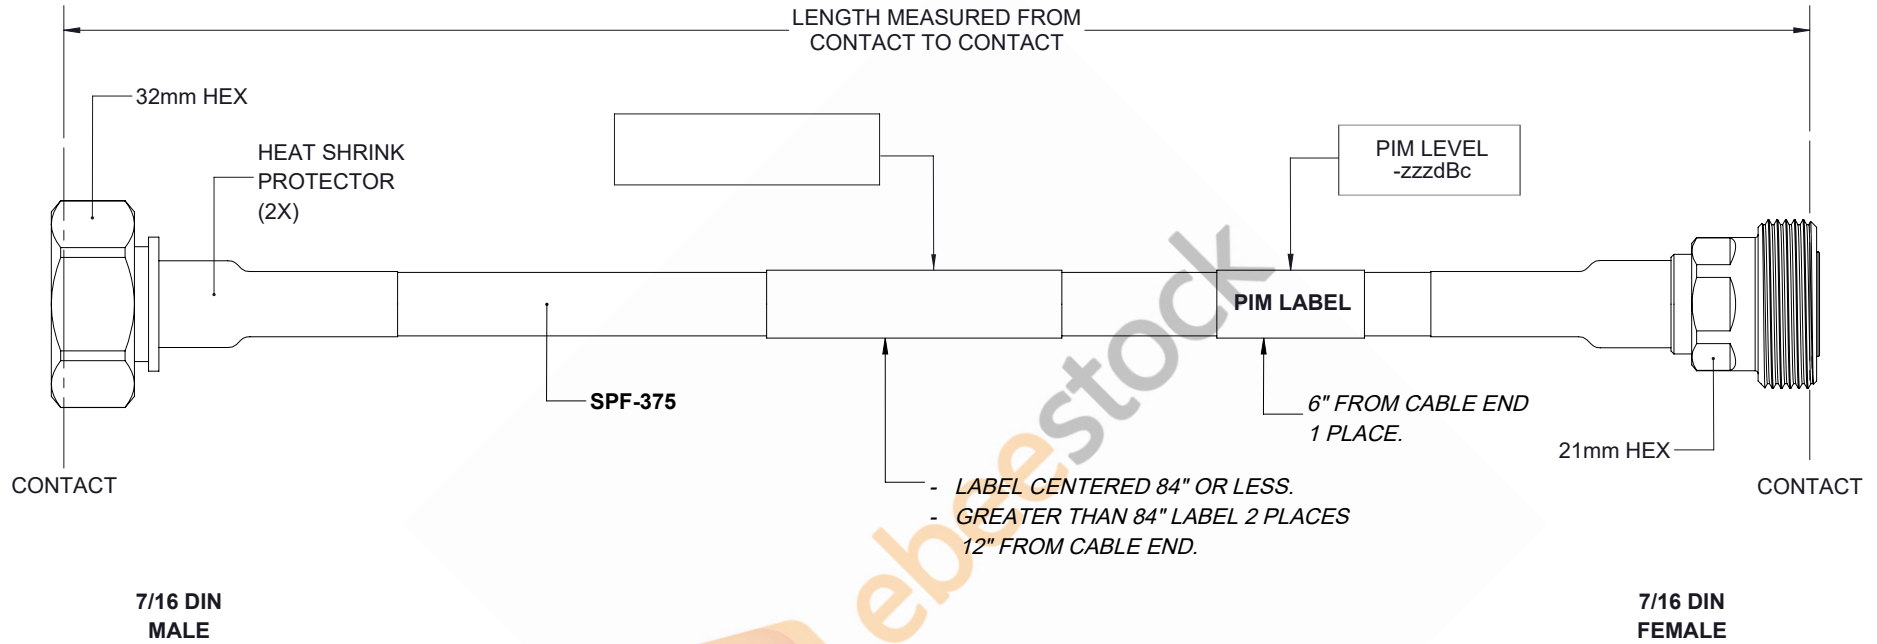

Fire Rated 7/16 DIN Male to 7/16 DIN Female Low PIM Cable 24 Inch Length Using SPF-375 Coax Using Times Microwave Parts

REVISIONS			
REV.	DESCRIPTION	DATE	APPROVED
A	INITIAL RELEASE	07/19/19	S.ELLIS

THESE COMMODITIES, TECHNOLOGY OR SOFTWARE WERE EXPORTED FROM THE UNITED STATES IN ACCORDANCE WITH THE EXPORT ADMINISTRATION REGULATIONS. DIVERSION CONTRARY TO U.S. LAW PROHIBITED.

UNLESS OTHERWISE SPECIFIED LEADING DIMENSIONS ARE INCHES DIMENSIONS IN [] ARE MILLIMETERS TOLERANCES: .X \pm .2 [5.08] FRACTIONS \pm 1/32 .XX \pm .01 [.25] ANGLES \pm 1° .XXX \pm .005 [.13]		 8TH FLOOR, BUILDING 1, YONGFU SCIENCE AND TECHNOLOGY CENTER INDUSTRIAL PARK, NANZHA DISTRICT 5,HUMEN,523900,DONGGUAN, GUANGDONG, CHINA WEBSITE: www.ebeestock.com EMAIL: sales@ebeestock.com	THE INFORMATION AND DESIGN IN THIS DOCUMENT IS THE PROPERTY OF EBEESTOCK CORPORATION. ALL RIGHTS RESERVED.
ALL DIMENSIONS SHOWN ARE FOR REFERENCE ONLY. THIRD-ANGLE PROJECTION			SHEET 1 OF 1 SCALE N/A
SIZE A	CAGE 53919	DRAWN BY K.DANG	PART NUMBER ET16509 REV A