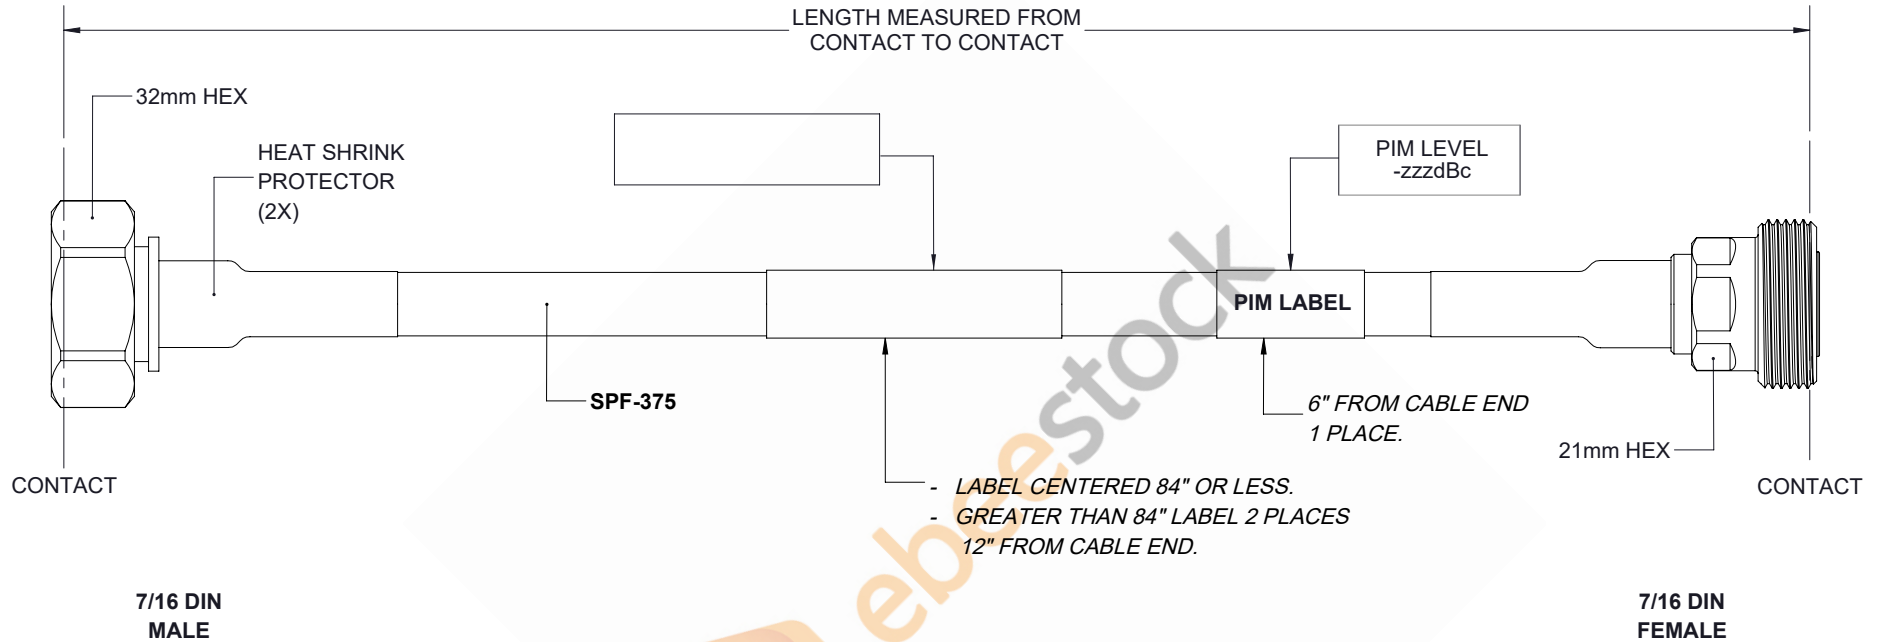

Fire Rated 7/16 DIN Male to 7/16 DIN Female Low PIM Cable 36 Inch Length Using SPF-375 Coax Using Times Microwave Parts

| REVISIONS | | | |
|-----------|-----------------|----------|----------|
| REV. | DESCRIPTION | DATE | APPROVED |
| A | INITIAL RELEASE | 07/19/19 | S.ELLIS |

THESE COMMODITIES, TECHNOLOGY OR SOFTWARE WERE EXPORTED FROM THE UNITED STATES IN ACCORDANCE WITH THE EXPORT ADMINISTRATION REGULATIONS. DIVERSION CONTRARY TO U.S. LAW PROHIBITED.

| | | | |
|---|---------------|--|--|
| UNLESS OTHERWISE SPECIFIED LEADING DIMENSIONS ARE INCHES DIMENSIONS IN [] ARE MILLIMETERS TOLERANCES: .X \pm .2 [5.08] FRACTIONS \pm 1/32 .XX \pm .01 [.25] ANGLES \pm 1° .XXX \pm .005 [.13] | |  8TH FLOOR, BUILDING 1, YONGFU SCIENCE AND TECHNOLOGY CENTER INDUSTRIAL PARK, NANZHA DISTRICT 5,HUMEN,523900,DONGGUAN, GUANGDONG, CHINA WEBSITE: www.ebeestock.com EMAIL: sales@ebeestock.com | THE INFORMATION AND DESIGN IN THIS DOCUMENT IS THE PROPERTY OF EBEESTOCK CORPORATION. ALL RIGHTS RESERVED. |
| ALL DIMENSIONS SHOWN ARE FOR REFERENCE ONLY. THIRD-ANGLE PROJECTION | | | SHEET 1 OF 1 SCALE N/A |
| SIZE A | CAGE 53919 | DRAWN BY K.DANG | PART NUMBER ET16510 |
| | | | REV A |