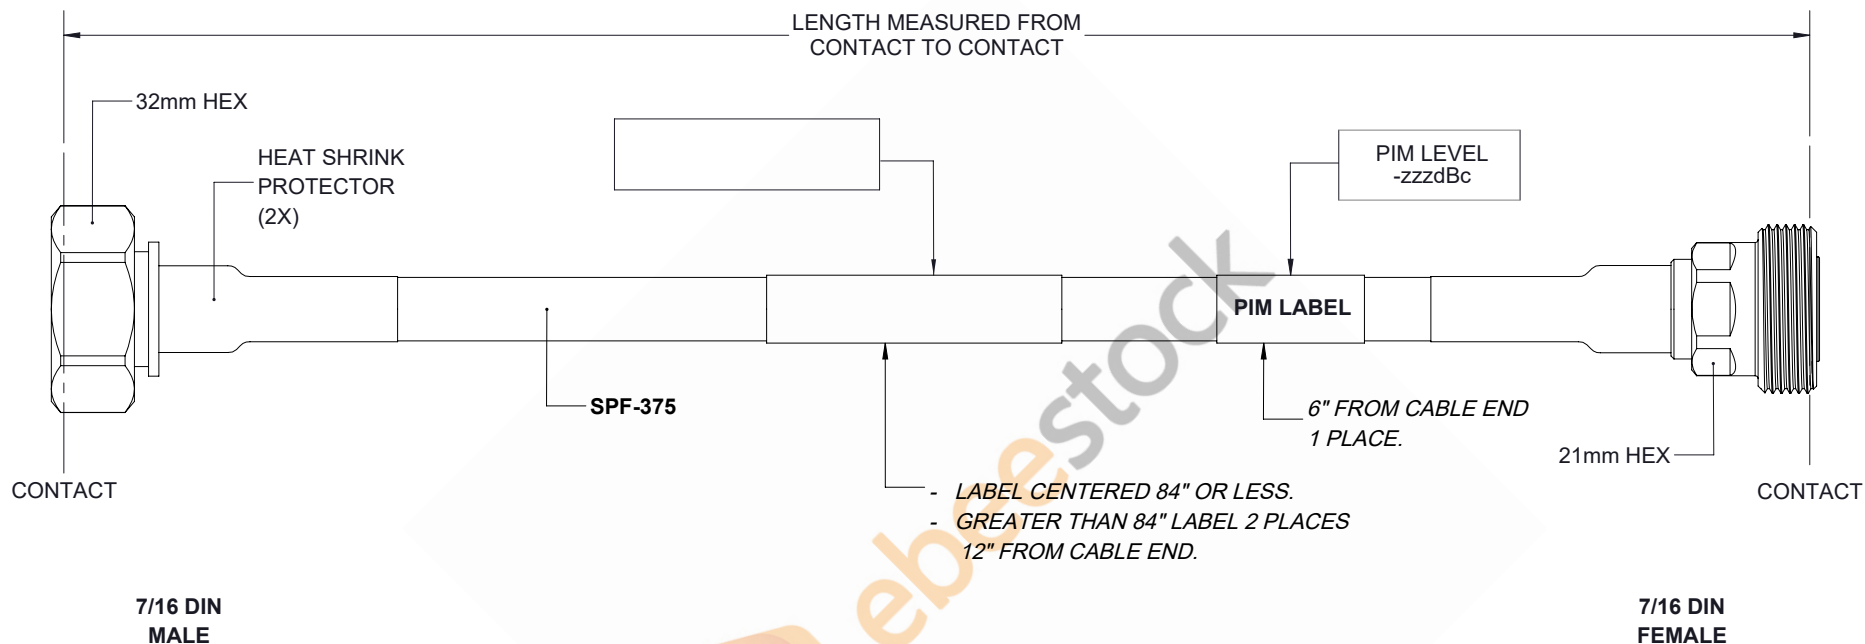

Fire Rated 7/16 DIN Male to 7/16 DIN Female Low PIM Cable 48 Inch Length Using SPF-375 Coax Using Times Microwave Parts

| REVISIONS | | | |
|-----------|-----------------|----------|----------|
| REV. | DESCRIPTION | DATE | APPROVED |
| A | INITIAL RELEASE | 07/19/19 | S.ELLIS |

THESE COMMODITIES, TECHNOLOGY OR SOFTWARE WERE EXPORTED FROM THE UNITED STATES IN ACCORDANCE WITH THE EXPORT ADMINISTRATION REGULATIONS. DIVERSION CONTRARY TO U.S. LAW PROHIBITED.

| | | | |
|---|---------------|---|--|
| UNLESS OTHERWISE SPECIFIED LEADING DIMENSIONS ARE INCHES DIMENSIONS IN [] ARE MILLIMETERS TOLERANCES: .X \pm .2 [5.08] FRACTIONS \pm 1/32 .XX \pm .01 [.25] ANGLES \pm 1° .XXX \pm .005 [.13] | | 8TH FLOOR, BUILDING 1, YONGFU SCIENCE AND TECHNOLOGY CENTER INDUSTRIAL PARK, NANZHA DISTRICT 5,HUMEN,523900,DONGGUAN, GUANGDONG, CHINA WEBSITE: www.ebeestock.com EMAIL: sales@ebeestock.com | THE INFORMATION AND DESIGN IN THIS DOCUMENT IS THE PROPERTY OF EBEESTOCK CORPORATION. ALL RIGHTS RESERVED. |
| ALL DIMENSIONS SHOWN ARE FOR REFERENCE ONLY. THIRD-ANGLE PROJECTION | | | SHEET 1 OF 1 SCALE N/A |
| SIZE A | CAGE 53919 | DRAWN BY K.DANG | PART NUMBER ET16511 |
| | | | REV A |