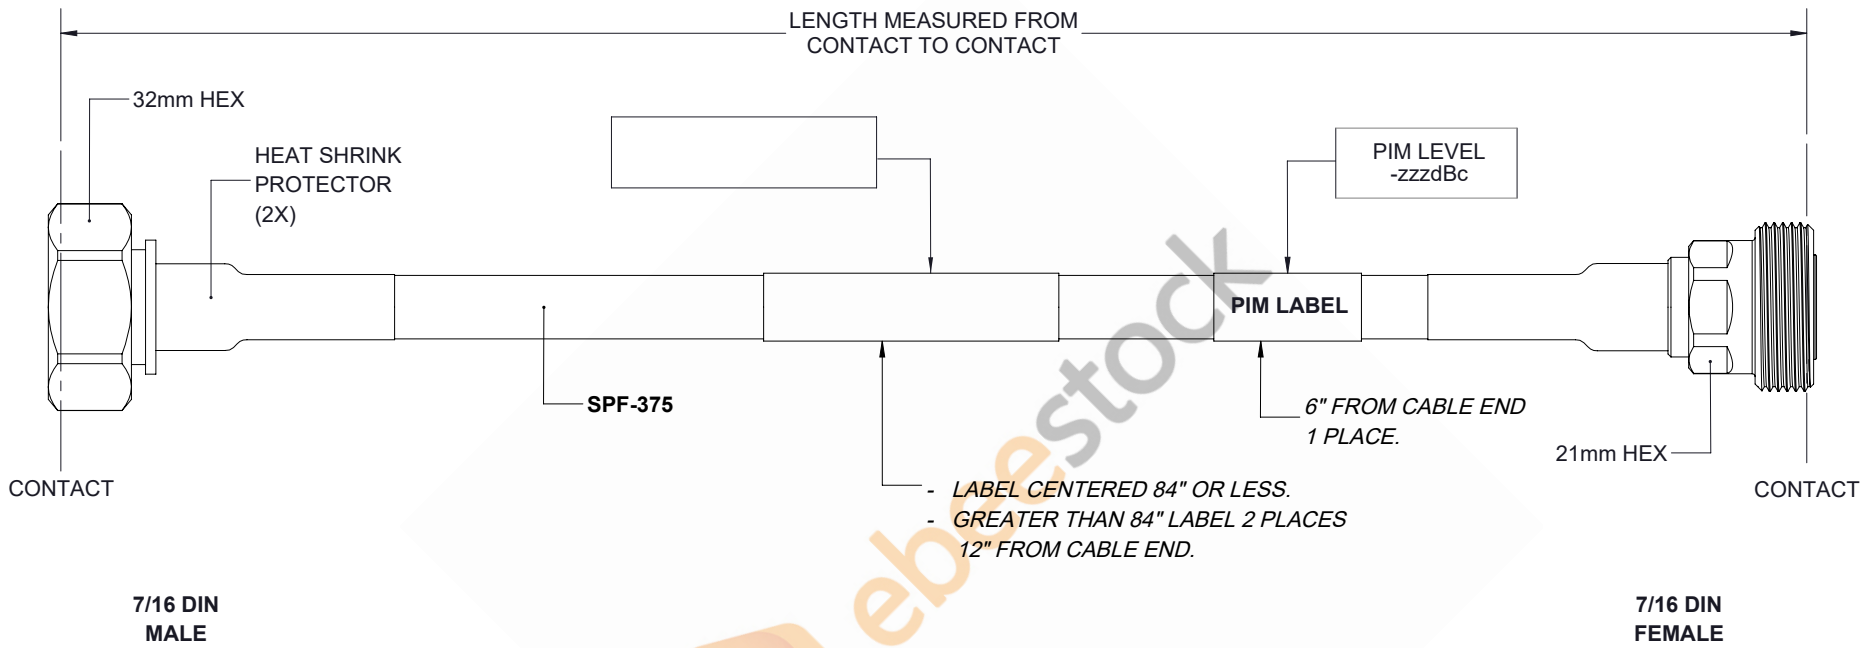

Fire Rated 7/16 DIN Male to 7/16 DIN Female Low PIM Cable 60 Inch Length Using SPF-375 Coax Using Times Microwave Parts

REVISIONS			
REV.	DESCRIPTION	DATE	APPROVED
A	INITIAL RELEASE	07/19/19	S.ELLIS

THESE COMMODITIES, TECHNOLOGY OR SOFTWARE WERE EXPORTED FROM THE UNITED STATES IN ACCORDANCE WITH THE EXPORT ADMINISTRATION REGULATIONS. DIVERSION CONTRARY TO U.S. LAW PROHIBITED.

UNLESS OTHERWISE SPECIFIED LEADING DIMENSIONS ARE INCHES DIMENSIONS IN [] ARE MILLIMETERS

TOLERANCES:

.X \pm .2	[5.08]	FRACTIONS	\pm 1/32
.XX \pm .01	[.25]	ANGLES	\pm 1°
.XXX \pm .005	[.13]		

ALL DIMENSIONS SHOWN ARE FOR REFERENCE ONLY.

SIZE	CAGE	DRAWN BY	PART NUMBER	REV
A	53919	K.DANG	ET16512	A

THE INFORMATION AND DESIGN IN THIS DOCUMENT IS THE PROPERTY OF EBEESTOCK CORPORATION. ALL RIGHTS RESERVED.

SHEET 1 OF 1

SCALE N/A