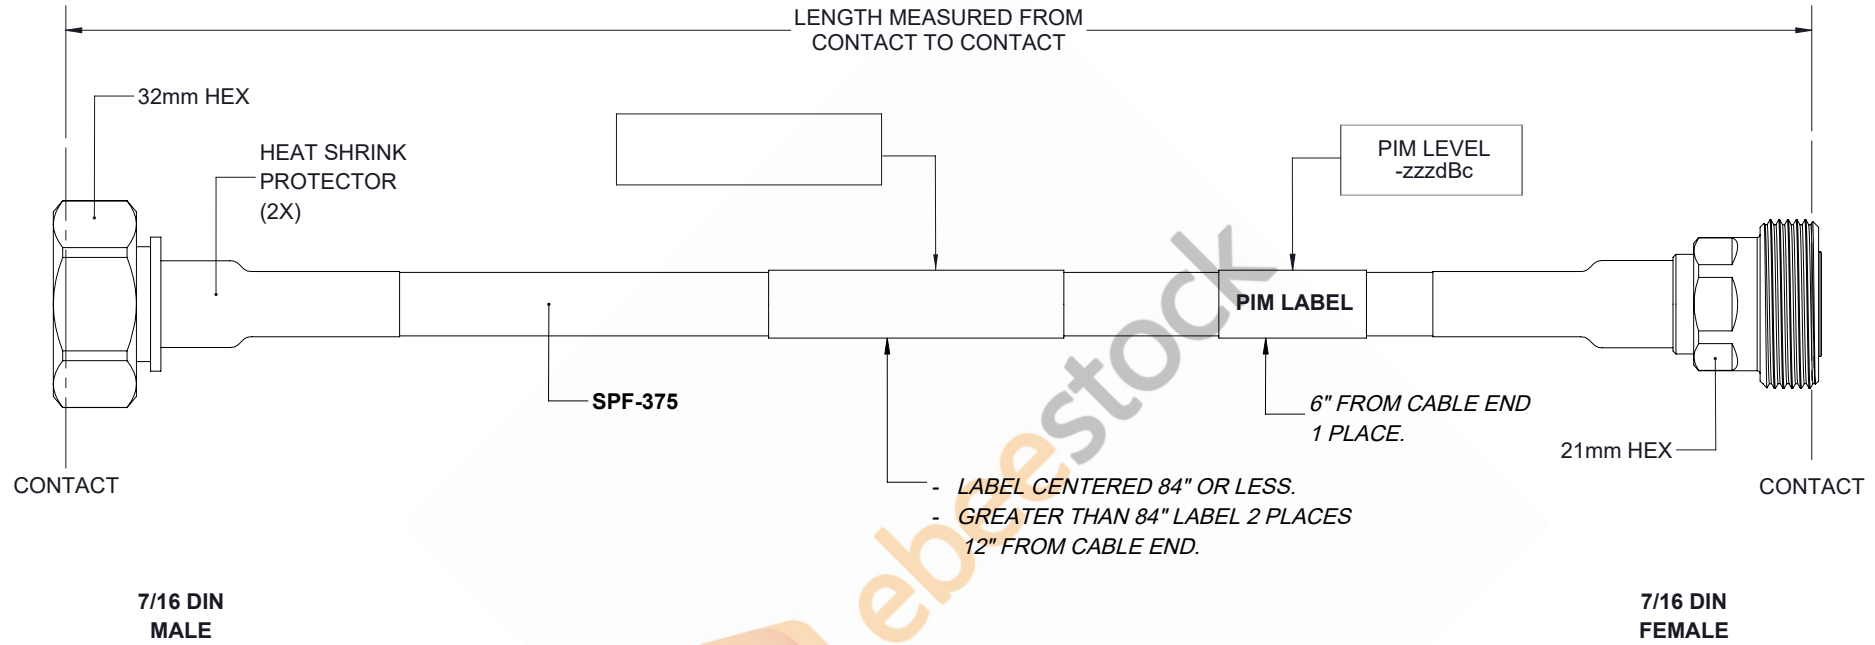

Fire Rated 7/16 DIN Male to 7/16 DIN Female Low PIM Cable 50 cm Length Using SPF-375 Coax Using Times Microwave Parts

REVISIONS			
REV.	DESCRIPTION	DATE	APPROVED
A	INITIAL RELEASE	07/19/19	S.ELLIS

- LABEL CENTERED 84" OR LESS.
- GREATER THAN 84" LABEL 2 PLACES
12" FROM CABLE END.

THESE COMMODITIES, TECHNOLOGY OR SOFTWARE WERE EXPORTED FROM THE UNITED STATES IN ACCORDANCE WITH THE EXPORT ADMINISTRATION REGULATIONS. DIVERSION CONTRARY TO U.S. LAW PROHIBITED.

UNLESS OTHERWISE SPECIFIED LEADING DIMENSIONS ARE INCHES DIMENSIONS IN [] ARE MILLIMETERS TOLERANCES: .X±.2 [5.08] FRACTIONS ± 1/32 .XX±.01 [.25] ANGLES ± 1° .XXX±.005 [.13]				THE INFORMATION AND DESIGN IN THIS DOCUMENT IS THE PROPERTY OF EBEESTOCK CORPORATION. ALL RIGHTS RESERVED.	
ALL DIMENSIONS SHOWN ARE FOR REFERENCE ONLY. THIRD-ANGLE PROJECTION		8TH FLOOR, BUILDING 1, YONGFU SCIENCE AND TECHNOLOGY CENTER INDUSTRIAL PARK, NANZHA DISTRICT 5,HUMEN,523900,DONGGUAN, GUANGDONG, CHINA WEBSITE: www.ebeestock.com EMAIL: sales@ebeestock.com		SHEET 1 OF 1 SCALE N/A	
SIZE	CAGE	DRAWN BY	PART NUMBER	REV	
A	53919	K.DANG	ET16513	A	