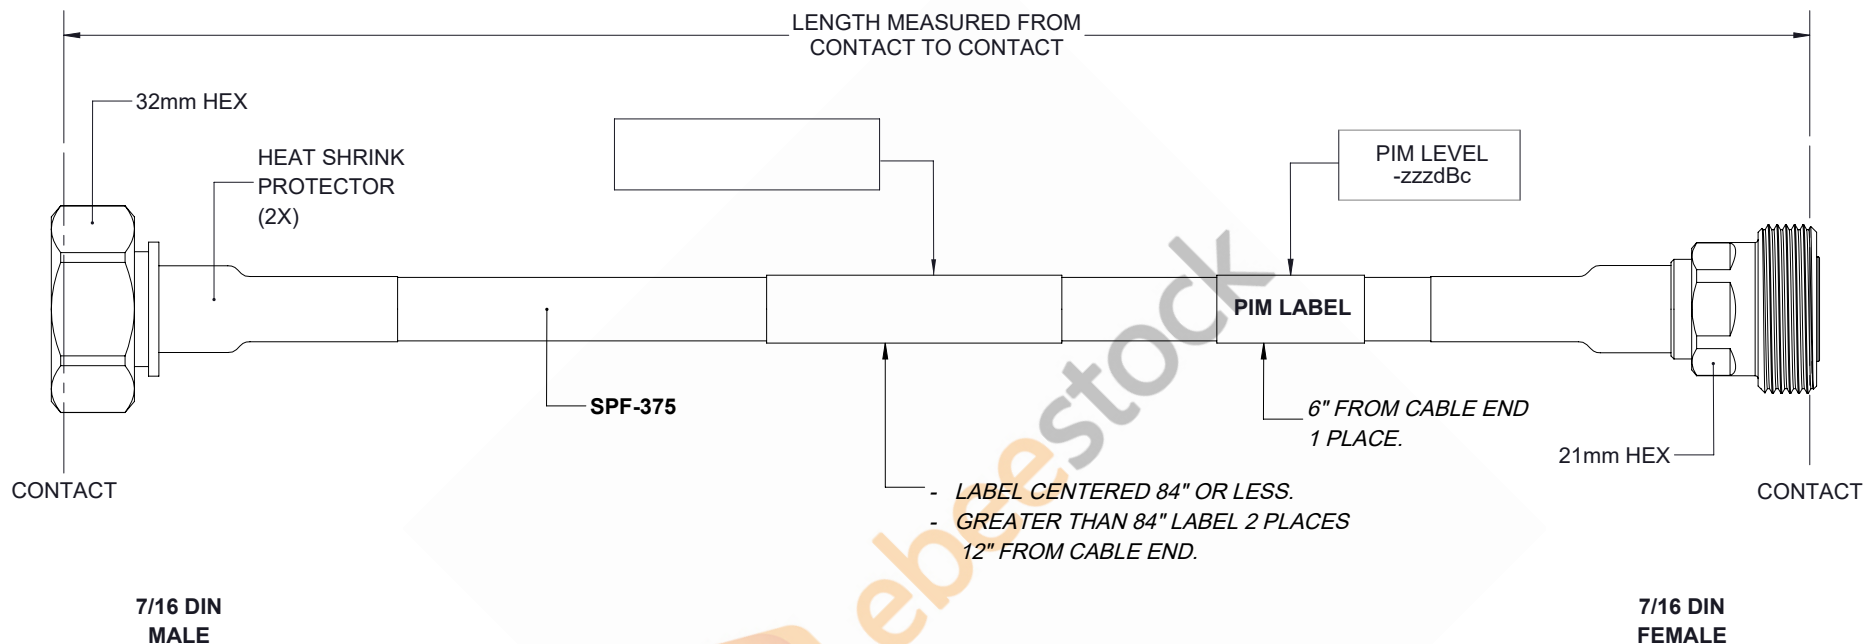

# Fire Rated 7/16 DIN Male to 7/16 DIN Female Low PIM Cable 100 cm Length Using SPF-375 Coax Using Times Microwave Parts

REVISIONS			
REV.	DESCRIPTION	DATE	APPROVED
A	INITIAL RELEASE	07/19/19	S.ELLIS

THESE COMMODITIES, TECHNOLOGY OR SOFTWARE WERE EXPORTED FROM THE UNITED STATES IN ACCORDANCE WITH THE EXPORT ADMINISTRATION REGULATIONS. DIVERSION CONTRARY TO U.S. LAW PROHIBITED.

UNLESS OTHERWISE SPECIFIED LEADING DIMENSIONS ARE INCHES DIMENSIONS IN [ ] ARE MILLIMETERS		 8TH FLOOR, BUILDING 1, YONGFU SCIENCE AND TECHNOLOGY CENTER INDUSTRIAL PARK, NANZHA DISTRICT 5, HUMEN, 523900, DONGGUAN, GUANGDONG, CHINA WEBSITE: <a href="http://www.ebeestock.com">www.ebeestock.com</a> EMAIL: <a href="mailto:sales@ebeestock.com">sales@ebeestock.com</a>		THE INFORMATION AND DESIGN IN THIS DOCUMENT IS THE PROPERTY OF EBEESTOCK CORPORATION. ALL RIGHTS RESERVED.		
TOLERANCES: .X=± 2 [ 5.08]      FRACTIONS ± 1/32 .XX=± 01 [ .25]      ANGLES ± 1° .XXX=± .005 [ .13]				SHEET 1 OF 1		
ALL DIMENSIONS SHOWN ARE FOR REFERENCE ONLY.		SCALE N/A				
THIRD-ANGLE PROJECTION		SIZE	CAGE	DRAWN BY	PART NUMBER	REV
		A	53919	K.DANG	ET16514	A