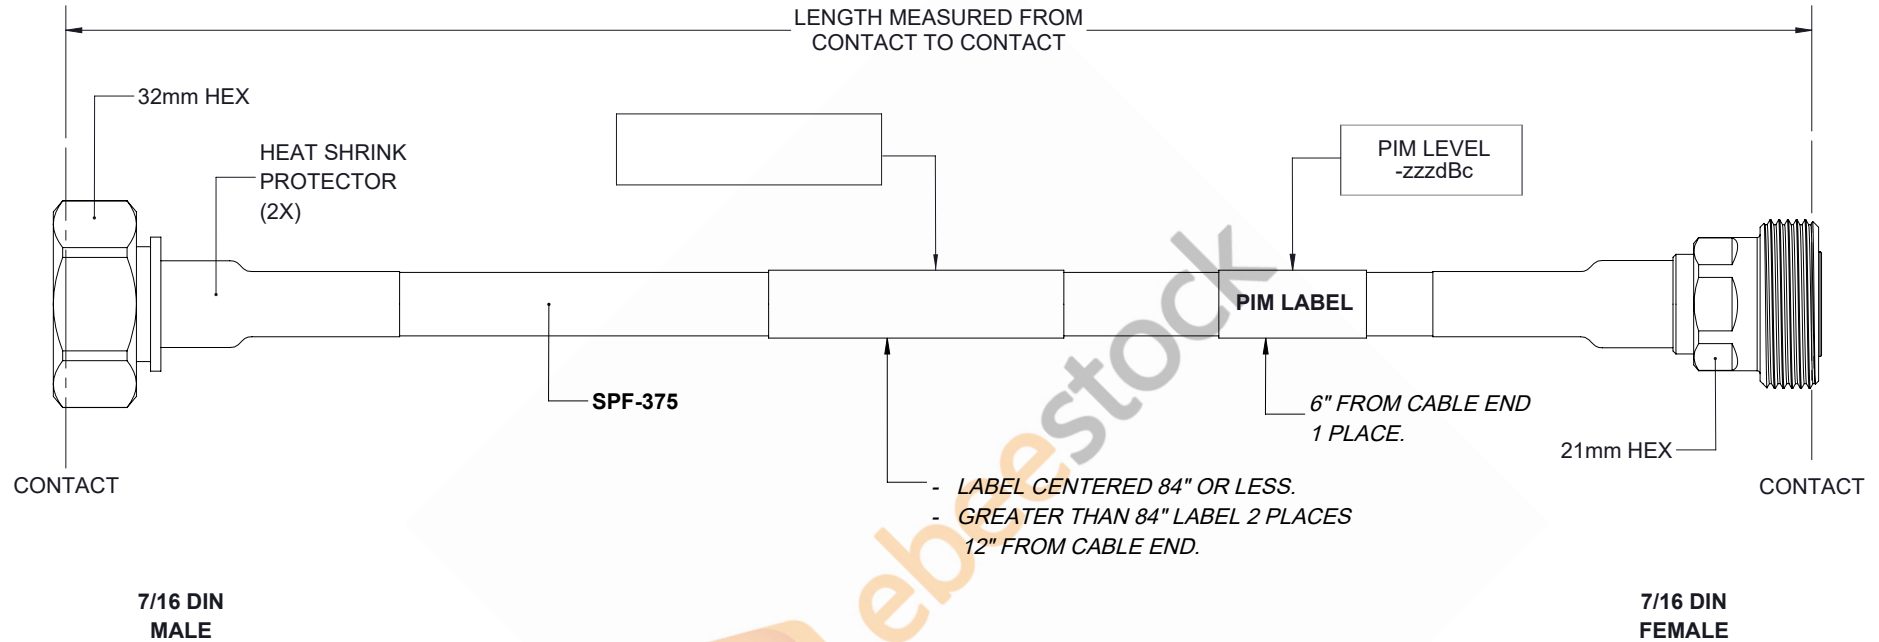

Fire Rated 7/16 DIN Male to 7/16 DIN Female Low PIM Cable 150 cm Length Using SPF-375 Coax Using Times Microwave Parts

REVISIONS			
REV.	DESCRIPTION	DATE	APPROVED
A	INITIAL RELEASE	07/19/19	S.ELLIS

THESE COMMODITIES, TECHNOLOGY OR SOFTWARE WERE EXPORTED FROM THE UNITED STATES IN ACCORDANCE WITH THE EXPORT ADMINISTRATION REGULATIONS. DIVERSION CONTRARY TO U.S. LAW PROHIBITED.

UNLESS OTHERWISE SPECIFIED LEADING DIMENSIONS ARE INCHES DIMENSIONS IN [] ARE MILLIMETERS		 8TH FLOOR, BUILDING 1, YONGFU SCIENCE AND TECHNOLOGY CENTER INDUSTRIAL PARK, NANZHA DISTRICT 5, HUMEN, 523900, DONGGUAN, GUANGDONG, CHINA WEBSITE: www.ebeestock.com EMAIL: sales@ebeestock.com		THE INFORMATION AND DESIGN IN THIS DOCUMENT IS THE PROPERTY OF EBEESTOCK CORPORATION. ALL RIGHTS RESERVED.	
TOLERANCES: .X \pm .2 [5.08] FRACTIONS \pm 1/32 .XX \pm .01 [.25] ANGLES \pm 1° .XXX \pm .005 [.13]				SHEET 1 OF 1	
ALL DIMENSIONS SHOWN ARE FOR REFERENCE ONLY.		SCALE N/A			
THIRD-ANGLE PROJECTION		SIZE A	CAGE 53919	DRAWN BY K.DANG	PART NUMBER ET16515
				REV A	