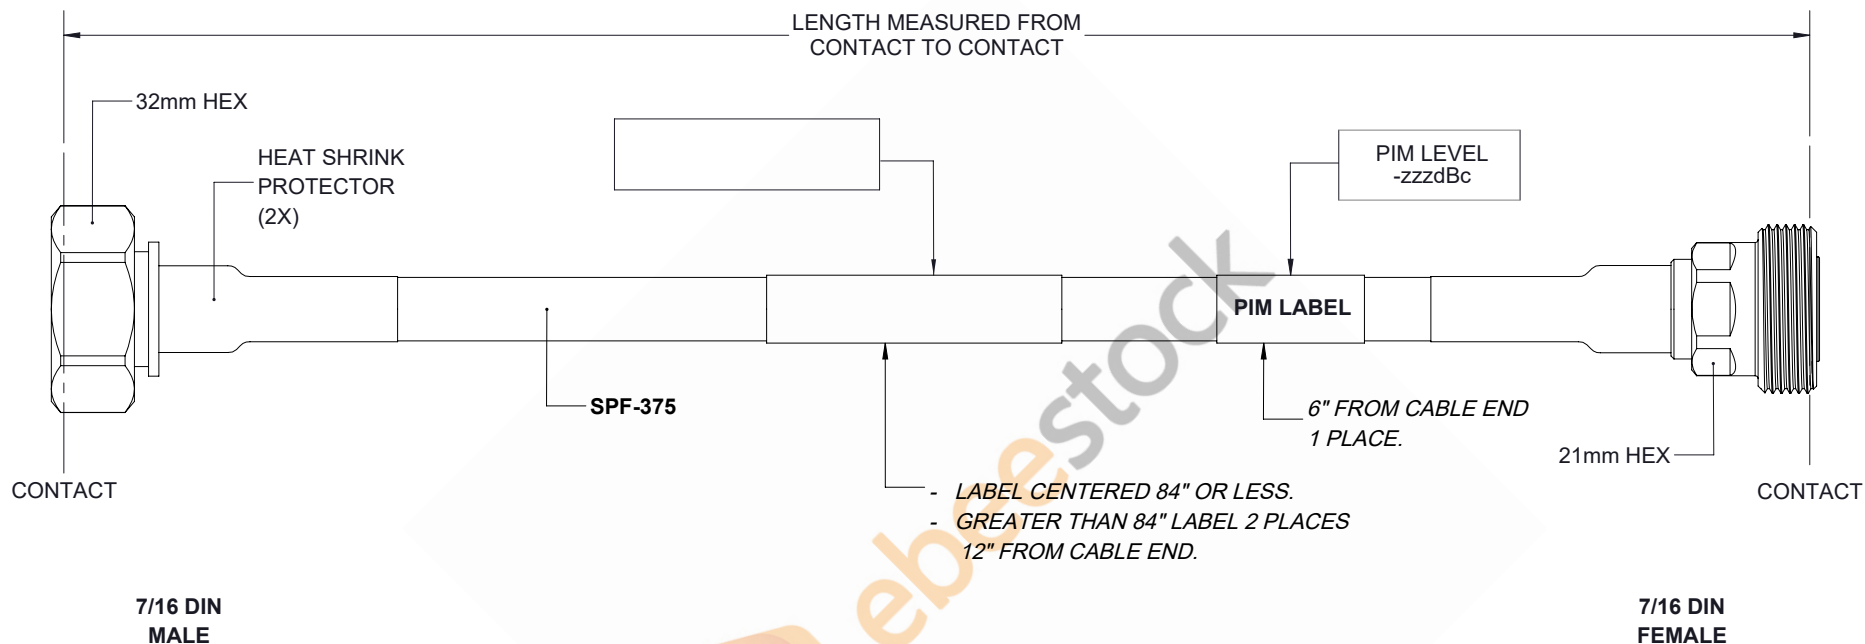

Fire Rated 7/16 DIN Male to 7/16 DIN Female Low PIM Cable 200 cm Length Using SPF-375 Coax Using Times Microwave Parts

REVISIONS			
REV.	DESCRIPTION	DATE	APPROVED
A	INITIAL RELEASE	07/19/19	S.ELLIS

THESE COMMODITIES, TECHNOLOGY OR SOFTWARE WERE EXPORTED FROM THE UNITED STATES IN ACCORDANCE WITH THE EXPORT ADMINISTRATION REGULATIONS. DIVERSION CONTRARY TO U.S. LAW PROHIBITED.

UNLESS OTHERWISE SPECIFIED LEADING DIMENSIONS ARE INCHES DIMENSIONS IN [] ARE MILLIMETERS TOLERANCES: .X±.2 [5.08] FRACTIONS ± 1/32 .XX±.01 [.25] ANGLES ± 1° .XXX±.005 [.13]		<p>8TH FLOOR, BUILDING 1, YONGFU SCIENCE AND TECHNOLOGY CENTER INDUSTRIAL PARK, NANZHA DISTRICT 5,HUMEN,523900,DONGGUAN, GUANGDONG, CHINA</p> <p>WEBSITE: www.ebeestock.com EMAIL: sales@ebeestock.com</p>	THE INFORMATION AND DESIGN IN THIS DOCUMENT IS THE PROPERTY OF EBEESTOCK CORPORATION. ALL RIGHTS RESERVED.
ALL DIMENSIONS SHOWN ARE FOR REFERENCE ONLY. THIRD-ANGLE PROJECTION			SHEET 1 OF 1 SCALE N/A
SIZE A	CAGE 53919	DRAWN BY K.DANG	PART NUMBER ET16516 REV A