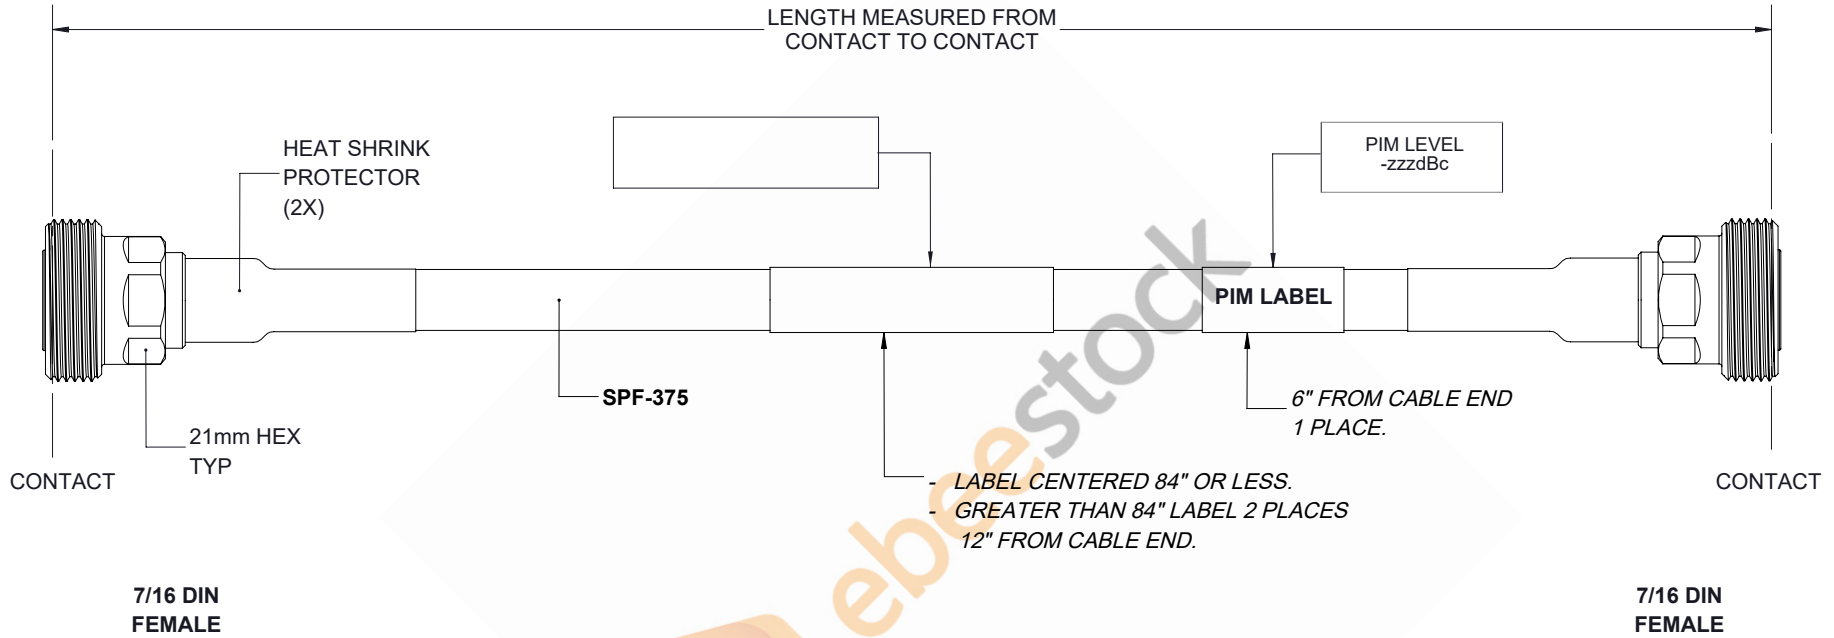

Fire Rated 7/16 DIN Female to 7/16 DIN Female Low PIM Cable 12 Inch Length Using SPF-375 Coax Using Times Microwave Parts

REVISIONS			
REV.	DESCRIPTION	DATE	APPROVED
A	INITIAL RELEASE	07/19/19	S.ELLIS

THESE COMMODITIES, TECHNOLOGY OR SOFTWARE WERE EXPORTED FROM THE UNITED STATES IN ACCORDANCE WITH THE EXPORT ADMINISTRATION REGULATIONS. DIVERSION CONTRARY TO U.S. LAW PROHIBITED.

UNLESS OTHERWISE SPECIFIED LEADING DIMENSIONS ARE INCHES DIMENSIONS IN [] ARE MILLIMETERS TOLERANCES: .X \pm .2 [5.08] FRACTIONS \pm 1/32 .XX \pm .01 [.25] ANGLES \pm 1° .XXX \pm .005 [.13]		<p>8TH FLOOR, BUILDING 1, YONGFU SCIENCE AND TECHNOLOGY CENTER INDUSTRIAL PARK, NANZHA DISTRICT 5, HUMEN, 523900, DONGGUAN, GUANGDONG, CHINA</p> <p>WEBSITE: www.ebeestock.com EMAIL: sales@ebeestock.com</p>	THE INFORMATION AND DESIGN IN THIS DOCUMENT IS THE PROPERTY OF EBEESTOCK CORPORATION. ALL RIGHTS RESERVED.
ALL DIMENSIONS SHOWN ARE FOR REFERENCE ONLY. THIRD-ANGLE PROJECTION			SHEET 1 OF 1 SCALE N/A
SIZE A CAGE 53919	DRAWN BY K.DANG	PART NUMBER ET16517	REV A