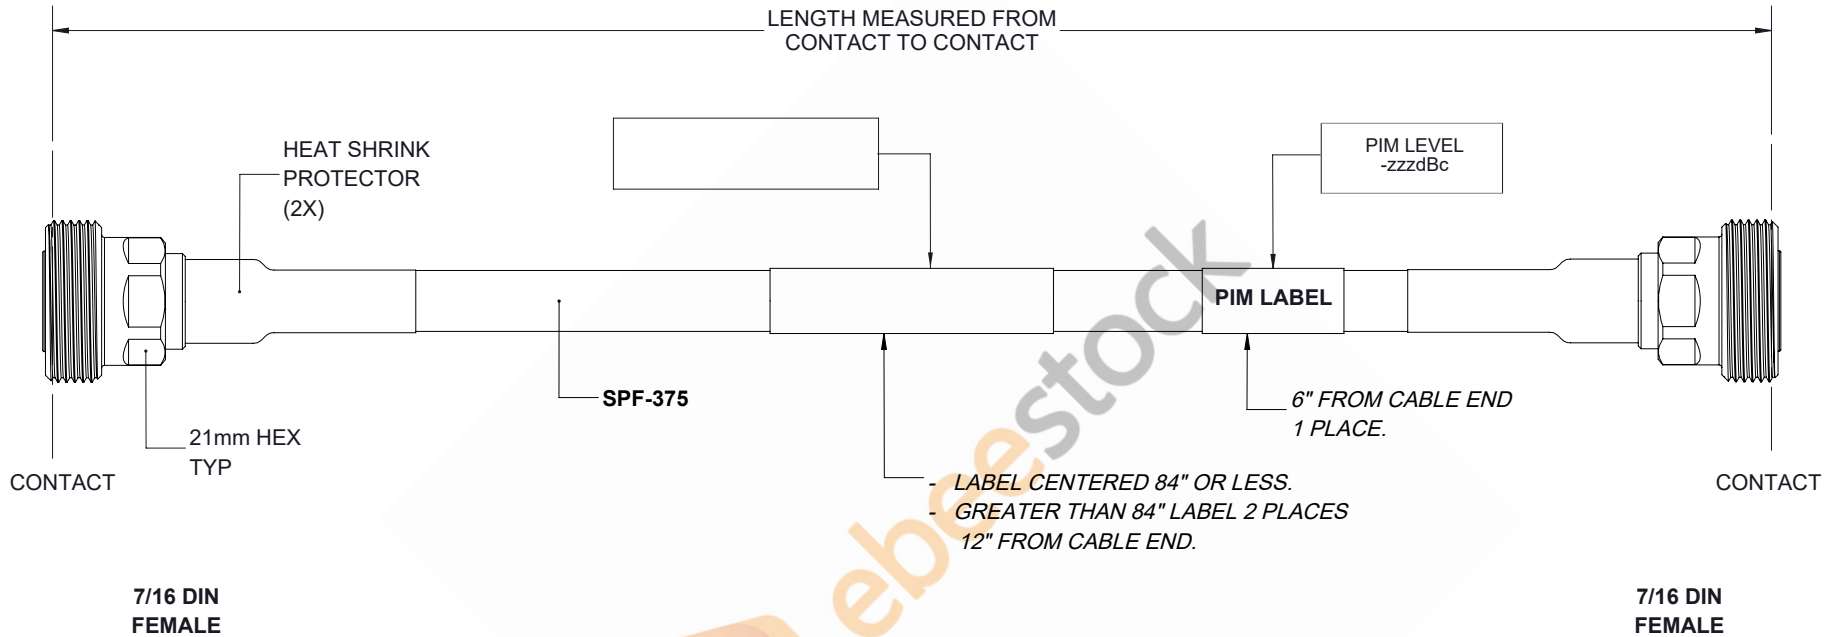

Fire Rated 7/16 DIN Female to 7/16 DIN Female Low PIM Cable 24 Inch Length Using SPF-375 Coax Using Times Microwave Parts

REVISIONS			
REV.	DESCRIPTION	DATE	APPROVED
A	INITIAL RELEASE	07/19/19	S.ELLIS

THESE COMMODITIES, TECHNOLOGY OR SOFTWARE WERE EXPORTED FROM THE UNITED STATES IN ACCORDANCE WITH THE EXPORT ADMINISTRATION REGULATIONS. DIVERSION CONTRARY TO U.S. LAW PROHIBITED.

UNLESS OTHERWISE SPECIFIED LEADING DIMENSIONS ARE INCHES DIMENSIONS IN [] ARE MILLIMETERS TOLERANCES: .X=± .2 [5.08] FRACTIONS ± 1/32 .XX=± .01 [.25] ANGLES ± 1° .XXX=± .005 [.13]		 8TH FLOOR, BUILDING 1, YONGFU SCIENCE AND TECHNOLOGY CENTER INDUSTRIAL PARK, NANZHA DISTRICT 5, HUMEN, 523900, DONGGUAN, GUANGDONG, CHINA WEBSITE: www.ebeestock.com EMAIL: sales@ebeestock.com	THE INFORMATION AND DESIGN IN THIS DOCUMENT IS THE PROPERTY OF EBEESTOCK CORPORATION. ALL RIGHTS RESERVED.
ALL DIMENSIONS SHOWN ARE FOR REFERENCE ONLY. THIRD-ANGLE PROJECTION			SHEET 1 OF 1 SCALE N/A
SIZE A	CAGE 53919	DRAWN BY K.DANG	PART NUMBER ET16518 REV A