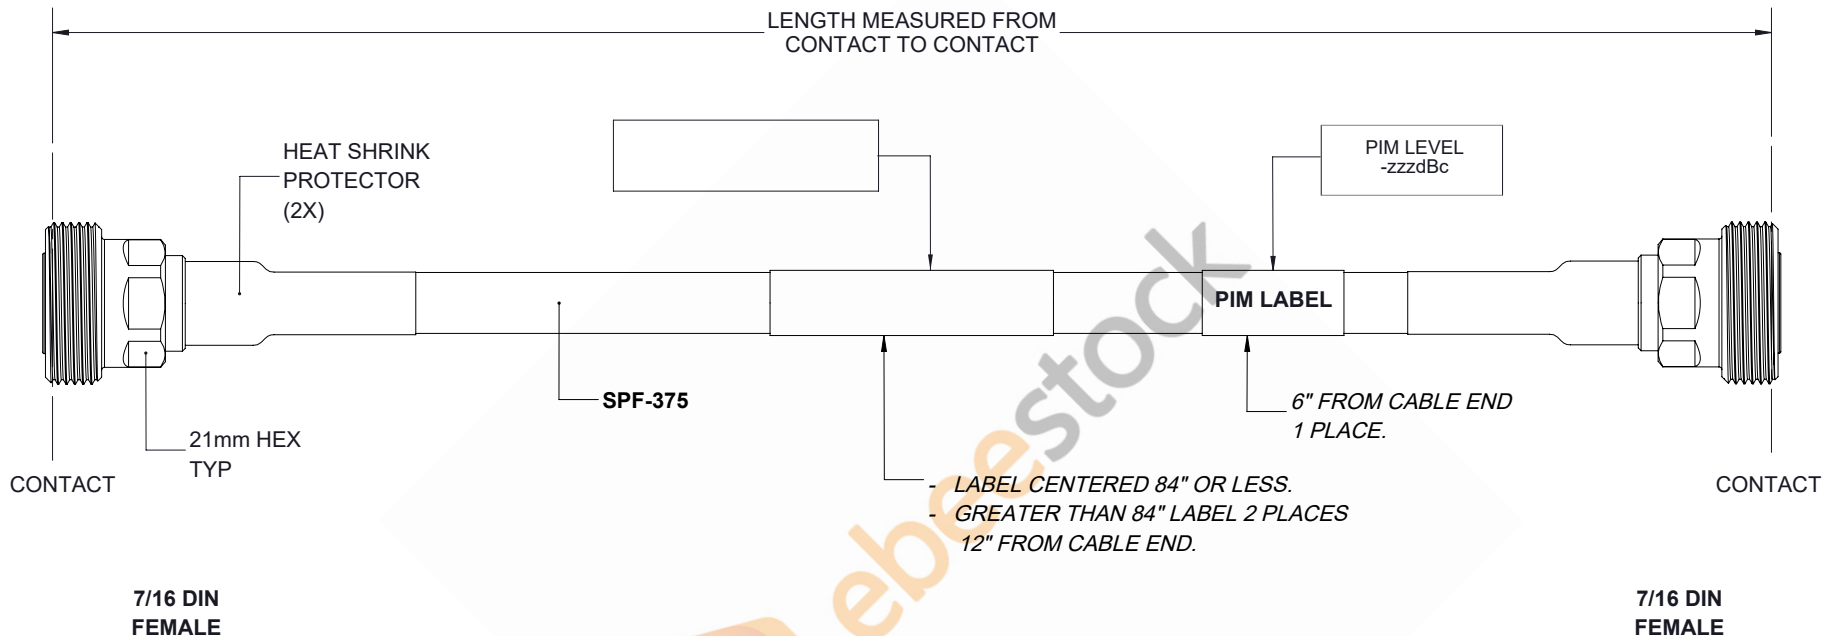

Fire Rated 7/16 DIN Female to 7/16 DIN Female Low PIM Cable 36 Inch Length Using SPF-375 Coax Using Times Microwave Parts

REVISIONS			
REV.	DESCRIPTION	DATE	APPROVED
A	INITIAL RELEASE	07/19/19	S.ELLIS

THESE COMMODITIES, TECHNOLOGY OR SOFTWARE WERE EXPORTED FROM THE UNITED STATES IN ACCORDANCE WITH THE EXPORT ADMINISTRATION REGULATIONS. DIVERSION CONTRARY TO U.S. LAW PROHIBITED.

UNLESS OTHERWISE SPECIFIED LEADING DIMENSIONS ARE INCHES DIMENSIONS IN [] ARE MILLIMETERS		 8TH FLOOR, BUILDING 1, YONGFU SCIENCE AND TECHNOLOGY CENTER INDUSTRIAL PARK, NANZHA DISTRICT 5, HUMEN, 523900, DONGGUAN, GUANGDONG, CHINA WEBSITE: www.ebeestock.com EMAIL: sales@ebeestock.com		THE INFORMATION AND DESIGN IN THIS DOCUMENT IS THE PROPERTY OF EBEESTOCK CORPORATION. ALL RIGHTS RESERVED.	
TOLERANCES: .X=± 2 [5.08] FRACTIONS ± 1/32 .XX=± 01 [.25] ANGLES ± 1° .XXX=± .005 [.13]				SHEET 1 OF 1	
ALL DIMENSIONS SHOWN ARE FOR REFERENCE ONLY.		SCALE N/A			
THIRD-ANGLE PROJECTION		SIZE A	CAGE 53919	DRAWN BY K.DANG	PART NUMBER ET16519
				REV A	