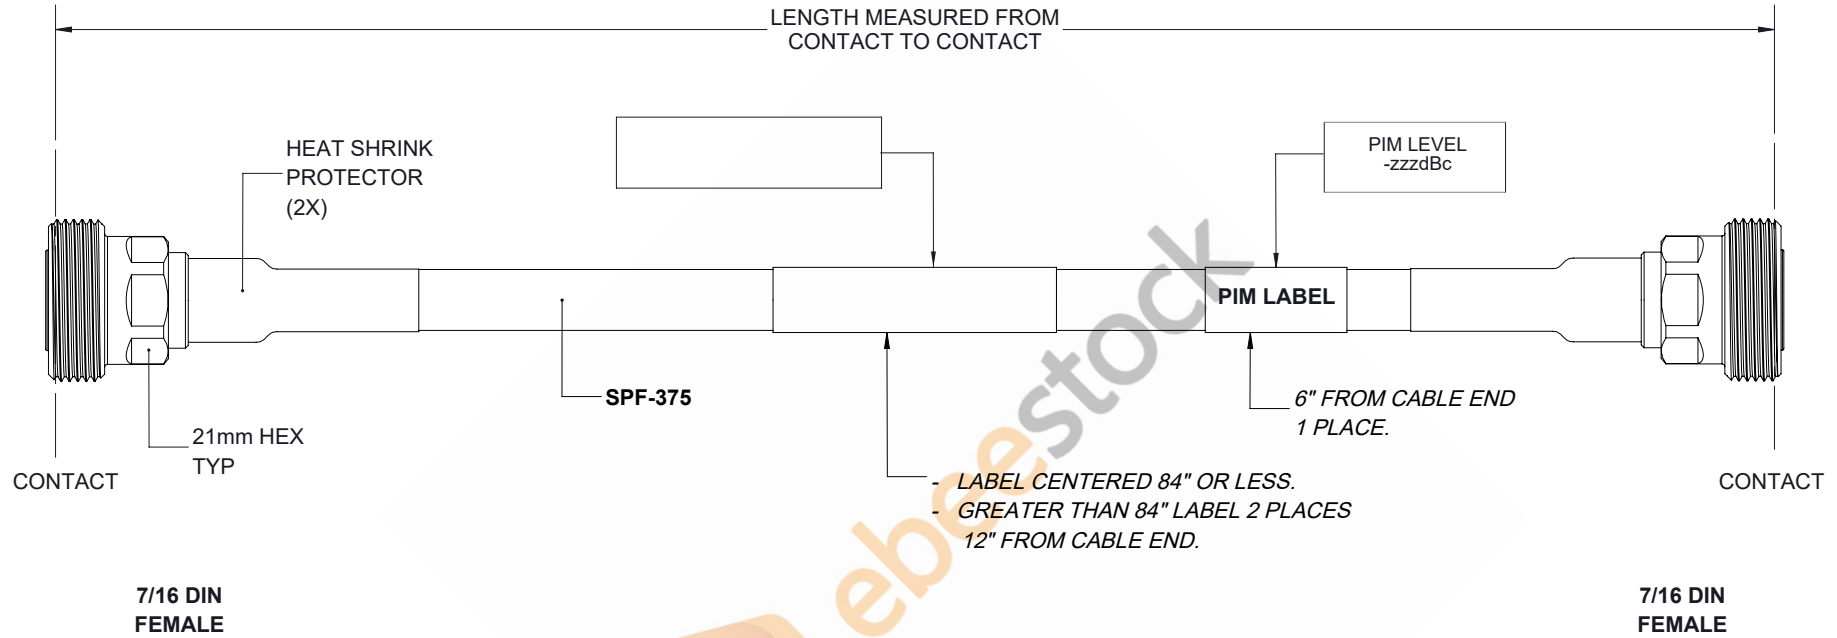

Fire Rated 7/16 DIN Female to 7/16 DIN Female Low PIM Cable 48 Inch Length Using SPF-375 Coax Using Times Microwave Parts

REVISIONS			
REV.	DESCRIPTION	DATE	APPROVED
A	INITIAL RELEASE	07/19/19	S.ELLIS

THESE COMMODITIES, TECHNOLOGY OR SOFTWARE WERE EXPORTED FROM THE UNITED STATES IN ACCORDANCE WITH THE EXPORT ADMINISTRATION REGULATIONS. DIVERSION CONTRARY TO U.S. LAW PROHIBITED.

UNLESS OTHERWISE SPECIFIED LEADING DIMENSIONS ARE INCHES DIMENSIONS IN [] ARE MILLIMETERS TOLERANCES: .X=± .2 [5.08] FRACTIONS ± 1/32 .XX=± .01 [.25] ANGLES ± 1° .XXX=± .005 [.13]		 8TH FLOOR, BUILDING 1, YONGFU SCIENCE AND TECHNOLOGY CENTER INDUSTRIAL PARK, NANZHA DISTRICT 5, HUMEN, 523900, DONGGUAN, GUANGDONG, CHINA WEBSITE: www.ebeestock.com EMAIL: sales@ebeestock.com	THE INFORMATION AND DESIGN IN THIS DOCUMENT IS THE PROPERTY OF EBEESTOCK CORPORATION. ALL RIGHTS RESERVED.
ALL DIMENSIONS SHOWN ARE FOR REFERENCE ONLY. THIRD-ANGLE PROJECTION			SHEET 1 OF 1 SCALE N/A
SIZE A	CAGE 53919	DRAWN BY K.DANG	PART NUMBER ET16520 REV A