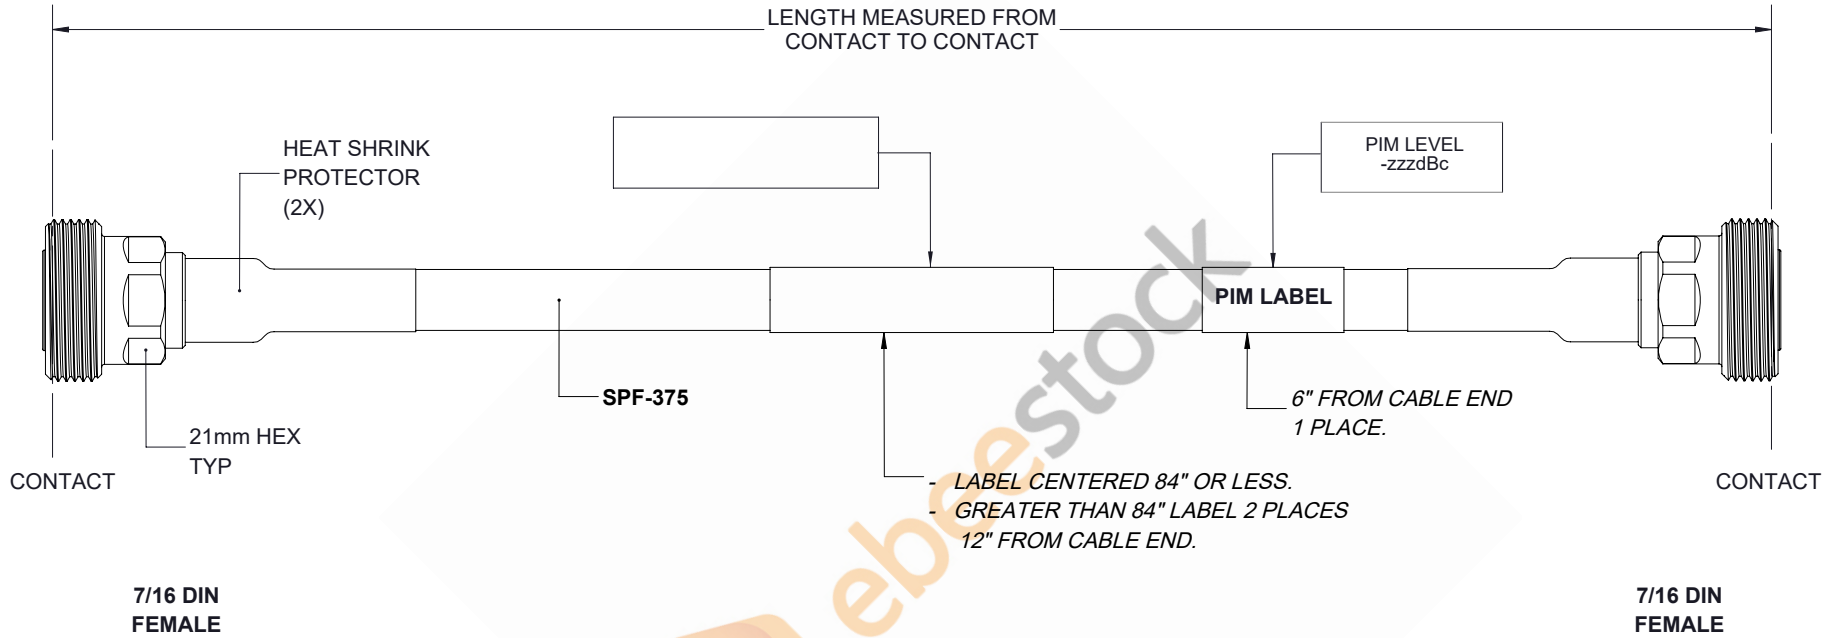

Fire Rated 7/16 DIN Female to 7/16 DIN Female Low PIM Cable 60 Inch Length Using SPF-375 Coax Using Times Microwave Parts

REVISIONS			
REV.	DESCRIPTION	DATE	APPROVED
A	INITIAL RELEASE	07/19/19	S.ELLIS

THESE COMMODITIES, TECHNOLOGY OR SOFTWARE WERE EXPORTED FROM THE UNITED STATES IN ACCORDANCE WITH THE EXPORT ADMINISTRATION REGULATIONS. DIVERSION CONTRARY TO U.S. LAW PROHIBITED.

UNLESS OTHERWISE SPECIFIED LEADING DIMENSIONS ARE INCHES DIMENSIONS IN [] ARE MILLIMETERS TOLERANCES: .X=± 2 [5.08] FRACTIONS ± 1/32 .XX=± 01 [.25] ANGLES ± 1° .XXX=± .005 [.13]				THE INFORMATION AND DESIGN IN THIS DOCUMENT IS THE PROPERTY OF EBEESTOCK CORPORATION. ALL RIGHTS RESERVED.	
ALL DIMENSIONS SHOWN ARE FOR REFERENCE ONLY. THIRD-ANGLE PROJECTION		8TH FLOOR, BUILDING 1, YONGFU SCIENCE AND TECHNOLOGY CENTER INDUSTRIAL PARK, NANZHA DISTRICT 5, HUMEN, 523900, DONGGUAN, GUANGDONG, CHINA WEBSITE: www.ebeestock.com EMAIL: sales@ebeestock.com		SHEET 1 OF 1 SCALE N/A	
SIZE	CAGE	DRAWN BY	PART NUMBER	REV	
A	53919	K.DANG	ET16521	A	