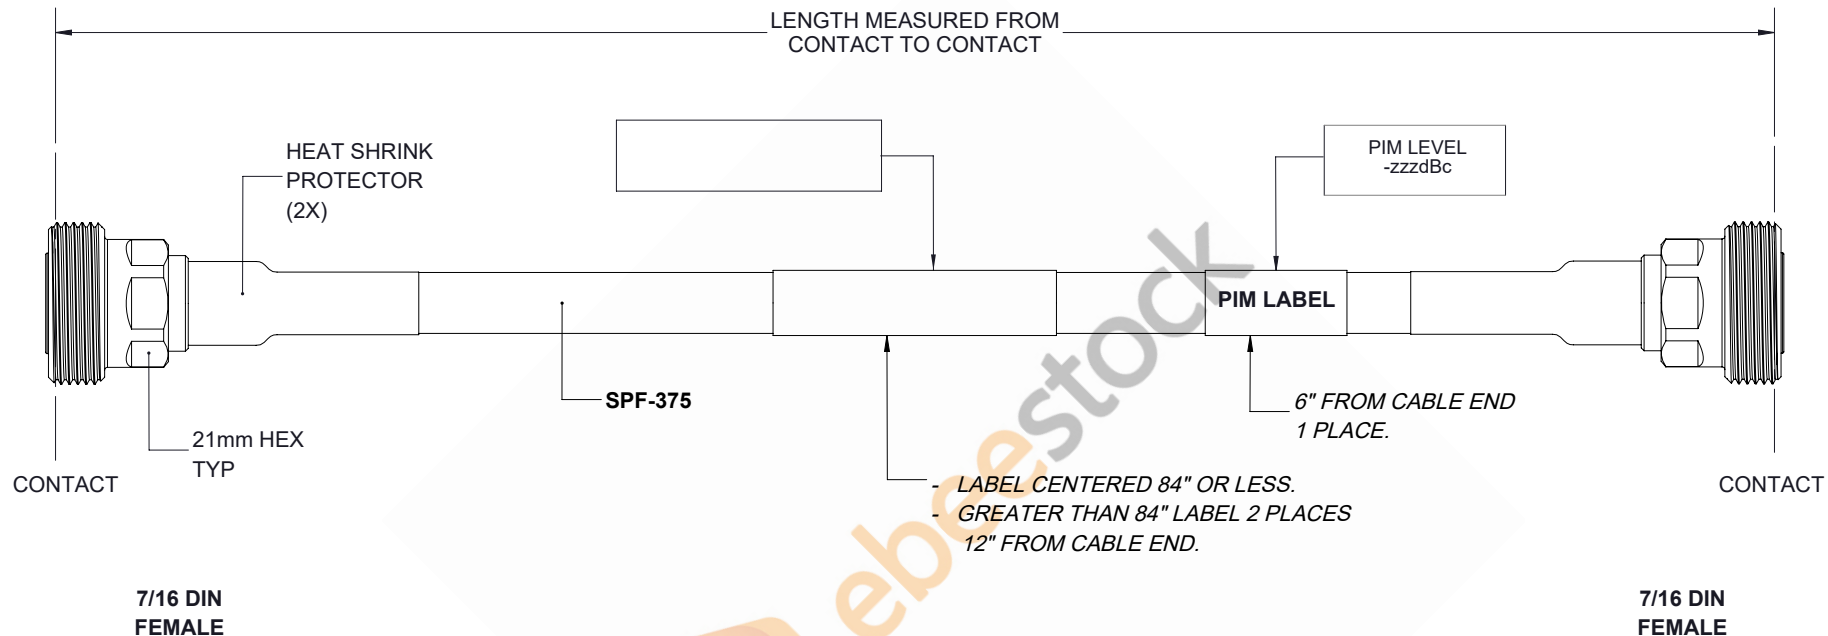

Fire Rated 7/16 DIN Female to 7/16 DIN Female Low PIM Cable 50 cm Length Using SPF-375 Coax Using Times Microwave Parts

REVISIONS			
REV.	DESCRIPTION	DATE	APPROVED
A	INITIAL RELEASE	07/19/19	S.ELLIS

THESE COMMODITIES, TECHNOLOGY OR SOFTWARE WERE EXPORTED FROM THE UNITED STATES IN ACCORDANCE WITH THE EXPORT ADMINISTRATION REGULATIONS. DIVERSION CONTRARY TO U.S. LAW PROHIBITED.

UNLESS OTHERWISE SPECIFIED LEADING DIMENSIONS ARE INCHES DIMENSIONS IN [] ARE MILLIMETERS TOLERANCES: .X=± .2 [5.08] FRACTIONS ± 1/32 .XX=± .01 [.25] ANGLES ± 1° .XXX=± .005 [.13]		<p>8TH FLOOR, BUILDING 1, YONGFU SCIENCE AND TECHNOLOGY CENTER INDUSTRIAL PARK, NANZHA DISTRICT 5, HUMEN, 523900, DONGGUAN, GUANGDONG, CHINA</p> <p>WEBSITE: www.ebeestock.com EMAIL: sales@ebeestock.com</p>	THE INFORMATION AND DESIGN IN THIS DOCUMENT IS THE PROPERTY OF EBEESTOCK CORPORATION. ALL RIGHTS RESERVED.
ALL DIMENSIONS SHOWN ARE FOR REFERENCE ONLY. THIRD-ANGLE PROJECTION			SHEET 1 OF 1 SCALE N/A
SIZE A	CAGE 53919	DRAWN BY K.DANG	PART NUMBER ET16522 REV A