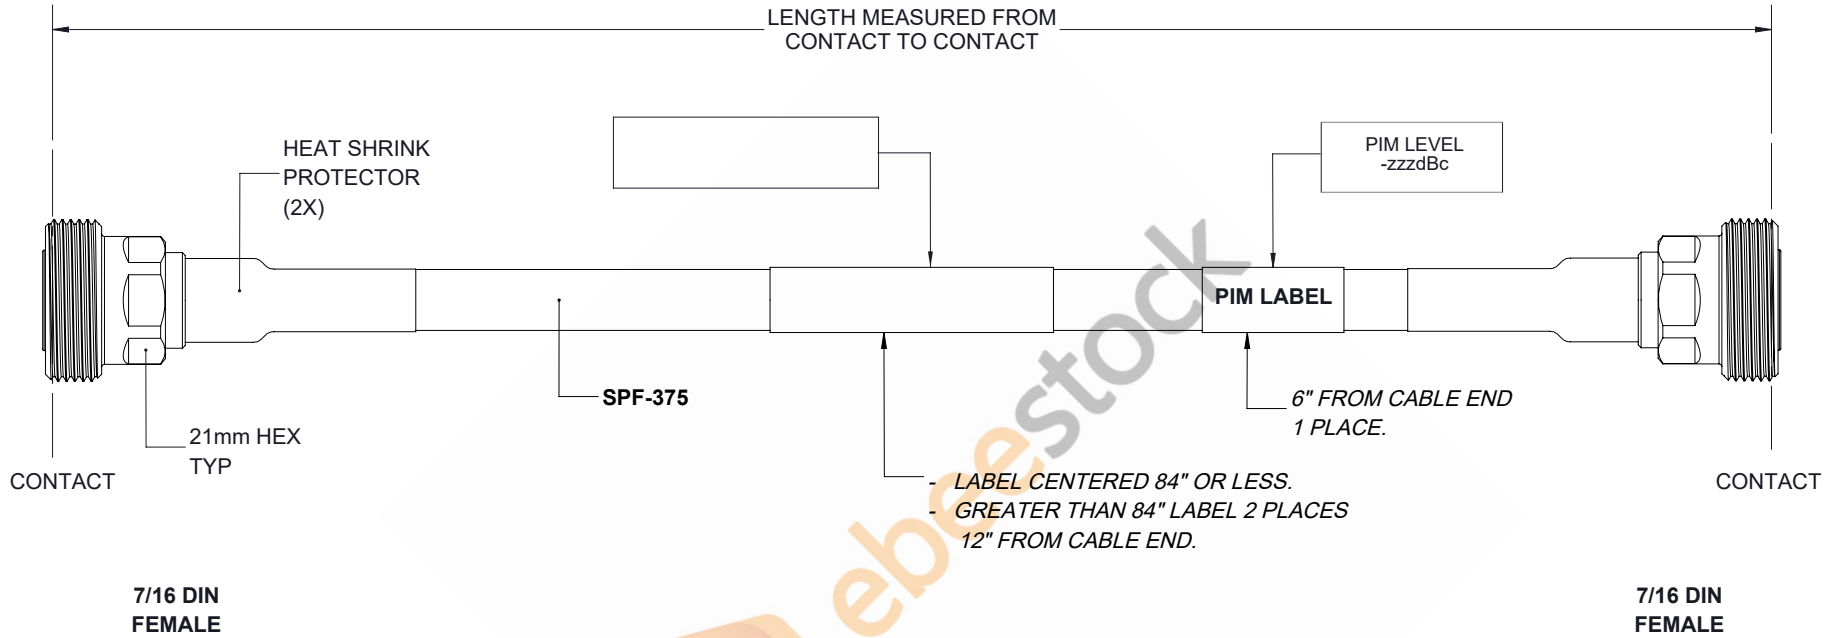

Fire Rated 7/16 DIN Female to 7/16 DIN Female Low PIM Cable 100 cm Length Using SPF-375 Coax Using Times Microwave Parts

REVISIONS			
REV.	DESCRIPTION	DATE	APPROVED
A	INITIAL RELEASE	07/19/19	S.ELLIS

THESE COMMODITIES, TECHNOLOGY OR SOFTWARE WERE EXPORTED FROM THE UNITED STATES IN ACCORDANCE WITH THE EXPORT ADMINISTRATION REGULATIONS. DIVERSION CONTRARY TO U.S. LAW PROHIBITED.

UNLESS OTHERWISE SPECIFIED LEADING DIMENSIONS ARE INCHES DIMENSIONS IN [] ARE MILLIMETERS TOLERANCES: .X \pm .2 [5.08] FRACTIONS \pm 1/32 .XX \pm .01 [.25] ANGLES \pm 1° .XXX \pm .005 [.13]		 8TH FLOOR, BUILDING 1, YONGFU SCIENCE AND TECHNOLOGY CENTER INDUSTRIAL PARK, NANZHA DISTRICT 5, HUMEN, 523900, DONGGUAN, GUANGDONG, CHINA WEBSITE: www.ebeestock.com EMAIL: sales@ebeestock.com	THE INFORMATION AND DESIGN IN THIS DOCUMENT IS THE PROPERTY OF EBEESTOCK CORPORATION. ALL RIGHTS RESERVED.
ALL DIMENSIONS SHOWN ARE FOR REFERENCE ONLY. THIRD-ANGLE PROJECTION			SHEET 1 OF 1 SCALE N/A
SIZE A	CAGE 53919	DRAWN BY K.DANG	PART NUMBER ET16523 REV A