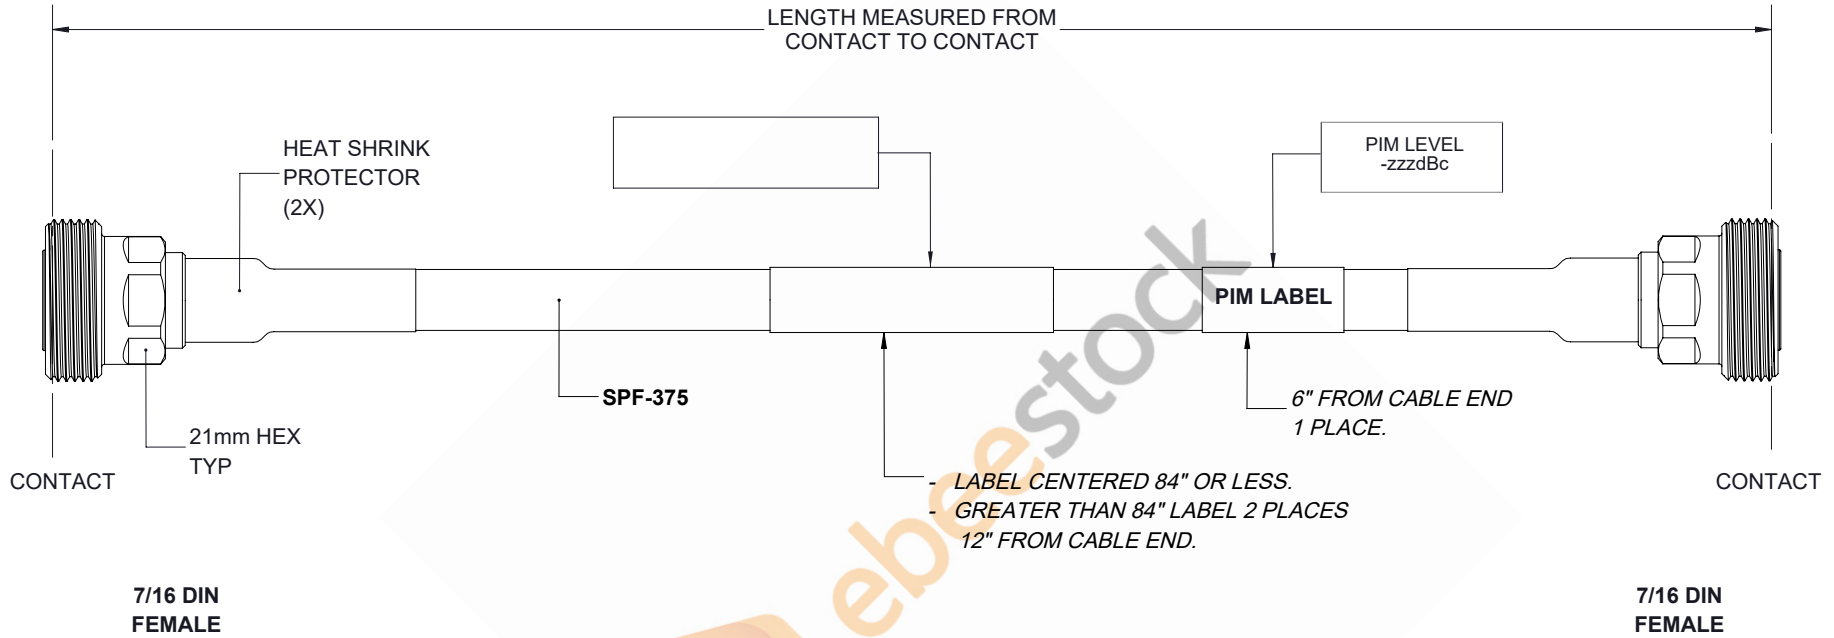

Fire Rated 7/16 DIN Female to 7/16 DIN Female Low PIM Cable 150 cm Length Using SPF-375 Coax Using Times Microwave Parts

REVISIONS			
REV.	DESCRIPTION	DATE	APPROVED
A	INITIAL RELEASE	07/19/19	S.ELLIS

THESE COMMODITIES, TECHNOLOGY OR SOFTWARE WERE EXPORTED FROM THE UNITED STATES IN ACCORDANCE WITH THE EXPORT ADMINISTRATION REGULATIONS. DIVERSION CONTRARY TO U.S. LAW PROHIBITED.

UNLESS OTHERWISE SPECIFIED LEADING DIMENSIONS ARE INCHES DIMENSIONS IN [] ARE MILLIMETERS		 ebeestock 8TH FLOOR, BUILDING 1, YONGFU SCIENCE AND TECHNOLOGY CENTER INDUSTRIAL PARK, NANZHA DISTRICT 5, HUMEN, 523900, DONGGUAN, GUANGDONG, CHINA WEBSITE: www.ebeestock.com EMAIL: sales@ebeestock.com		THE INFORMATION AND DESIGN IN THIS DOCUMENT IS THE PROPERTY OF EBEESTOCK CORPORATION. ALL RIGHTS RESERVED.	
TOLERANCES: .X=± 2 [5.08] FRACTIONS ± 1/32 .XX=± 01 [.25] ANGLES ± 1° .XXX=± .005 [.13]				SHEET 1 OF 1	
ALL DIMENSIONS SHOWN ARE FOR REFERENCE ONLY.		SCALE N/A			
THIRD-ANGLE PROJECTION 		SIZE A CAGE 53919 DRAWN BY K.DANG PART NUMBER ET16524 REV A			