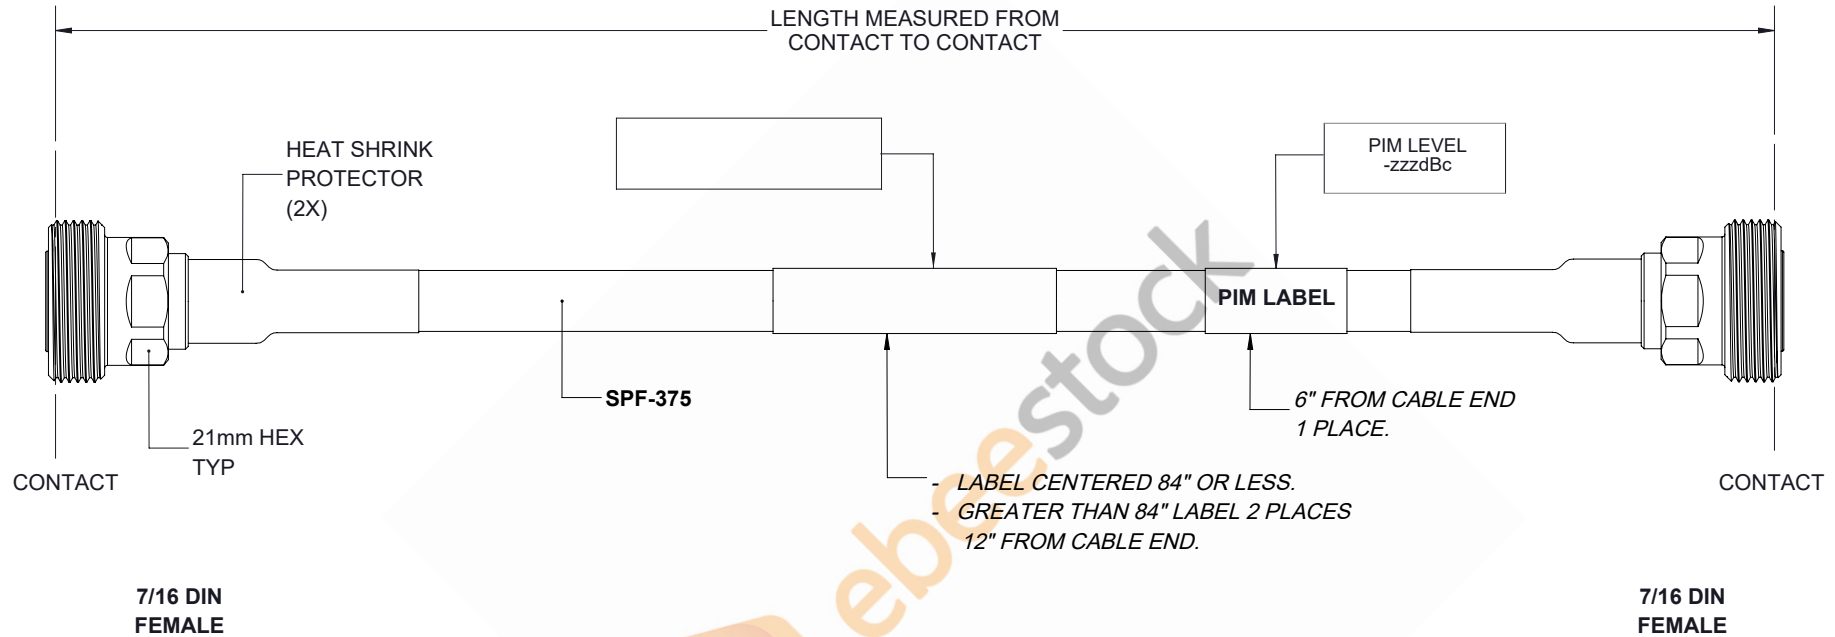

Fire Rated 7/16 DIN Female to 7/16 DIN Female Low PIM Cable 200 cm Length Using SPF-375 Coax Using Times Microwave Parts

REVISIONS			
REV.	DESCRIPTION	DATE	APPROVED
A	INITIAL RELEASE	07/19/19	S.ELLIS

THESE COMMODITIES, TECHNOLOGY OR SOFTWARE WERE EXPORTED FROM THE UNITED STATES IN ACCORDANCE WITH THE EXPORT ADMINISTRATION REGULATIONS. DIVERSION CONTRARY TO U.S. LAW PROHIBITED.

UNLESS OTHERWISE SPECIFIED LEADING DIMENSIONS ARE INCHES DIMENSIONS IN [] ARE MILLIMETERS		 8TH FLOOR, BUILDING 1, YONGFU SCIENCE AND TECHNOLOGY CENTER INDUSTRIAL PARK, NANZHA DISTRICT 5, HUMEN, 523900, DONGGUAN, GUANGDONG, CHINA WEBSITE: www.ebeestock.com EMAIL: sales@ebeestock.com		THE INFORMATION AND DESIGN IN THIS DOCUMENT IS THE PROPERTY OF EBEESTOCK CORPORATION. ALL RIGHTS RESERVED.	
TOLERANCES: .X=± 2 [5.08] FRACTIONS ± 1/32 .XX=± 01 [.25] ANGLES ± 1° .XXX=± .005 [.13]				SHEET 1 OF 1	
ALL DIMENSIONS SHOWN ARE FOR REFERENCE ONLY.		SCALE N/A			
THIRD-ANGLE PROJECTION		SIZE A	CAGE 53919	DRAWN BY K.DANG	PART NUMBER ET16525
				REV A	