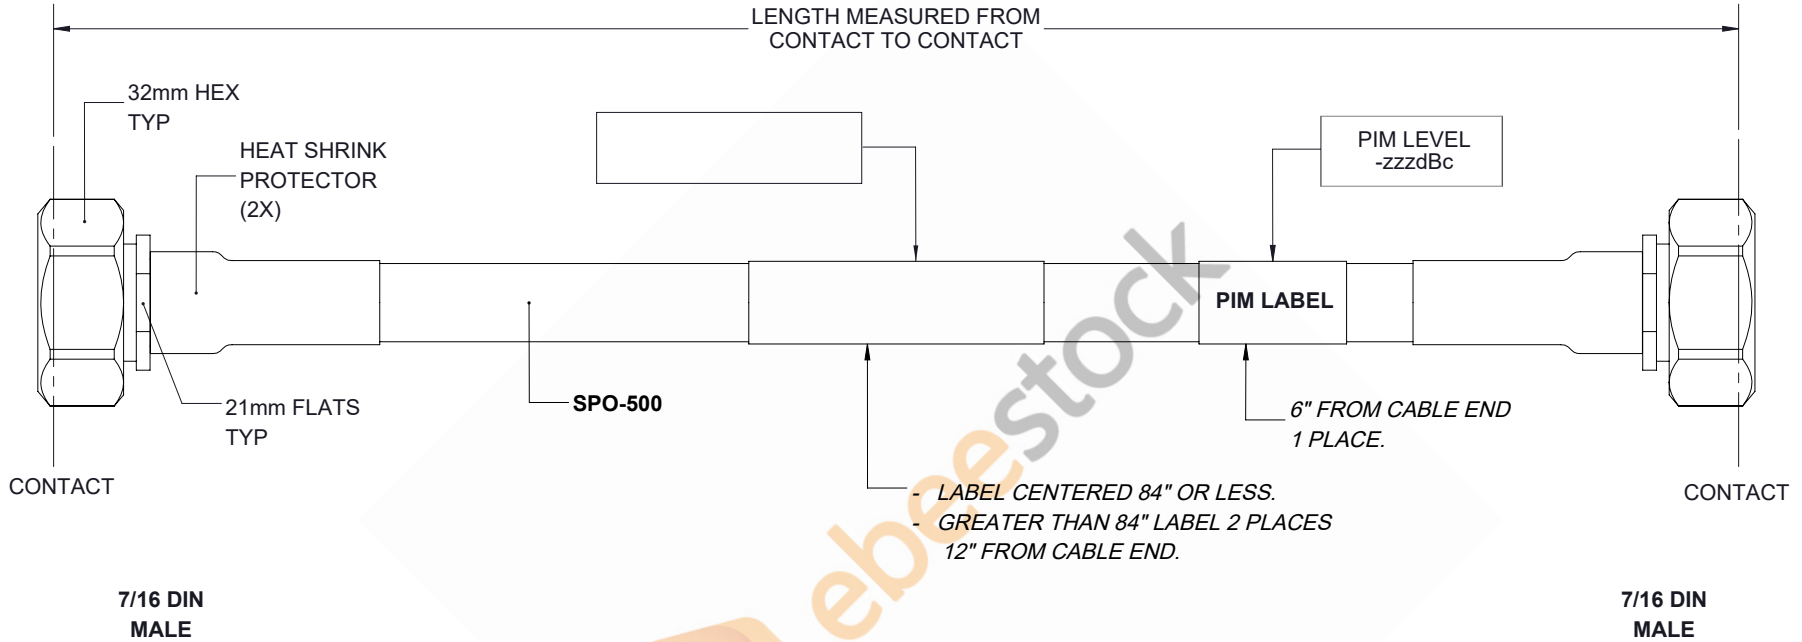

# Outdoor Rated 7/16 DIN Male to 7/16 DIN Male Low PIM Cable 12 Inch Length Using SPO-500 Coax Using Times Microwave Parts

REVISIONS			
REV.	DESCRIPTION	DATE	APPROVED
A	INITIAL RELEASE	07/19/19	S.ELLIS

THESE COMMODITIES, TECHNOLOGY OR SOFTWARE WERE EXPORTED FROM THE UNITED STATES IN ACCORDANCE WITH THE EXPORT ADMINISTRATION REGULATIONS. DIVERSION CONTRARY TO U.S. LAW PROHIBITED.

UNLESS OTHERWISE SPECIFIED LEADING DIMENSIONS ARE INCHES DIMENSIONS IN [ ] ARE MILLIMETERS		 8TH FLOOR, BUILDING 1, YONGFU SCIENCE AND TECHNOLOGY CENTER INDUSTRIAL PARK, NANZHA DISTRICT 5, HUMEN, 523900, DONGGUAN, GUANGDONG, CHINA WEBSITE: <a href="http://www.ebeestock.com">www.ebeestock.com</a> EMAIL: <a href="mailto:sales@ebeestock.com">sales@ebeestock.com</a>		THE INFORMATION AND DESIGN IN THIS DOCUMENT IS THE PROPERTY OF EBEE STOCK CORPORATION. ALL RIGHTS RESERVED.	
TOLERANCES: .X±.2 [5.08]      FRACTIONS ± 1/32 .XX±.01 [.25]      ANGLES ± 1° .XXX±.005 [.13]				SHEET 1 OF 1	
ALL DIMENSIONS SHOWN ARE FOR REFERENCE ONLY.		SCALE N/A			
THIRD-ANGLE PROJECTION		SIZE A	CAGE 53919	DRAWN BY K.DANG	PART NUMBER ET16526
				REV A	