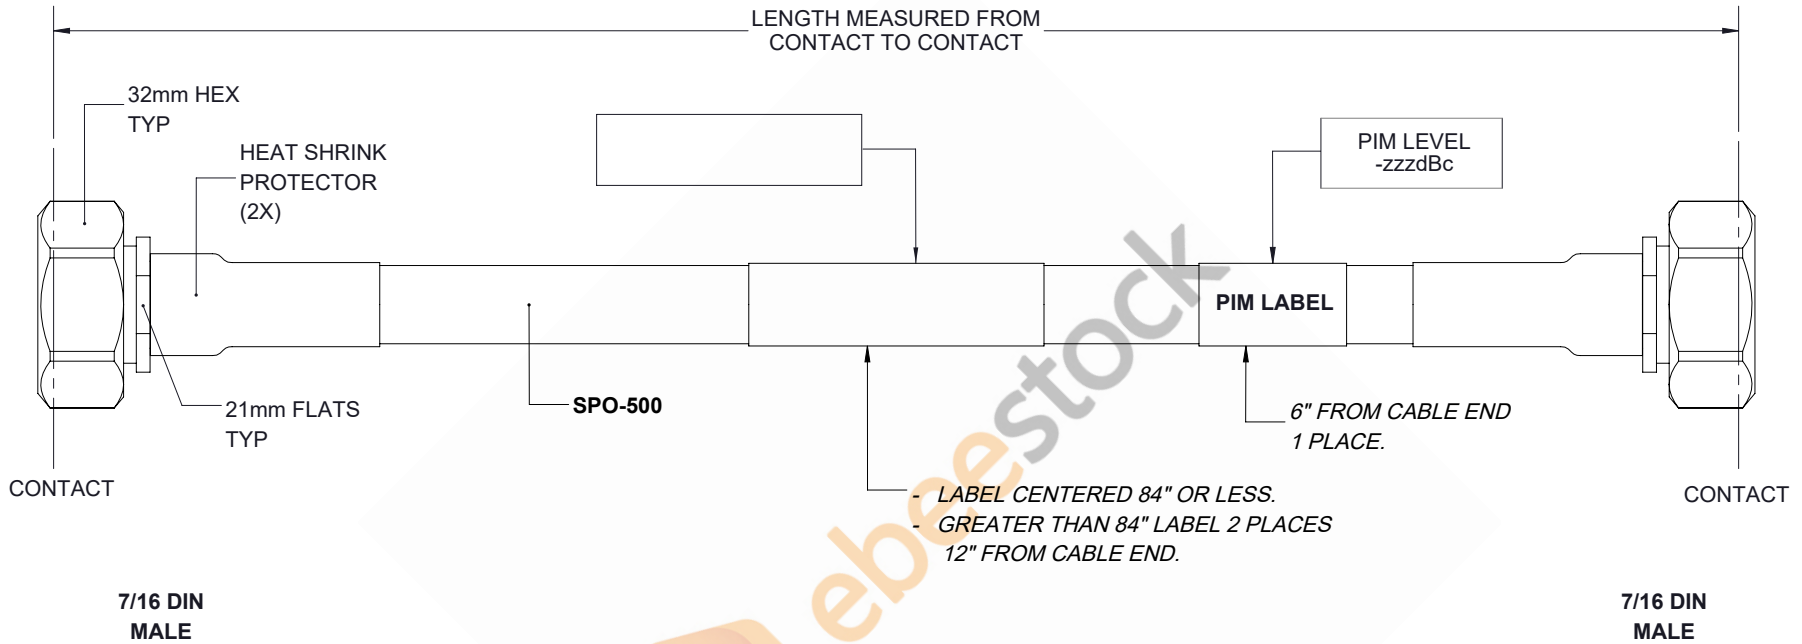

Outdoor Rated 7/16 DIN Male to 7/16 DIN Male Low PIM Cable 24 Inch Length Using SPO-500 Coax Using Times Microwave Parts

REVISIONS			
REV.	DESCRIPTION	DATE	APPROVED
A	INITIAL RELEASE	07/19/19	S.ELLIS

THESE COMMODITIES, TECHNOLOGY OR SOFTWARE WERE EXPORTED FROM THE UNITED STATES IN ACCORDANCE WITH THE EXPORT ADMINISTRATION REGULATIONS. DIVERSION CONTRARY TO U.S. LAW PROHIBITED.

UNLESS OTHERWISE SPECIFIED LEADING DIMENSIONS ARE INCHES DIMENSIONS IN [] ARE MILLIMETERS		 8TH FLOOR, BUILDING 1, YONGFU SCIENCE AND TECHNOLOGY CENTER INDUSTRIAL PARK, NANZHA DISTRICT 5, HUMEN, 523900, DONGGUAN, GUANGDONG, CHINA WEBSITE: www.ebeestock.com EMAIL: sales@ebeestock.com		THE INFORMATION AND DESIGN IN THIS DOCUMENT IS THE PROPERTY OF EBEE STOCK CORPORATION. ALL RIGHTS RESERVED.	
TOLERANCES: .X=± 2 [5.08] FRACTIONS ± 1/32 .XX=± 01 [.25] ANGLES ± 1° .XXX=± .005 [.13]				SHEET 1 OF 1	
ALL DIMENSIONS SHOWN ARE FOR REFERENCE ONLY.		SCALE N/A			
THIRD-ANGLE PROJECTION		SIZE A	CAGE 53919	DRAWN BY K.DANG	PART NUMBER ET16527
				REV A	