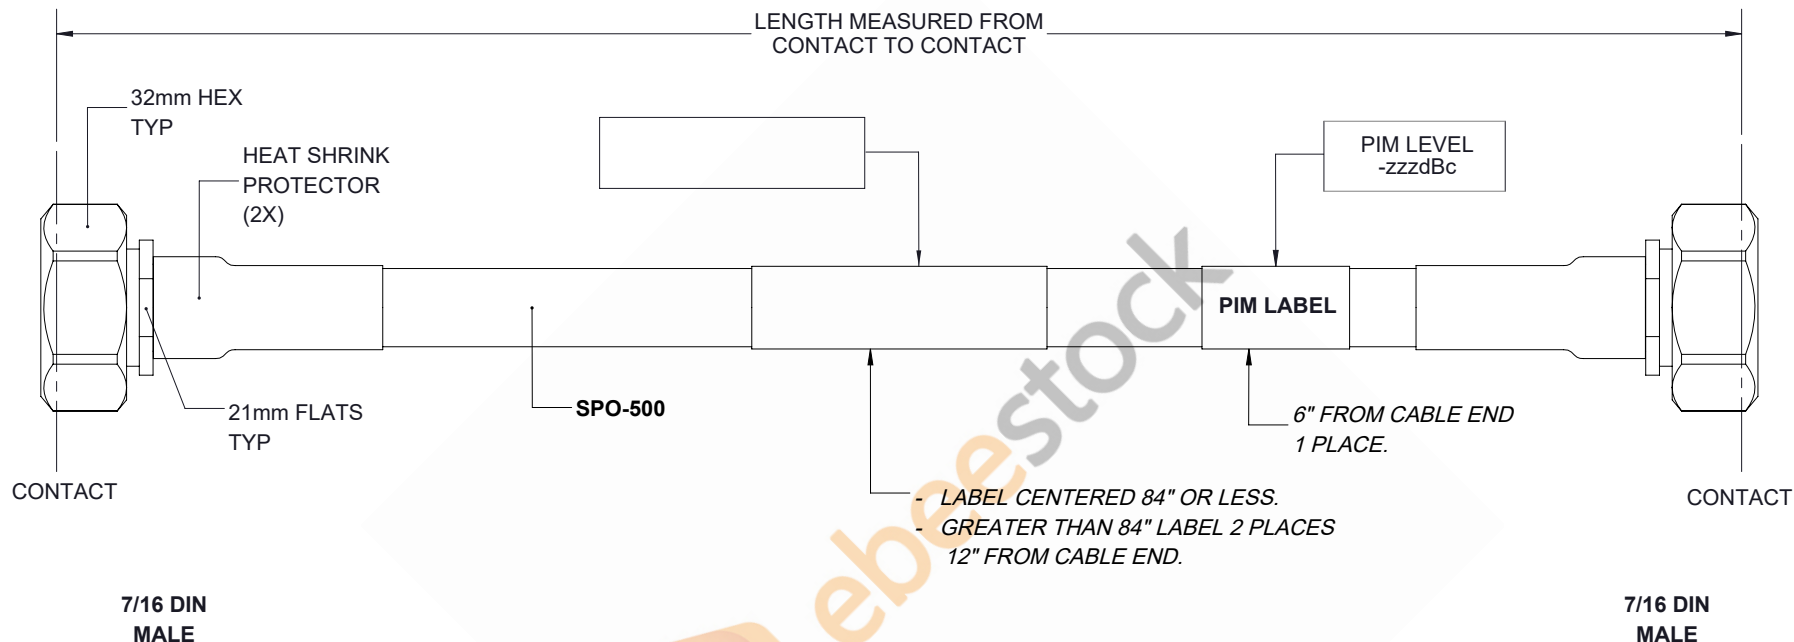

Outdoor Rated 7/16 DIN Male to 7/16 DIN Male Low PIM Cable 36 Inch Length Using SPO-500 Coax Using Times Microwave Parts

REVISIONS			
REV.	DESCRIPTION	DATE	APPROVED
A	INITIAL RELEASE	07/19/19	S.ELLIS

THESE COMMODITIES, TECHNOLOGY OR SOFTWARE WERE EXPORTED FROM THE UNITED STATES IN ACCORDANCE WITH THE EXPORT ADMINISTRATION REGULATIONS. DIVERSION CONTRARY TO U.S. LAW PROHIBITED.

UNLESS OTHERWISE SPECIFIED LEADING DIMENSIONS ARE INCHES DIMENSIONS IN [] ARE MILLIMETERS		 8TH FLOOR, BUILDING 1, YONGFU SCIENCE AND TECHNOLOGY CENTER INDUSTRIAL PARK, NANZHA DISTRICT 5, HUMEN, 523900, DONGGUAN, GUANGDONG, CHINA WEBSITE: www.ebeestock.com EMAIL: sales@ebeestock.com		THE INFORMATION AND DESIGN IN THIS DOCUMENT IS THE PROPERTY OF EBEESTOCK CORPORATION. ALL RIGHTS RESERVED.	
TOLERANCES: .X±.2 [5.08] FRACTIONS ± 1/32 .XX±.01 [.25] ANGLES ± 1° .XXX±.005 [.13]				SHEET 1 OF 1	
ALL DIMENSIONS SHOWN ARE FOR REFERENCE ONLY.		SCALE N/A			
THIRD-ANGLE PROJECTION		SIZE A	CAGE 53919	DRAWN BY K.DANG	PART NUMBER ET16528
				REV A	