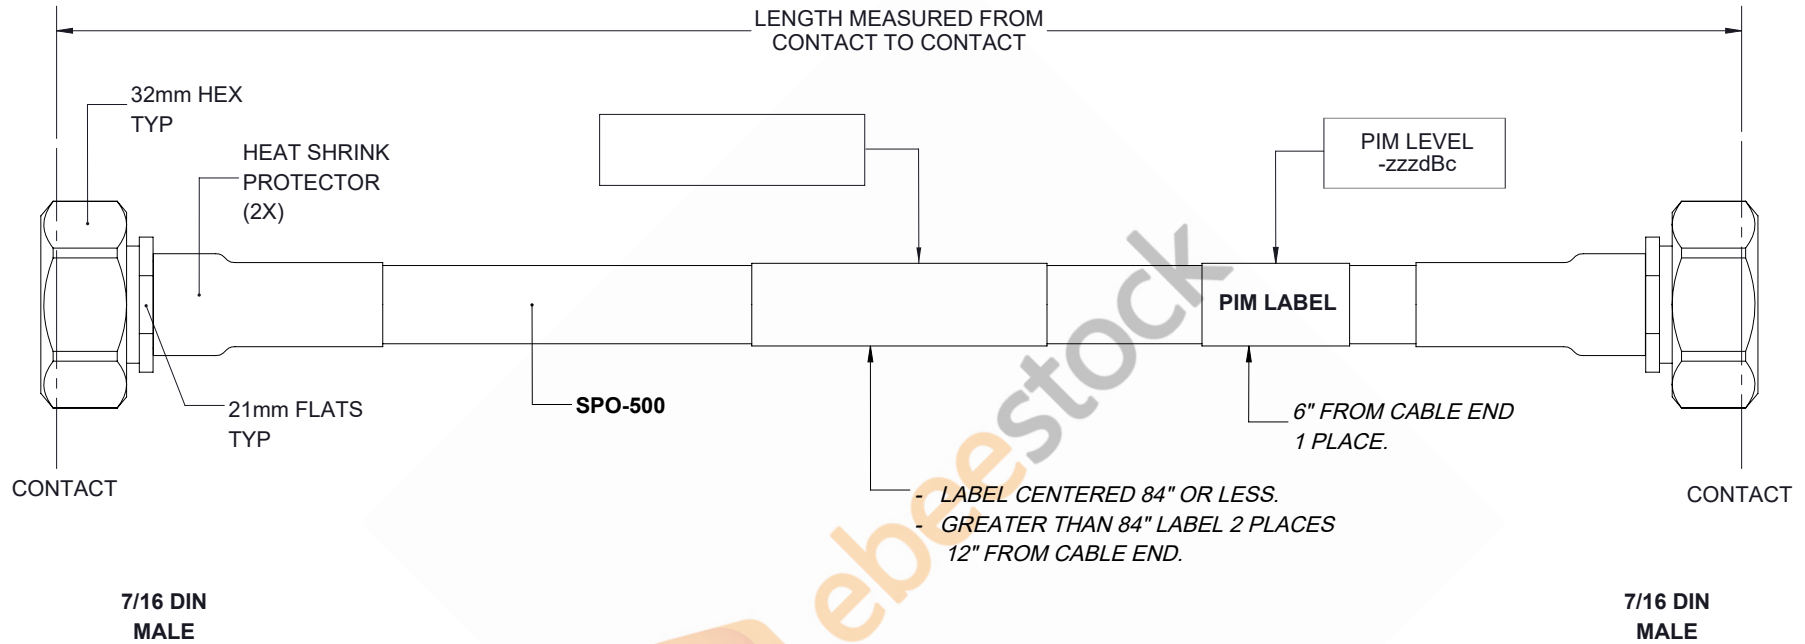

Outdoor Rated 7/16 DIN Male to 7/16 DIN Male Low PIM Cable 48 Inch Length Using SPO-500 Coax Using Times Microwave Parts

| REVISIONS | | | |
|-----------|-----------------|----------|----------|
| REV. | DESCRIPTION | DATE | APPROVED |
| A | INITIAL RELEASE | 07/19/19 | S.ELLIS |

THESE COMMODITIES, TECHNOLOGY OR SOFTWARE WERE EXPORTED FROM THE UNITED STATES IN ACCORDANCE WITH THE EXPORT ADMINISTRATION REGULATIONS. DIVERSION CONTRARY TO U.S. LAW PROHIBITED.

| | | | |
|---|------------|---|--|
| UNLESS OTHERWISE SPECIFIED LEADING DIMENSIONS ARE INCHES DIMENSIONS IN [] ARE MILLIMETERS TOLERANCES: .X±.2 [5.08] FRACTIONS ± 1/32 .XX±.01 [.25] ANGLES ± 1° .XXX±.005 [.13] | | <p>8TH FLOOR, BUILDING 1, YONGFU SCIENCE AND TECHNOLOGY CENTER INDUSTRIAL PARK, NANZHA DISTRICT 5, HUMEN, 523900, DONGGUAN, GUANGDONG, CHINA</p> <p>WEBSITE: www.ebeestock.com EMAIL: sales@ebeestock.com</p> | THE INFORMATION AND DESIGN IN THIS DOCUMENT IS THE PROPERTY OF EBEESTOCK CORPORATION. ALL RIGHTS RESERVED. |
| ALL DIMENSIONS SHOWN ARE FOR REFERENCE ONLY. THIRD-ANGLE PROJECTION | | | SHEET 1 OF 1 SCALE N/A |
| SIZE A | CAGE 53919 | DRAWN BY K.DANG | PART NUMBER ET16529 REV A |