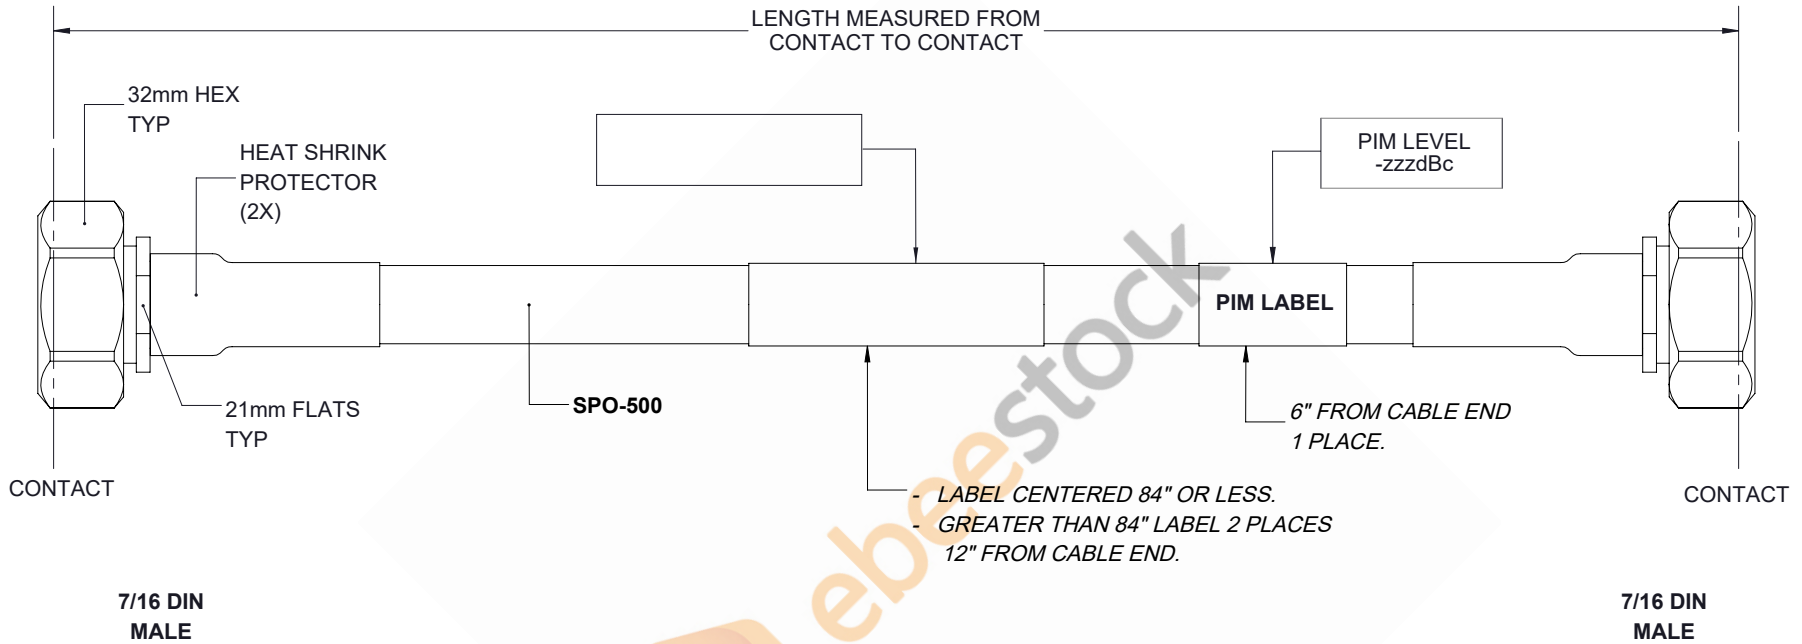

Outdoor Rated 7/16 DIN Male to 7/16 DIN Male Low PIM Cable 60 Inch Length Using SPO-500 Coax Using Times Microwave Parts

REVISIONS			
REV.	DESCRIPTION	DATE	APPROVED
A	INITIAL RELEASE	07/19/19	S.ELLIS

THESE COMMODITIES, TECHNOLOGY OR SOFTWARE WERE EXPORTED FROM THE UNITED STATES IN ACCORDANCE WITH THE EXPORT ADMINISTRATION REGULATIONS. DIVERSION CONTRARY TO U.S. LAW PROHIBITED.

UNLESS OTHERWISE SPECIFIED LEADING DIMENSIONS ARE INCHES DIMENSIONS IN [] ARE MILLIMETERS TOLERANCES: .X±.2 [5.08] FRACTIONS ± 1/32 .XX±.01 [.25] ANGLES ± 1° .XXX±.005 [.13]		 8TH FLOOR, BUILDING 1, YONGFU SCIENCE AND TECHNOLOGY CENTER INDUSTRIAL PARK, NANZHA DISTRICT 5, HUMEN, 523900, DONGGUAN, GUANGDONG, CHINA WEBSITE: www.ebeestock.com EMAIL: sales@ebeestock.com	THE INFORMATION AND DESIGN IN THIS DOCUMENT IS THE PROPERTY OF EBEESTOCK CORPORATION. ALL RIGHTS RESERVED.
ALL DIMENSIONS SHOWN ARE FOR REFERENCE ONLY. THIRD-ANGLE PROJECTION			SHEET 1 OF 1 SCALE N/A
SIZE A	CAGE 53919	DRAWN BY K.DANG	PART NUMBER ET16530 REV A