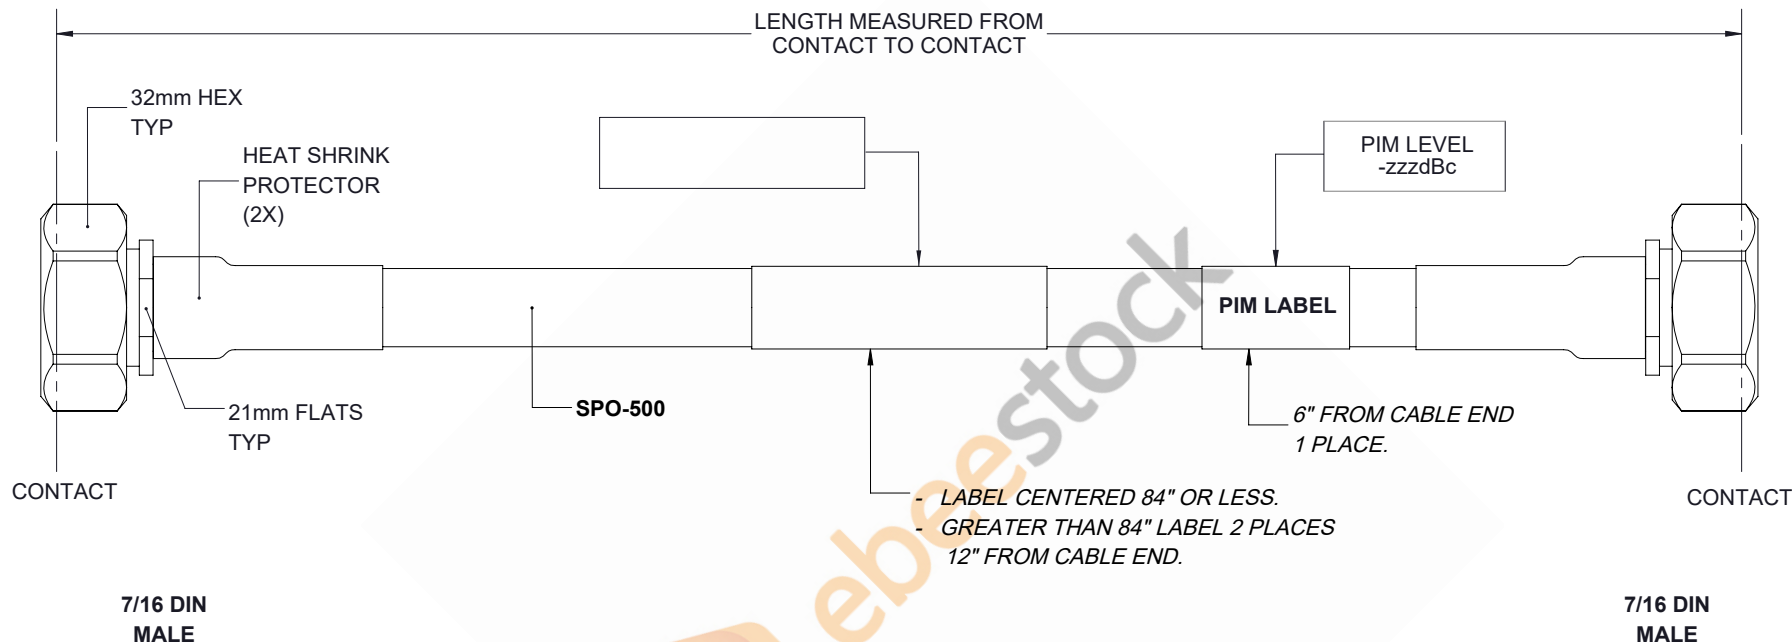

Outdoor Rated 7/16 DIN Male to 7/16 DIN Male Low PIM Cable 50 cm Length Using SPO-500 Coax Using Times Microwave Parts

REVISIONS			
REV.	DESCRIPTION	DATE	APPROVED
A	INITIAL RELEASE	07/19/19	S.ELLIS

THESE COMMODITIES, TECHNOLOGY OR SOFTWARE WERE EXPORTED FROM THE UNITED STATES IN ACCORDANCE WITH THE EXPORT ADMINISTRATION REGULATIONS. DIVERSION CONTRARY TO U.S. LAW PROHIBITED.

UNLESS OTHERWISE SPECIFIED LEADING DIMENSIONS ARE INCHES DIMENSIONS IN [] ARE MILLIMETERS TOLERANCES: .X±.2 [5.08] FRACTIONS ± 1/32 .XX±.01 [.25] ANGLES ± 1° .XXX±.005 [.13]		 8TH FLOOR, BUILDING 1, YONGFU SCIENCE AND TECHNOLOGY CENTER INDUSTRIAL PARK, NANZHA DISTRICT 5, HUMEN, 523900, DONGGUAN, GUANGDONG, CHINA WEBSITE: www.ebeestock.com EMAIL: sales@ebeestock.com	THE INFORMATION AND DESIGN IN THIS DOCUMENT IS THE PROPERTY OF EBEESTOCK CORPORATION. ALL RIGHTS RESERVED.
ALL DIMENSIONS SHOWN ARE FOR REFERENCE ONLY. THIRD-ANGLE PROJECTION			SHEET 1 OF 1 SCALE N/A
SIZE A CAGE 53919 DRAWN BY K.DANG PART NUMBER ET16531 REV A			