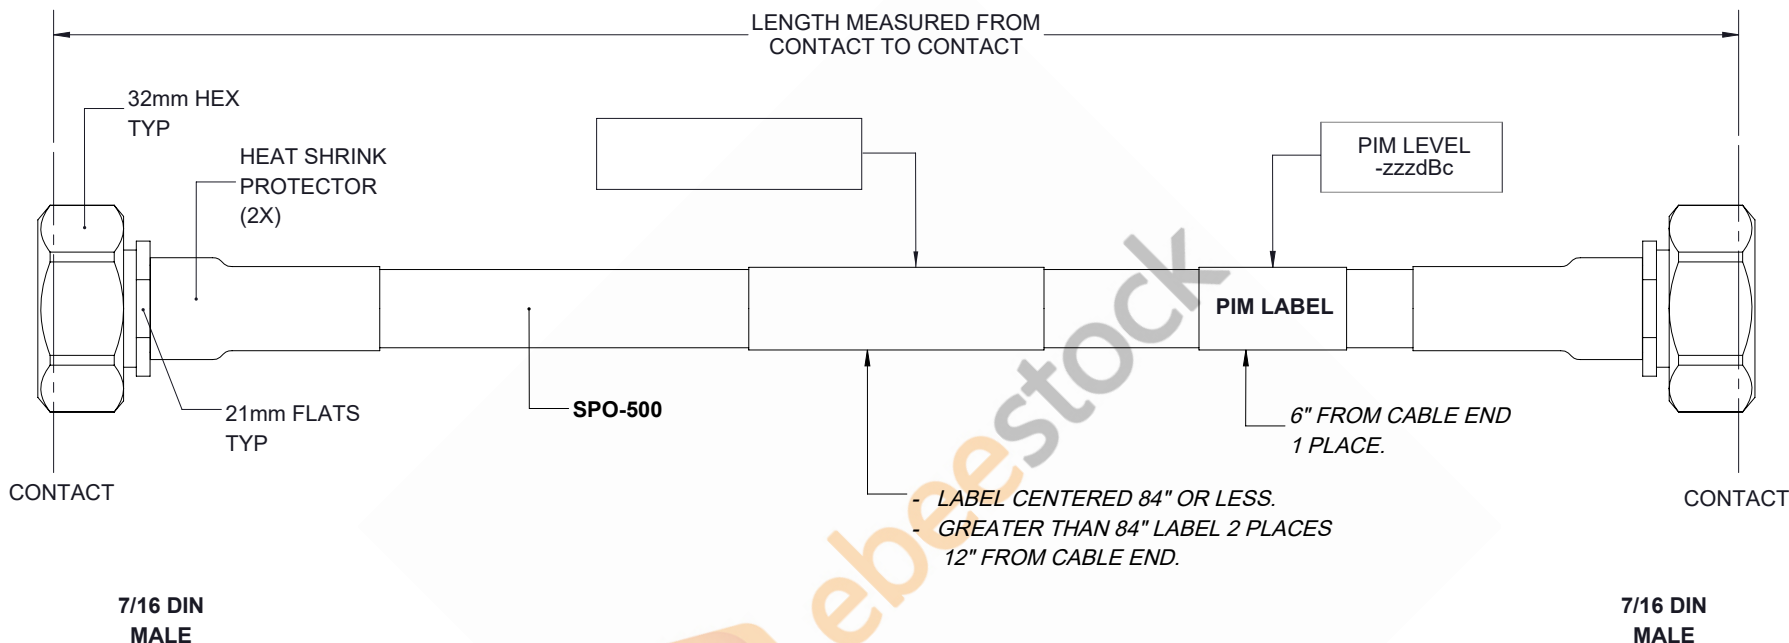

Outdoor Rated 7/16 DIN Male to 7/16 DIN Male Low PIM Cable 100 cm Length Using SPO-500 Coax Using Times Microwave Parts

REVISIONS			
REV.	DESCRIPTION	DATE	APPROVED
A	INITIAL RELEASE	07/19/19	S.ELLIS

THESE COMMODITIES, TECHNOLOGY OR SOFTWARE WERE EXPORTED FROM THE UNITED STATES IN ACCORDANCE WITH THE EXPORT ADMINISTRATION REGULATIONS. DIVERSION CONTRARY TO U.S. LAW PROHIBITED.

UNLESS OTHERWISE SPECIFIED LEADING DIMENSIONS ARE INCHES DIMENSIONS IN [] ARE MILLIMETERS		 8TH FLOOR, BUILDING 1, YONGFU SCIENCE AND TECHNOLOGY CENTER INDUSTRIAL PARK, NANZHA DISTRICT 5, HUMEN, 523900, DONGGUAN, GUANGDONG, CHINA WEBSITE: www.ebeestock.com EMAIL: sales@ebeestock.com		THE INFORMATION AND DESIGN IN THIS DOCUMENT IS THE PROPERTY OF EBEESTOCK CORPORATION. ALL RIGHTS RESERVED.	
TOLERANCES: .X±.2 [5.08] FRACTIONS ± 1/32 .XX±.01 [.25] ANGLES ± 1° .XXX±.005 [.13]				SHEET 1 OF 1	
ALL DIMENSIONS SHOWN ARE FOR REFERENCE ONLY.		SCALE N/A			
THIRD-ANGLE PROJECTION		SIZE A	CAGE 53919	DRAWN BY K.DANG	PART NUMBER ET16532
				REV A	