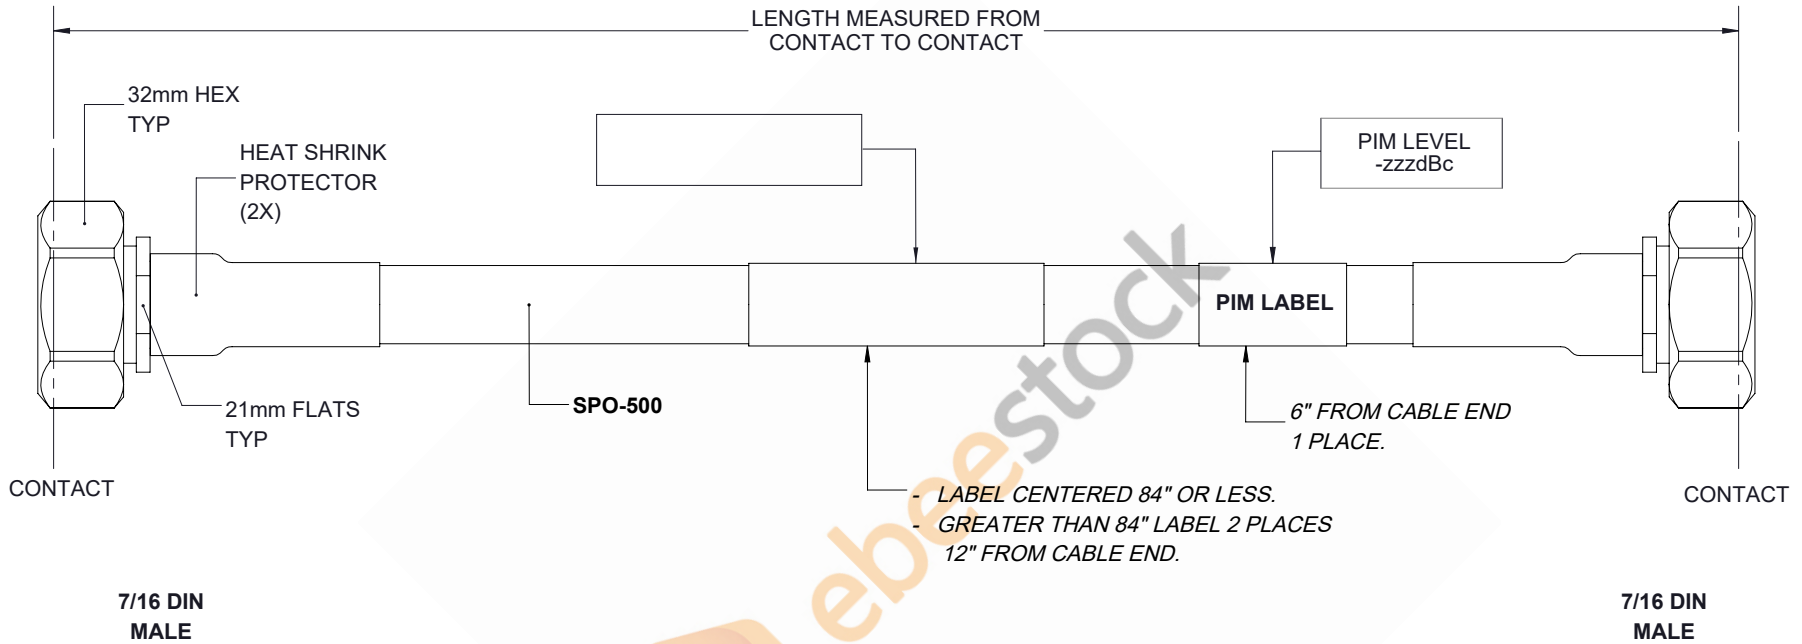

Outdoor Rated 7/16 DIN Male to 7/16 DIN Male Low PIM Cable 150 cm Length Using SPO-500 Coax Using Times Microwave Parts

| REVISIONS | | | |
|-----------|-----------------|----------|----------|
| REV. | DESCRIPTION | DATE | APPROVED |
| A | INITIAL RELEASE | 07/19/19 | S.ELLIS |

THESE COMMODITIES, TECHNOLOGY OR SOFTWARE WERE EXPORTED FROM THE UNITED STATES IN ACCORDANCE WITH THE EXPORT ADMINISTRATION REGULATIONS. DIVERSION CONTRARY TO U.S. LAW PROHIBITED.

UNLESS OTHERWISE SPECIFIED
LEADING DIMENSIONS ARE INCHES
DIMENSIONS IN [] ARE MILLIMETERS