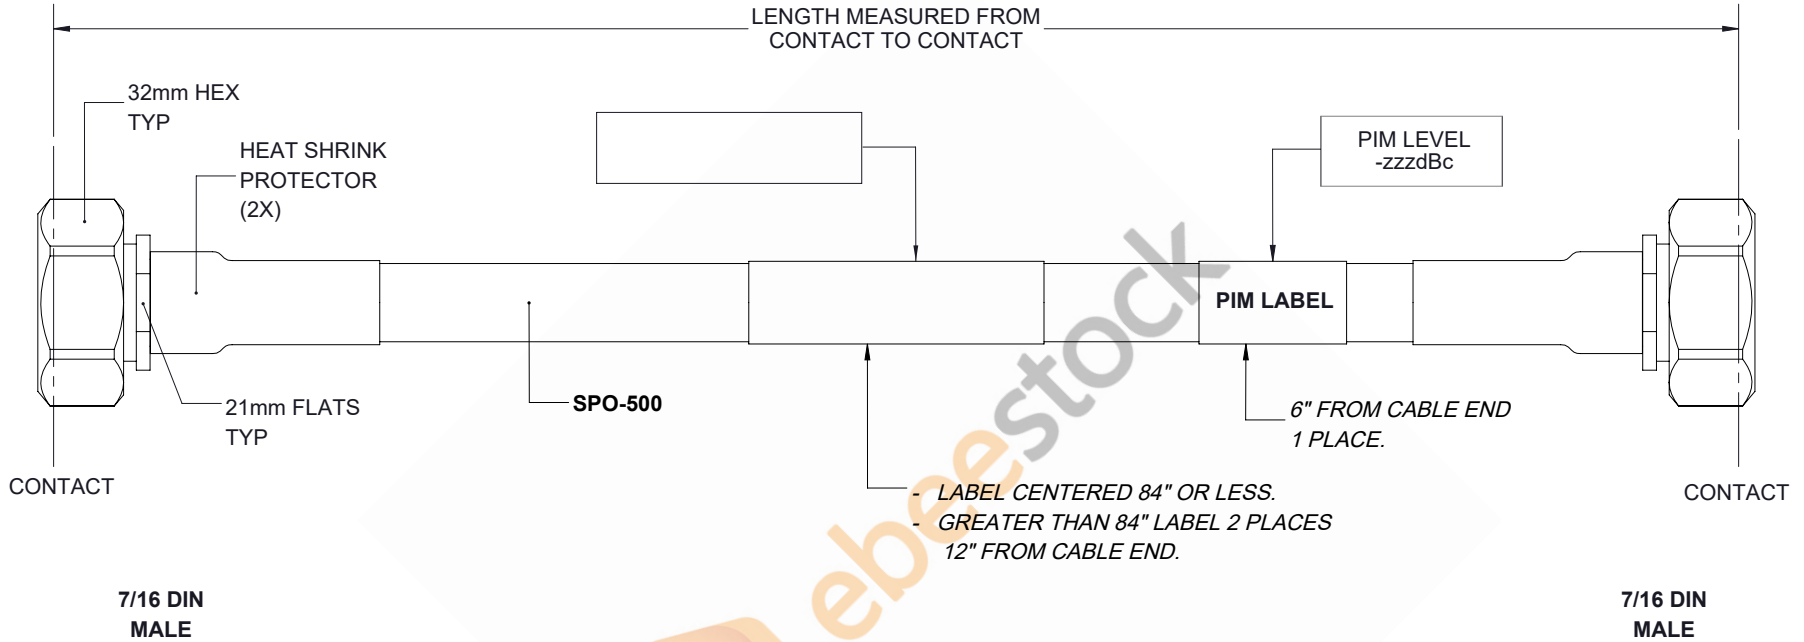

# Outdoor Rated 7/16 DIN Male to 7/16 DIN Male Low PIM Cable 200 cm Length Using SPO-500 Coax Using Times Microwave Parts

REVISIONS			
REV.	DESCRIPTION	DATE	APPROVED
A	INITIAL RELEASE	07/19/19	S.ELLIS

THESE COMMODITIES, TECHNOLOGY OR SOFTWARE WERE EXPORTED FROM THE UNITED STATES IN ACCORDANCE WITH THE EXPORT ADMINISTRATION REGULATIONS. DIVERSION CONTRARY TO U.S. LAW PROHIBITED.

UNLESS OTHERWISE SPECIFIED LEADING DIMENSIONS ARE INCHES DIMENSIONS IN [ ] ARE MILLIMETERS		 8TH FLOOR, BUILDING 1, YONGFU SCIENCE AND TECHNOLOGY CENTER INDUSTRIAL PARK, NANZHA DISTRICT 5, HUMEN, 523900, DONGGUAN, GUANGDONG, CHINA WEBSITE: <a href="http://www.ebeestock.com">www.ebeestock.com</a> EMAIL: <a href="mailto:sales@ebeestock.com">sales@ebeestock.com</a>		THE INFORMATION AND DESIGN IN THIS DOCUMENT IS THE PROPERTY OF EBEESTOCK CORPORATION. ALL RIGHTS RESERVED.	
TOLERANCES: .X±.2 [5.08]      FRACTIONS ± 1/32 .XX±.01 [.25]      ANGLES ± 1° .XXX±.005 [.13]				SHEET 1 OF 1	
ALL DIMENSIONS SHOWN ARE FOR REFERENCE ONLY.		SCALE N/A			
THIRD-ANGLE PROJECTION		SIZE A	CAGE 53919	DRAWN BY K.DANG	PART NUMBER ET16534
				REV A	