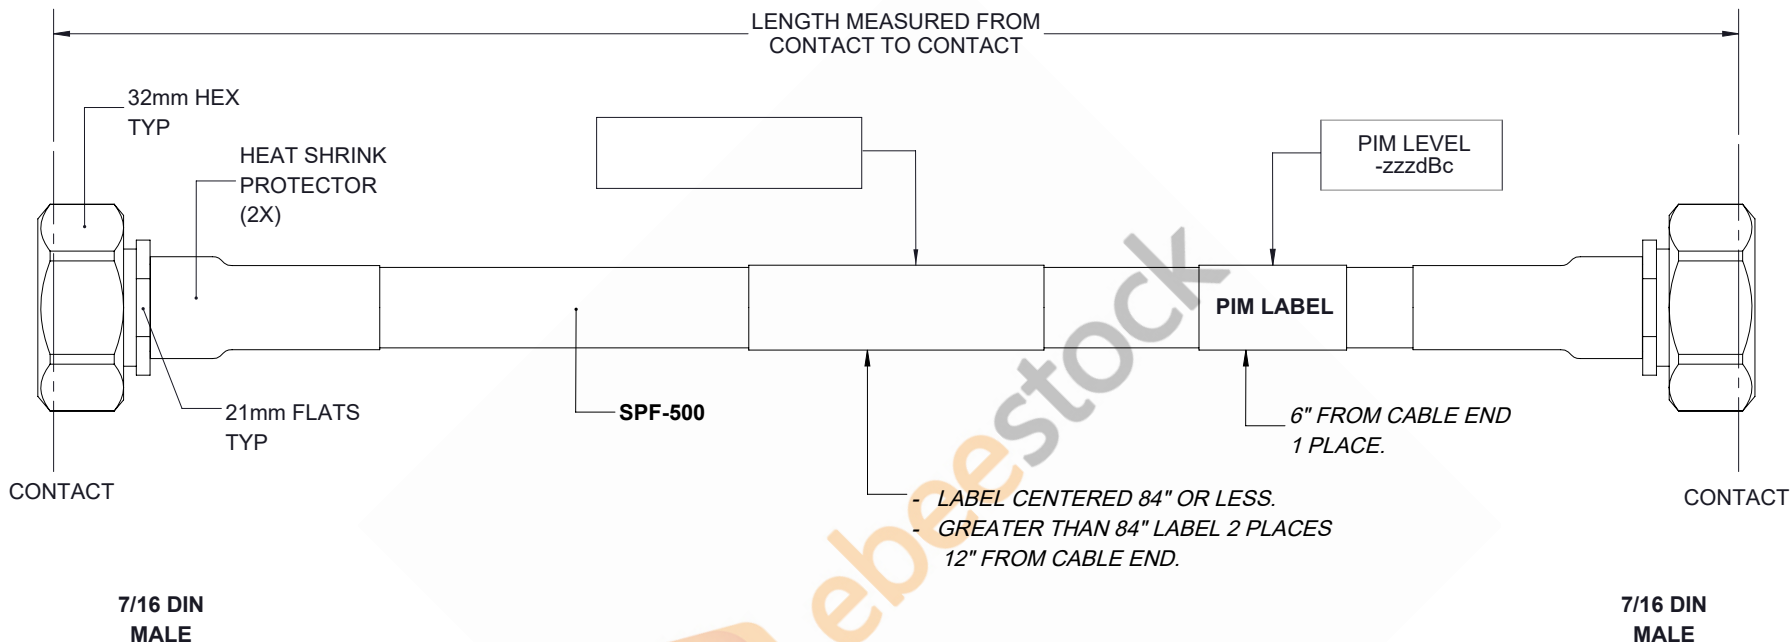

Fire Rated 7/16 DIN Male to 7/16 DIN Male Low PIM Cable 12 Inch Length Using SPF-500 Coax Using Times Microwave Parts

REVISIONS			
REV.	DESCRIPTION	DATE	APPROVED
A	INITIAL RELEASE	07/19/19	S.ELLIS

THESE COMMODITIES, TECHNOLOGY OR SOFTWARE WERE EXPORTED FROM THE UNITED STATES IN ACCORDANCE WITH THE EXPORT ADMINISTRATION REGULATIONS. DIVERSION CONTRARY TO U.S. LAW PROHIBITED.

UNLESS OTHERWISE SPECIFIED LEADING DIMENSIONS ARE INCHES DIMENSIONS IN [] ARE MILLIMETERS TOLERANCES: .X±.2 [5.08] FRACTIONS ± 1/32 .XX±.01 [.25] ANGLES ± 1° .XXX±.005 [.13]		<p>8TH FLOOR, BUILDING 1, YONGFU SCIENCE AND TECHNOLOGY CENTER INDUSTRIAL PARK, NANZHA DISTRICT 5, HUMEN, 523900, DONGGUAN, GUANGDONG, CHINA</p> <p>WEBSITE: www.ebeestock.com EMAIL: sales@ebeestock.com</p>	THE INFORMATION AND DESIGN IN THIS DOCUMENT IS THE PROPERTY OF EBEESTOCK CORPORATION. ALL RIGHTS RESERVED.
ALL DIMENSIONS SHOWN ARE FOR REFERENCE ONLY. THIRD-ANGLE PROJECTION			SHEET 1 OF 1 SCALE N/A
SIZE A	CAGE 53919	DRAWN BY K.DANG	PART NUMBER ET16535 REV A