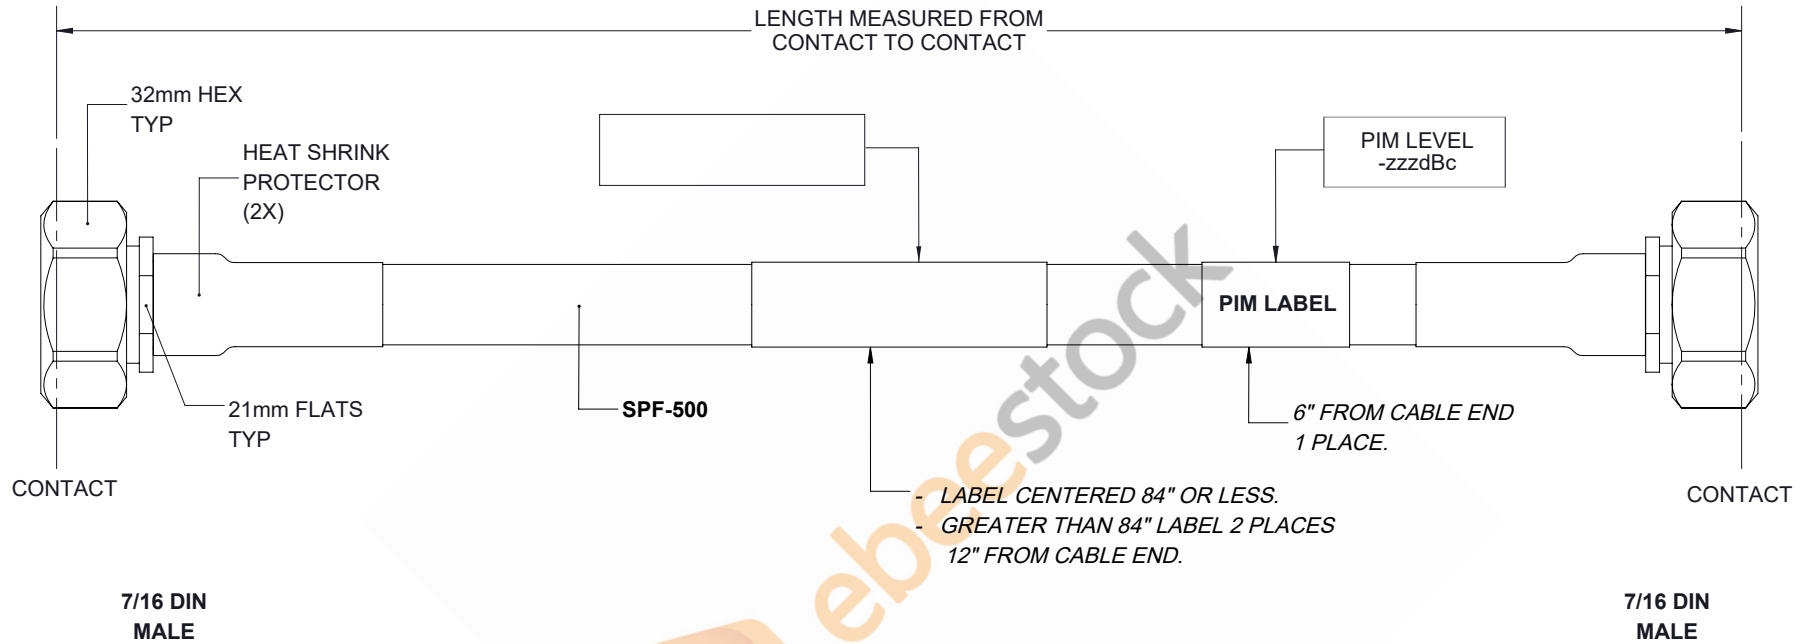

# Fire Rated 7/16 DIN Male to 7/16 DIN Male Low PIM Cable 24 Inch Length Using SPF-500 Coax Using Times Microwave Parts

REVISIONS			
REV.	DESCRIPTION	DATE	APPROVED
A	INITIAL RELEASE	07/19/19	S.ELLIS

THESE COMMODITIES, TECHNOLOGY OR SOFTWARE WERE EXPORTED FROM THE UNITED STATES IN ACCORDANCE WITH THE EXPORT ADMINISTRATION REGULATIONS. DIVERSION CONTRARY TO U.S. LAW PROHIBITED.

UNLESS OTHERWISE SPECIFIED LEADING DIMENSIONS ARE INCHES DIMENSIONS IN [ ] ARE MILLIMETERS		 8TH FLOOR, BUILDING 1, YONGFU SCIENCE AND TECHNOLOGY CENTER INDUSTRIAL PARK, NANZHA DISTRICT 5, HUMEN, 523900, DONGGUAN, GUANGDONG, CHINA WEBSITE: <a href="http://www.ebeestock.com">www.ebeestock.com</a> EMAIL: <a href="mailto:sales@ebeestock.com">sales@ebeestock.com</a>		THE INFORMATION AND DESIGN IN THIS DOCUMENT IS THE PROPERTY OF EBEE STOCK CORPORATION. ALL RIGHTS RESERVED.	
TOLERANCES: .X±.2 [ 5.08]      FRACTIONS ± 1/32 .XX±.01 [ .25]      ANGLES ± 1° .XXX±.005 [ .13]				SHEET 1 OF 1	
ALL DIMENSIONS SHOWN ARE FOR REFERENCE ONLY.		SCALE N/A			
THIRD-ANGLE PROJECTION		SIZE A	CAGE 53919	DRAWN BY K.DANG	PART NUMBER ET16536
				REV A	