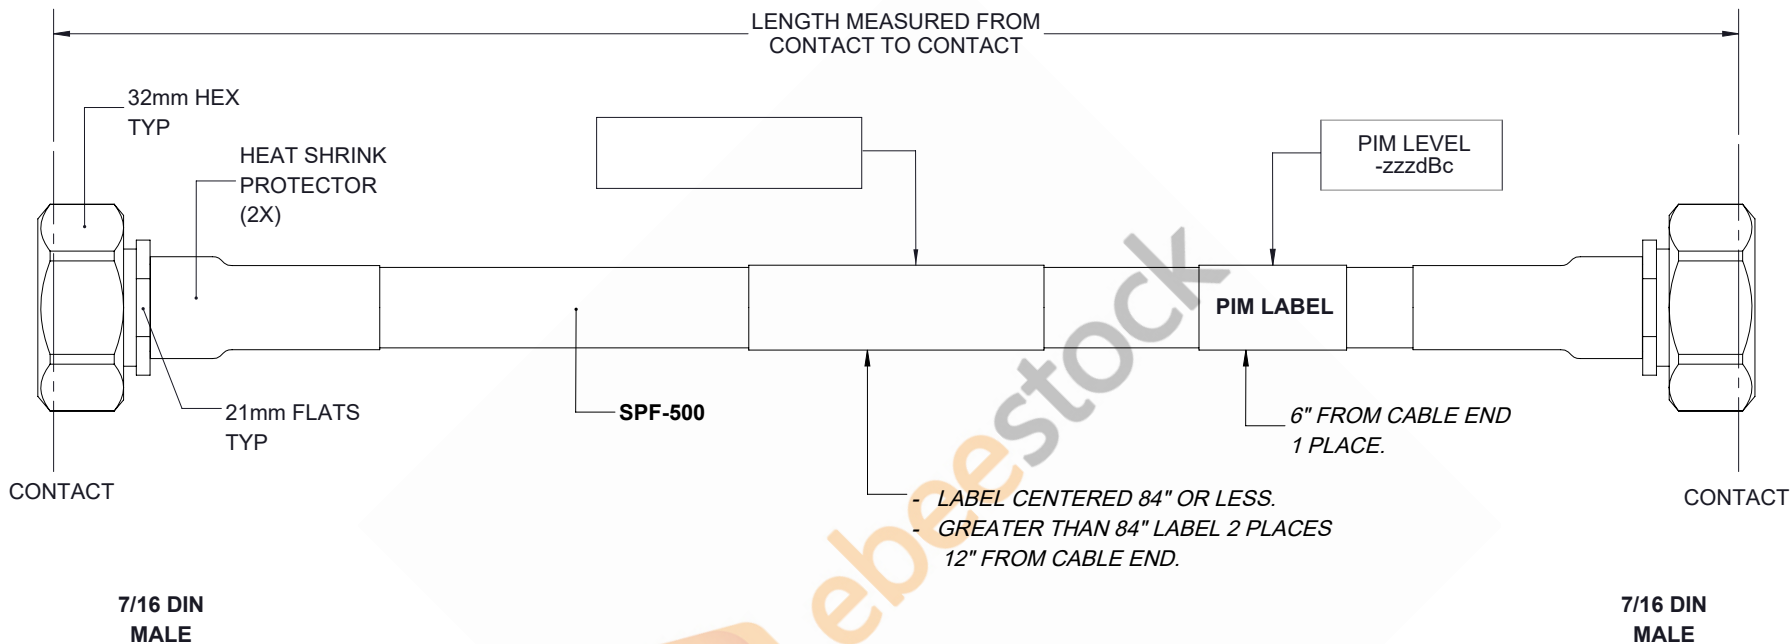

Fire Rated 7/16 DIN Male to 7/16 DIN Male Low PIM Cable 36 Inch Length Using SPF-500 Coax Using Times Microwave Parts

REVISIONS			
REV.	DESCRIPTION	DATE	APPROVED
A	INITIAL RELEASE	07/19/19	S.ELLIS

THESE COMMODITIES, TECHNOLOGY OR SOFTWARE WERE EXPORTED FROM THE UNITED STATES IN ACCORDANCE WITH THE EXPORT ADMINISTRATION REGULATIONS. DIVERSION CONTRARY TO U.S. LAW PROHIBITED.

UNLESS OTHERWISE SPECIFIED LEADING DIMENSIONS ARE INCHES DIMENSIONS IN [] ARE MILLIMETERS		 8TH FLOOR, BUILDING 1, YONGFU SCIENCE AND TECHNOLOGY CENTER INDUSTRIAL PARK, NANZHA DISTRICT 5, HUMEN, 523900, DONGGUAN, GUANGDONG, CHINA WEBSITE: www.ebeestock.com EMAIL: sales@ebeestock.com		THE INFORMATION AND DESIGN IN THIS DOCUMENT IS THE PROPERTY OF EBEESTOCK CORPORATION. ALL RIGHTS RESERVED.	
TOLERANCES: .X±.2 [5.08] FRACTIONS ± 1/32 .XX±.01 [.25] ANGLES ± 1° .XXX±.005 [.13]				SHEET 1 OF 1	
ALL DIMENSIONS SHOWN ARE FOR REFERENCE ONLY.		SCALE N/A			
THIRD-ANGLE PROJECTION		SIZE A	CAGE 53919	DRAWN BY K.DANG	PART NUMBER ET16537
				REV A	