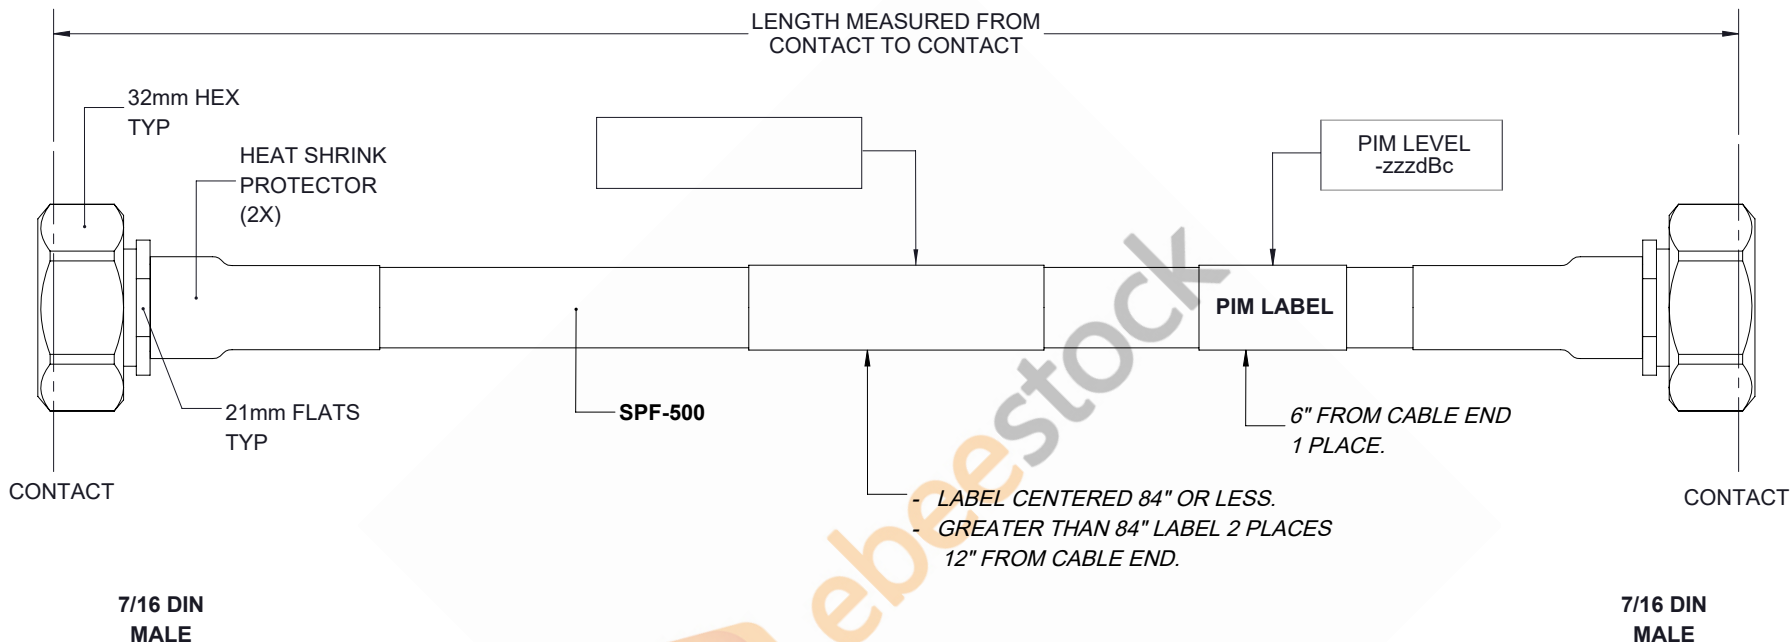

# Fire Rated 7/16 DIN Male to 7/16 DIN Male Low PIM Cable 48 Inch Length Using SPF-500 Coax Using Times Microwave Parts

REVISIONS			
REV.	DESCRIPTION	DATE	APPROVED
A	INITIAL RELEASE	07/19/19	S.ELLIS

THESE COMMODITIES, TECHNOLOGY OR SOFTWARE WERE EXPORTED FROM THE UNITED STATES IN ACCORDANCE WITH THE EXPORT ADMINISTRATION REGULATIONS. DIVERSION CONTRARY TO U.S. LAW PROHIBITED.

UNLESS OTHERWISE SPECIFIED LEADING DIMENSIONS ARE INCHES DIMENSIONS IN [ ] ARE MILLIMETERS <b>TOLERANCES:</b> .X±.2 [ 5.08]      FRACTIONS ± 1/32 .XX±.01 [ .25]      ANGLES ± 1° .XXX±.005 [ .13]		<p>8TH FLOOR, BUILDING 1,                  YONGFU SCIENCE AND TECHNOLOGY                  CENTER INDUSTRIAL PARK, NANZHA DISTRICT                  5, HUMEN, 523900, DONGGUAN, GUANGDONG, CHINA</p> <p>WEBSITE: <a href="http://www.ebeestock.com">www.ebeestock.com</a>                  EMAIL: <a href="mailto:sales@ebeestock.com">sales@ebeestock.com</a></p>	THE INFORMATION AND DESIGN IN THIS DOCUMENT IS THE PROPERTY OF EBEESTOCK CORPORATION. ALL RIGHTS RESERVED.
ALL DIMENSIONS SHOWN ARE FOR REFERENCE ONLY. THIRD-ANGLE PROJECTION			SHEET 1 OF 1 SCALE N/A
SIZE A	CAGE 53919	DRAWN BY K.DANG	PART NUMBER ET16538 REV A