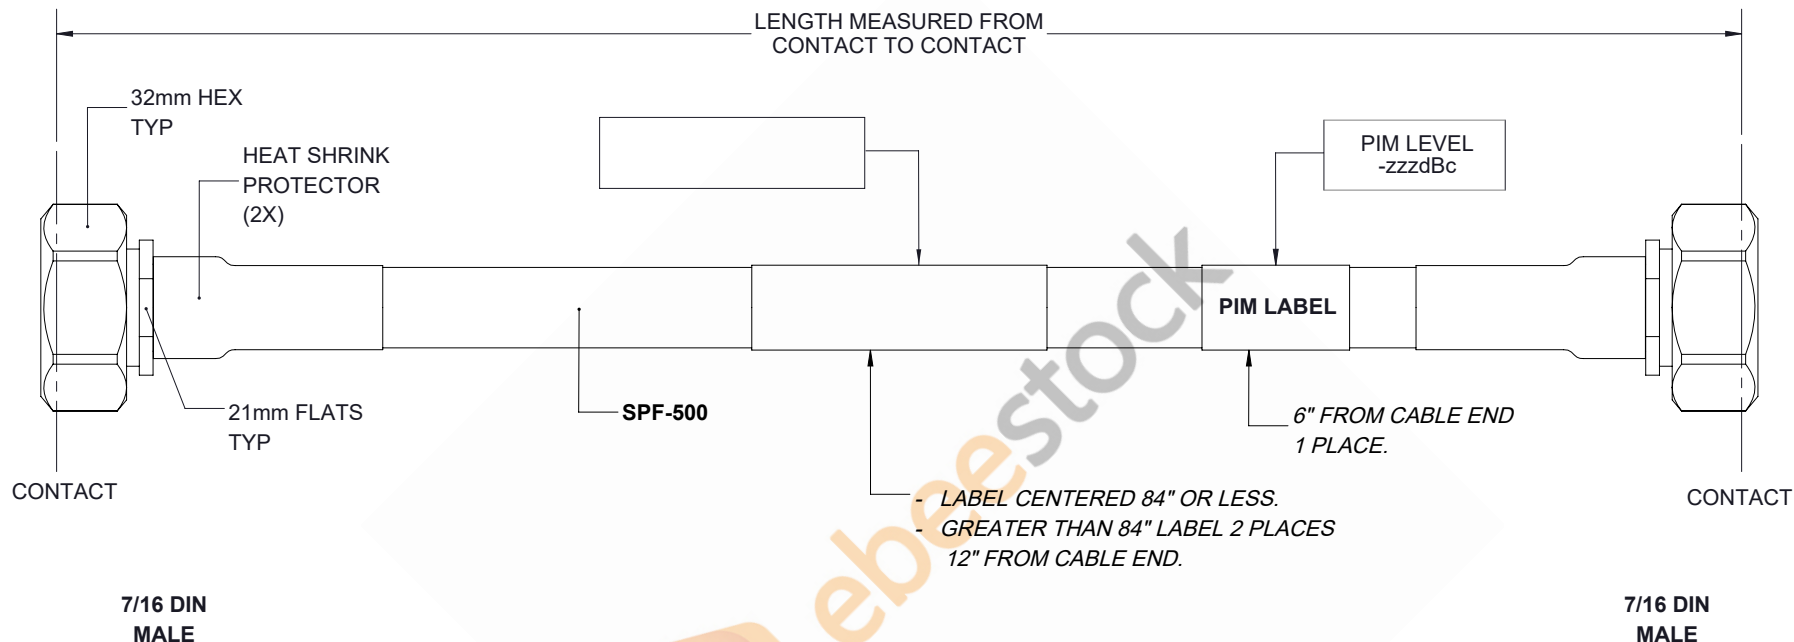

# Fire Rated 7/16 DIN Male to 7/16 DIN Male Low PIM Cable 60 Inch Length Using SPF-500 Coax Using Times Microwave Parts

REVISIONS			
REV.	DESCRIPTION	DATE	APPROVED
A	INITIAL RELEASE	07/19/19	S.ELLIS

THESE COMMODITIES, TECHNOLOGY OR SOFTWARE WERE EXPORTED FROM THE UNITED STATES IN ACCORDANCE WITH THE EXPORT ADMINISTRATION REGULATIONS. DIVERSION CONTRARY TO U.S. LAW PROHIBITED.

UNLESS OTHERWISE SPECIFIED LEADING DIMENSIONS ARE INCHES DIMENSIONS IN [ ] ARE MILLIMETERS <b>TOLERANCES:</b> .X±.2 [5.08]    FRACTIONS ± 1/32 .XX±.01 [ .25]    ANGLES ± 1° .XXX±.005 [ .13]		<p>                     8TH FLOOR, BUILDING 1,                      YONGFU SCIENCE AND TECHNOLOGY                      CENTER INDUSTRIAL PARK, NANZHA DISTRICT                      5, HUMEN, 523900, DONGGUAN, GUANGDONG, CHINA                      WEBSITE: <a href="http://www.ebeestock.com">www.ebeestock.com</a>                      EMAIL: <a href="mailto:sales@ebeestock.com">sales@ebeestock.com</a> </p>	THE INFORMATION AND DESIGN IN THIS DOCUMENT IS THE PROPERTY OF EBEESTOCK CORPORATION. ALL RIGHTS RESERVED.
ALL DIMENSIONS SHOWN ARE FOR REFERENCE ONLY. THIRD-ANGLE PROJECTION			SHEET 1 OF 1 SCALE N/A
SIZE A	CAGE 53919	DRAWN BY K.DANG	PART NUMBER ET16539 REV A