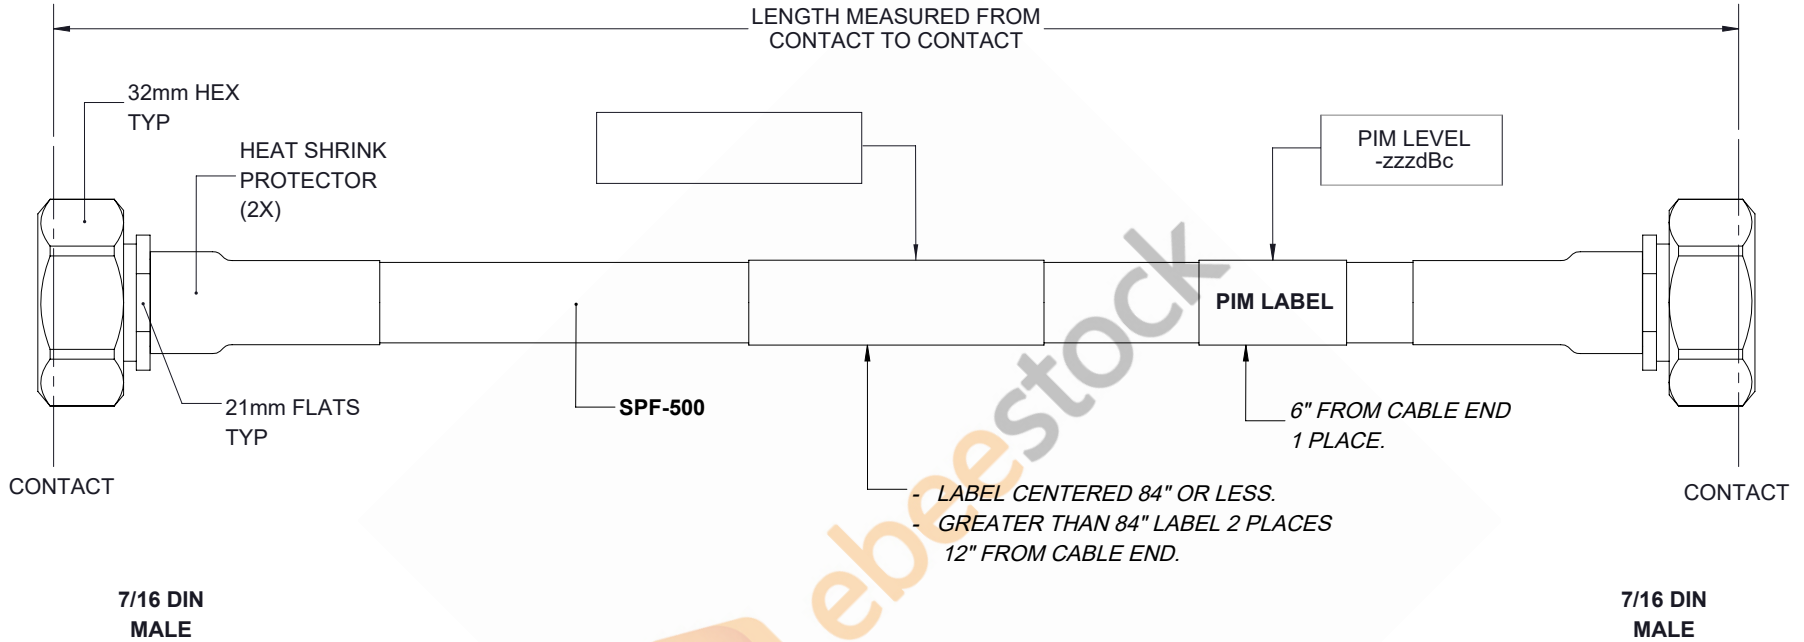

Fire Rated 7/16 DIN Male to 7/16 DIN Male Low PIM Cable 50 cm Length Using SPF-500 Coax Using Times Microwave Parts

REVISIONS			
REV.	DESCRIPTION	DATE	APPROVED
A	INITIAL RELEASE	07/19/19	S.ELLIS

THESE COMMODITIES, TECHNOLOGY OR SOFTWARE WERE EXPORTED FROM THE UNITED STATES IN ACCORDANCE WITH THE EXPORT ADMINISTRATION REGULATIONS. DIVERSION CONTRARY TO U.S. LAW PROHIBITED.

UNLESS OTHERWISE SPECIFIED LEADING DIMENSIONS ARE INCHES DIMENSIONS IN [] ARE MILLIMETERS		 8TH FLOOR, BUILDING 1, YONGFU SCIENCE AND TECHNOLOGY CENTER INDUSTRIAL PARK, NANZHA DISTRICT 5,HUMEN,523900,DONGGUAN, GUANGDONG, CHINA WEBSITE: www.ebeestock.com EMAIL: sales@ebeestock.com		THE INFORMATION AND DESIGN IN THIS DOCUMENT IS THE PROPERTY OF EBEESTOCK CORPORATION. ALL RIGHTS RESERVED.	
TOLERANCES: .X=± 2 [5.08] FRACTIONS ± 1/32 .XX=± 01 [.25] ANGLES ± 1° .XXX=± .005 [.13]				SHEET 1 OF 1	
ALL DIMENSIONS SHOWN ARE FOR REFERENCE ONLY.		SCALE N/A			
THIRD-ANGLE PROJECTION		SIZE A	CAGE 53919	DRAWN BY K.DANG	PART NUMBER ET16540
				REV A	