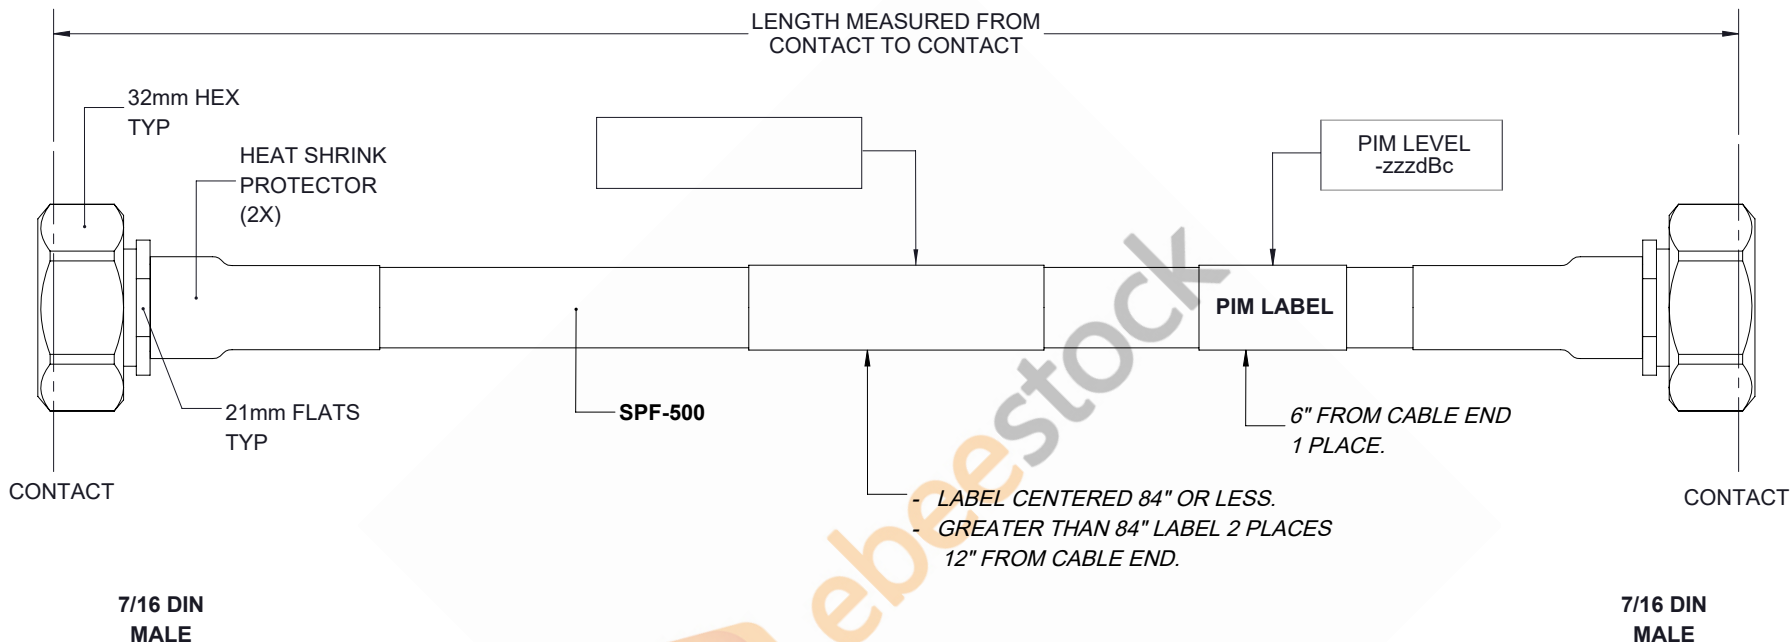

Fire Rated 7/16 DIN Male to 7/16 DIN Male Low PIM Cable 100 cm Length Using SPF-500 Coax Using Times Microwave Parts

REVISIONS			
REV.	DESCRIPTION	DATE	APPROVED
A	INITIAL RELEASE	07/19/19	S.ELLIS

THESE COMMODITIES, TECHNOLOGY OR SOFTWARE WERE EXPORTED FROM THE UNITED STATES IN ACCORDANCE WITH THE EXPORT ADMINISTRATION REGULATIONS. DIVERSION CONTRARY TO U.S. LAW PROHIBITED.

UNLESS OTHERWISE SPECIFIED LEADING DIMENSIONS ARE INCHES DIMENSIONS IN [] ARE MILLIMETERS TOLERANCES: .X±.2 [5.08] FRACTIONS ± 1/32 .XX±.01 [.25] ANGLES ± 1° .XXX±.005 [.13]		<p>8TH FLOOR, BUILDING 1, YONGFU SCIENCE AND TECHNOLOGY CENTER INDUSTRIAL PARK, NANZHA DISTRICT 5, HUMEN, 523900, DONGGUAN, GUANGDONG, CHINA</p> <p>WEBSITE: www.ebeestock.com EMAIL: sales@ebeestock.com</p>	THE INFORMATION AND DESIGN IN THIS DOCUMENT IS THE PROPERTY OF EBEESTOCK CORPORATION. ALL RIGHTS RESERVED.
ALL DIMENSIONS SHOWN ARE FOR REFERENCE ONLY. THIRD-ANGLE PROJECTION			SHEET 1 OF 1 SCALE N/A
SIZE A	CAGE 53919	DRAWN BY K.DANG	PART NUMBER ET16541 REV A