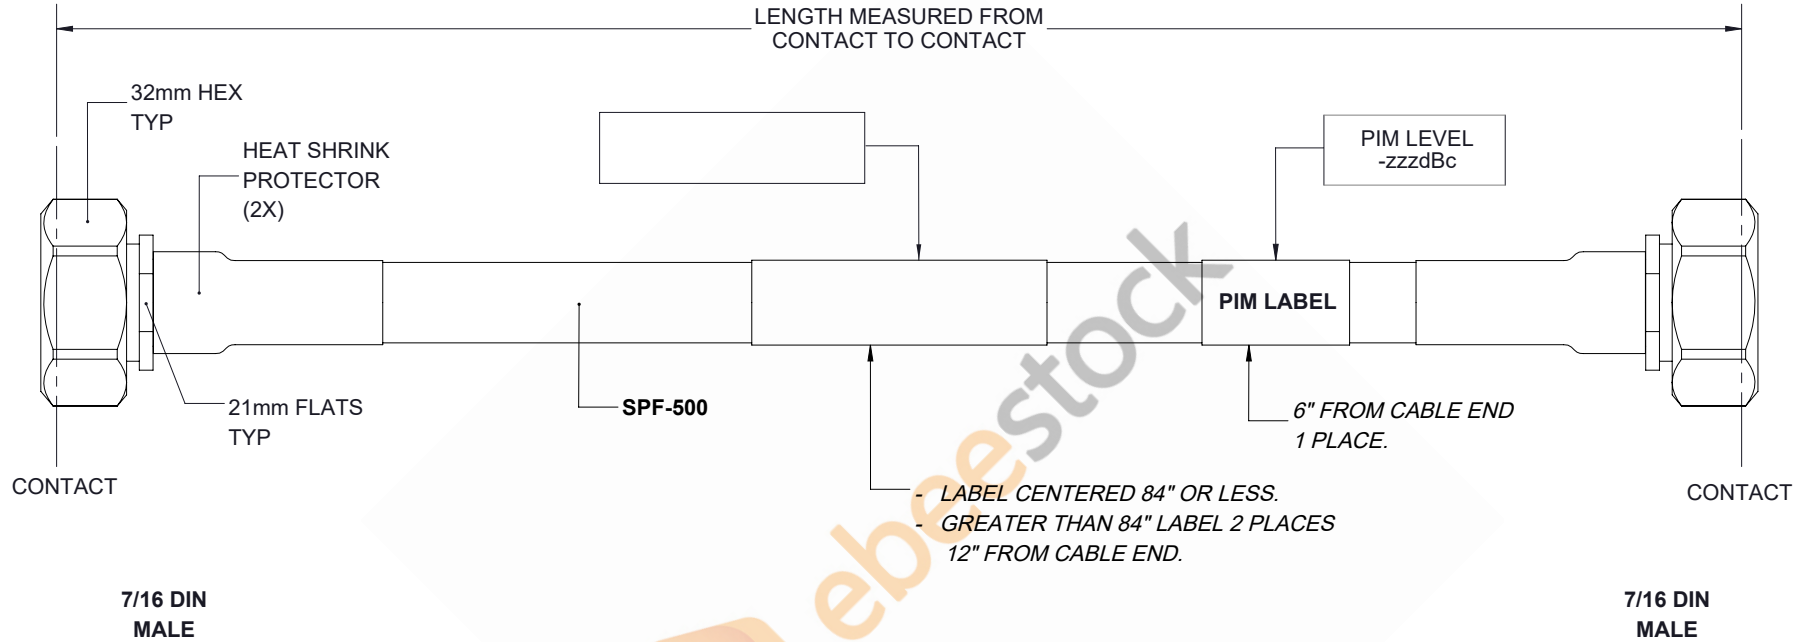

Fire Rated 7/16 DIN Male to 7/16 DIN Male Low PIM Cable 150 cm Length Using SPF-500 Coax Using Times Microwave Parts

REVISIONS			
REV.	DESCRIPTION	DATE	APPROVED
A	INITIAL RELEASE	07/19/19	S.ELLIS

THESE COMMODITIES, TECHNOLOGY OR SOFTWARE WERE EXPORTED FROM THE UNITED STATES IN ACCORDANCE WITH THE EXPORT ADMINISTRATION REGULATIONS. DIVERSION CONTRARY TO U.S. LAW PROHIBITED.

UNLESS OTHERWISE SPECIFIED LEADING DIMENSIONS ARE INCHES DIMENSIONS IN [] ARE MILLIMETERS		 8TH FLOOR, BUILDING 1, YONGFU SCIENCE AND TECHNOLOGY CENTER INDUSTRIAL PARK, NANZHA DISTRICT 5, HUMEN, 523900, DONGGUAN, GUANGDONG, CHINA WEBSITE: www.ebeestock.com EMAIL: sales@ebeestock.com		THE INFORMATION AND DESIGN IN THIS DOCUMENT IS THE PROPERTY OF EBEESTOCK CORPORATION. ALL RIGHTS RESERVED.	
TOLERANCES: .X±.2 [5.08] FRACTIONS ± 1/32 .XX±.01 [.25] ANGLES ± 1° .XXX±.005 [.13]				SHEET 1 OF 1	
ALL DIMENSIONS SHOWN ARE FOR REFERENCE ONLY.		SCALE N/A			
THIRD-ANGLE PROJECTION		SIZE A	CAGE 53919	DRAWN BY K.DANG	PART NUMBER ET16542
				REV A	