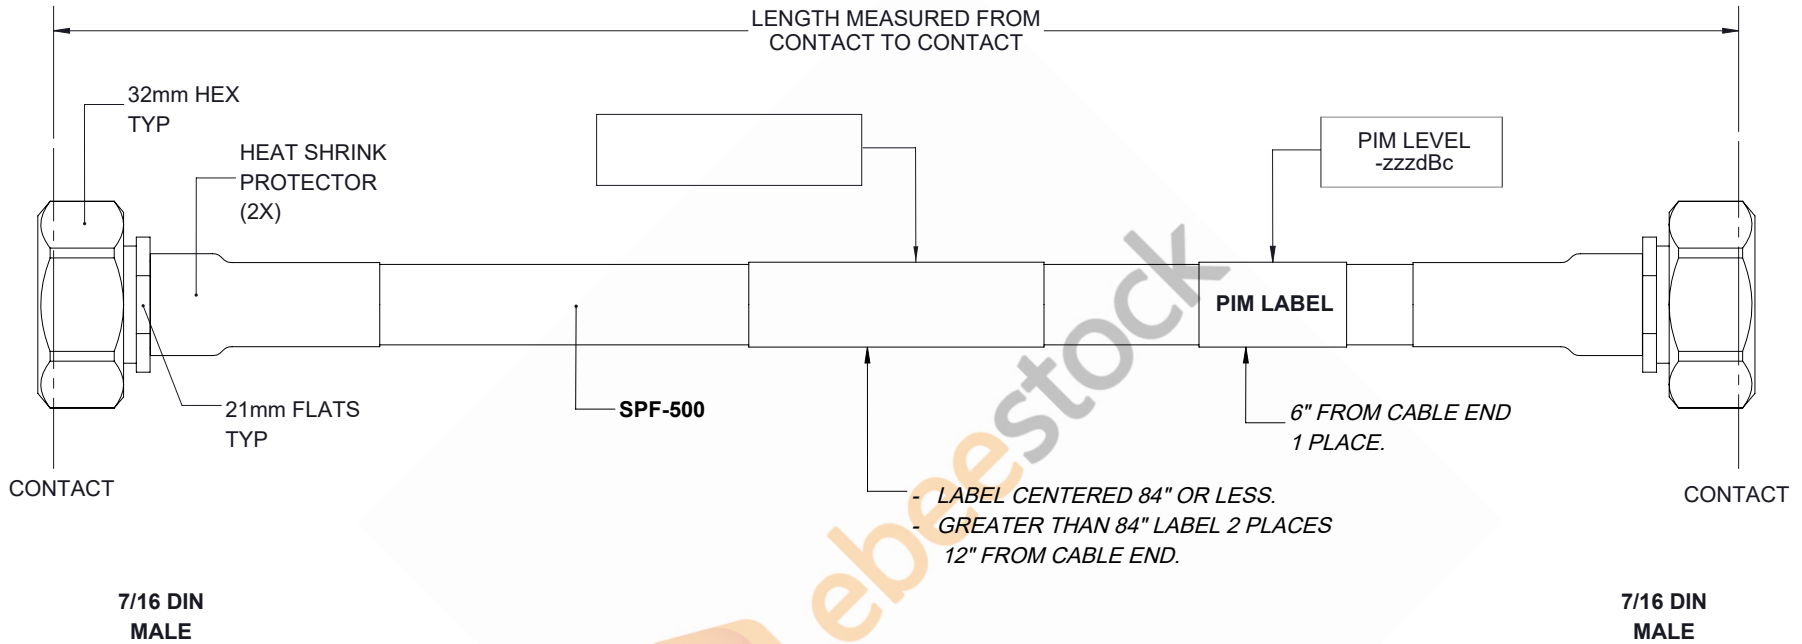

Fire Rated 7/16 DIN Male to 7/16 DIN Male Low PIM Cable 200 cm Length Using SPF-500 Coax Using Times Microwave Parts

REVISIONS			
REV.	DESCRIPTION	DATE	APPROVED
A	INITIAL RELEASE	07/19/19	S.ELLIS

THESE COMMODITIES, TECHNOLOGY OR SOFTWARE WERE EXPORTED FROM THE UNITED STATES IN ACCORDANCE WITH THE EXPORT ADMINISTRATION REGULATIONS. DIVERSION CONTRARY TO U.S. LAW PROHIBITED.

UNLESS OTHERWISE SPECIFIED LEADING DIMENSIONS ARE INCHES DIMENSIONS IN [] ARE MILLIMETERS		 8TH FLOOR, BUILDING 1, YONGFU SCIENCE AND TECHNOLOGY CENTER INDUSTRIAL PARK, NANZHA DISTRICT 5, HUMEN, 523900, DONGGUAN, GUANGDONG, CHINA WEBSITE: www.ebeestock.com EMAIL: sales@ebeestock.com		THE INFORMATION AND DESIGN IN THIS DOCUMENT IS THE PROPERTY OF EBEE STOCK CORPORATION. ALL RIGHTS RESERVED.	
TOLERANCES: .X±.2 [5.08] FRACTIONS ± 1/32 .XX±.01 [.25] ANGLES ± 1° .XXX±.005 [.13]				SHEET 1 OF 1	
ALL DIMENSIONS SHOWN ARE FOR REFERENCE ONLY.		SCALE N/A			
THIRD-ANGLE PROJECTION		SIZE A	CAGE 53919	DRAWN BY K.DANG	PART NUMBER ET16543
				REV A	