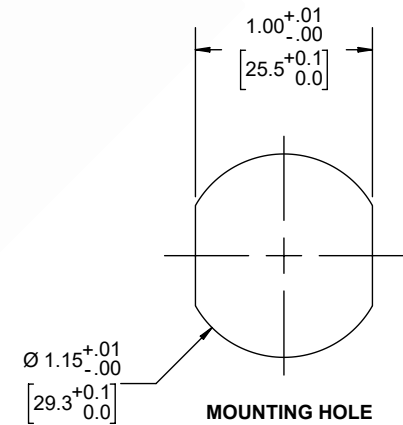

7/16 DIN Male to 7/16 DIN Female Bulkhead Cable 12 Inch Length Using 1/4 inch Super lexible Coax

REVISIONS			
REV.	DESCRIPTION	DATE	APPROVED
A	INITIAL RELEASE	1/14/2021	S.ELLIS

NOTES:

1. CABLES 84" AND UNDER HAVE 1 LABEL CENTERED. CABLES OVER 84" HAVE 2 LABELS, ONE AT EACH END 12.0" FROM THE END OF THE CONNECTOR.
2. 6" FROM CABLE END 1 PLACE FOR ALL LENGTHS OF CABLE.

THESE COMMODITIES, TECHNOLOGY OR SOFTWARE WERE EXPORTED FROM THE UNITED STATES IN ACCORDANCE WITH THE EXPORT ADMINISTRATION REGULATIONS. DIVERSION CONTRARY TO U.S. LAW PROHIBITED.

UNLESS OTHERWISE SPECIFIED LEADING DIMENSIONS ARE INCHES DIMENSIONS IN [] ARE MILLIMETERS

TOLERANCES:

.X = ±.2 [5.08]	FRACTIONS ± 1/32
.XX = ±.02 [.51]	ANGLES ± 1°
.XXX = ±.005 [.13]	

CABLE LENGTH (L) TOLERANCES:

L ≤ 12 [305] = +1 [25] / -0
12 [305] < L ≤ 60 [1524] = +2 [51] / -0
60 [1524] < L ≤ 120 [3048] = +4 [102] / -0
120 [3048] < L ≤ 300 [7620] = +6 [152] / -0
300 [7620] < L = +5%L / -0