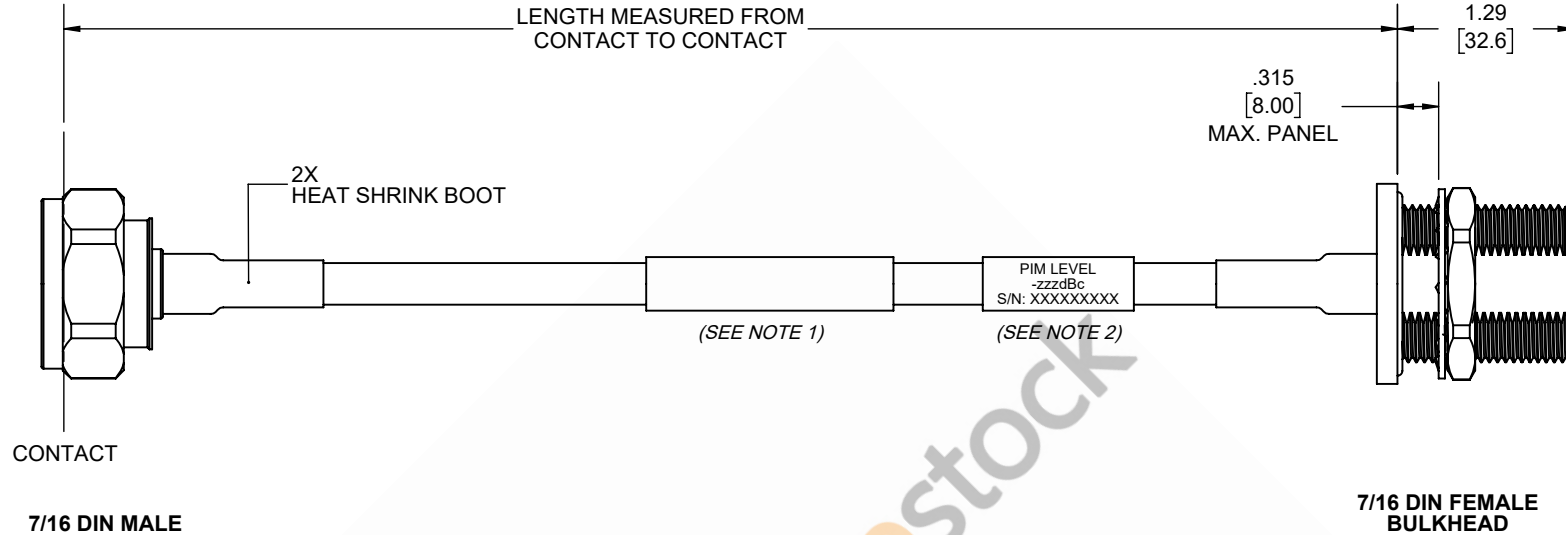

7/16 DIN Male to 7/16 DIN Female Bulkhead Cable 12 Inch Length Using 1/4 inch Super lexible Coax

REVISIONS			
REV.	DESCRIPTION	DATE	APPROVED
A	INITIAL RELEASE	1/14/2021	S.ELLIS

NOTES:

1. CABLES 84" AND UNDER HAVE 1 LABEL CENTERED. CABLES OVER 84" HAVE 2 LABELS, ONE AT EACH END 12.0" FROM THE END OF THE CONNECTOR.
2. 6" FROM CABLE END 1 PLACE FOR ALL LENGTHS OF CABLE.

THESE COMMODITIES, TECHNOLOGY OR SOFTWARE WERE EXPORTED FROM THE UNITED STATES IN ACCORDANCE WITH THE EXPORT ADMINISTRATION REGULATIONS. DIVERSION CONTRARY TO U.S. LAW PROHIBITED.

UNLESS OTHERWISE SPECIFIED LEADING DIMENSIONS ARE INCHES DIMENSIONS IN [] ARE MILLIMETERS