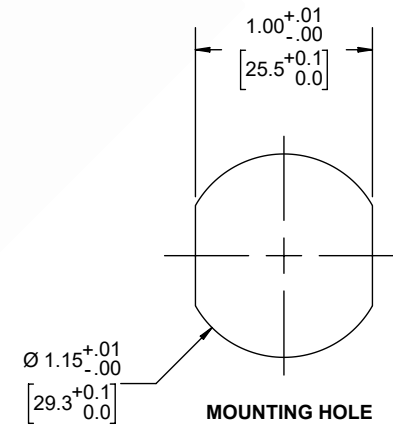

7/16 DIN Male to 7/16 DIN Female Bulkhead Cable 24 Inch Length Using 1/4 inch Super lexible Coax

REVISIONS			
REV.	DESCRIPTION	DATE	APPROVED
A	INITIAL RELEASE	1/14/2021	S.ELLIS

NOTES:

1. CABLES 84" AND UNDER HAVE 1 LABEL CENTERED. CABLES OVER 84" HAVE 2 LABELS, ONE AT EACH END 12.0" FROM THE END OF THE CONNECTOR.
2. 6" FROM CABLE END 1 PLACE FOR ALL LENGTHS OF CABLE.

THESE COMMODITIES, TECHNOLOGY OR SOFTWARE WERE EXPORTED FROM THE UNITED STATES IN ACCORDANCE WITH THE EXPORT ADMINISTRATION REGULATIONS. DIVERSION CONTRARY TO U.S. LAW PROHIBITED.

UNLESS OTHERWISE SPECIFIED LEADING DIMENSIONS ARE INCHES DIMENSIONS IN [] ARE MILLIMETERS

TOLERANCES:

.X = ±.2 [5.08]	FRACTIONS ± 1/32
.XX = ±.02 [.51]	± 1/32
.XXX = ±.005 [.13]	ANGLES ± 1°

CABLE LENGTH (L) TOLERANCES:

L ≤ 12 [305]	= +1 [25] / -0
12 [305] < L ≤ 60 [1524]	= +2 [51] / -0
60 [1524] < L ≤ 120 [3048]	= +4 [102] / -0
120 [3048] < L ≤ 300 [7620]	= +6 [152] / -0
300 [7620] < L	= +5%L / -0