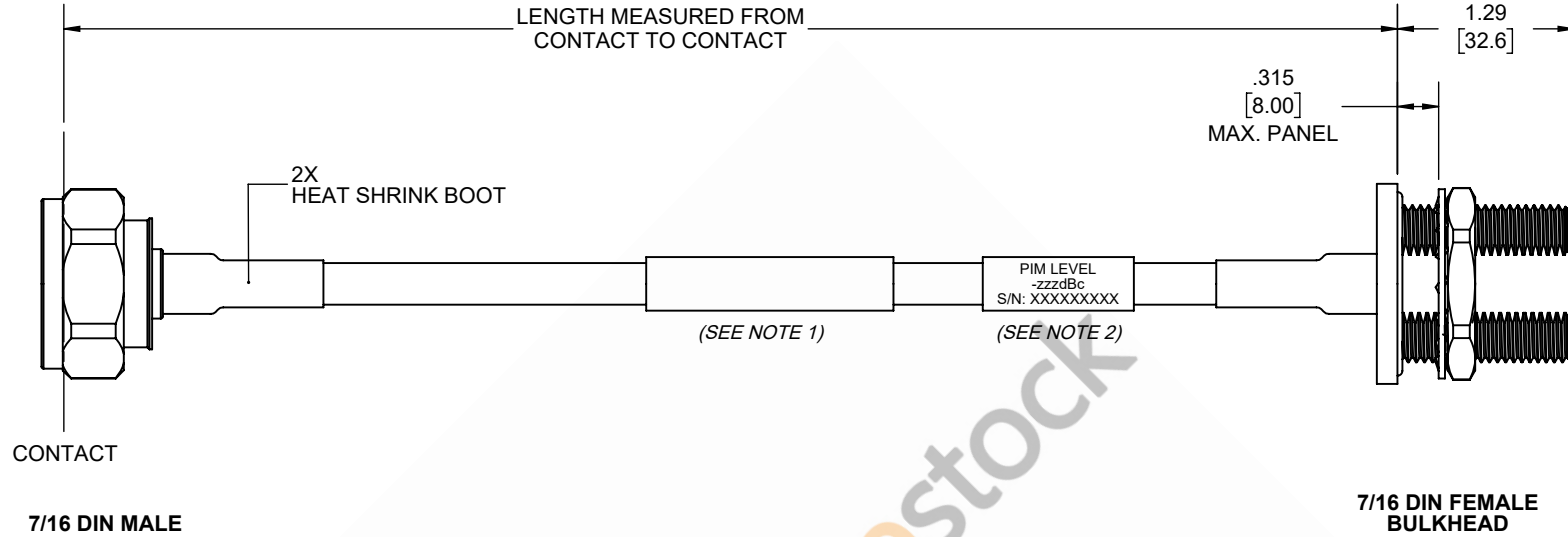

7/16 DIN Male to 7/16 DIN Female Bulkhead Cable 24 Inch Length Using 1/4 inch Super lexible Coax

REVISIONS			
REV.	DESCRIPTION	DATE	APPROVED
A	INITIAL RELEASE	1/14/2021	S.ELLIS

NOTES:

1. CABLES 84" AND UNDER HAVE 1 LABEL CENTERED. CABLES OVER 84" HAVE 2 LABELS, ONE AT EACH END 12.0" FROM THE END OF THE CONNECTOR.
2. 6" FROM CABLE END 1 PLACE FOR ALL LENGTHS OF CABLE.

THESE COMMODITIES, TECHNOLOGY OR SOFTWARE WERE EXPORTED FROM THE UNITED STATES IN ACCORDANCE WITH THE EXPORT ADMINISTRATION REGULATIONS. DIVERSION CONTRARY TO U.S. LAW PROHIBITED.

UNLESS OTHERWISE SPECIFIED LEADING DIMENSIONS ARE INCHES DIMENSIONS IN [] ARE MILLIMETERS