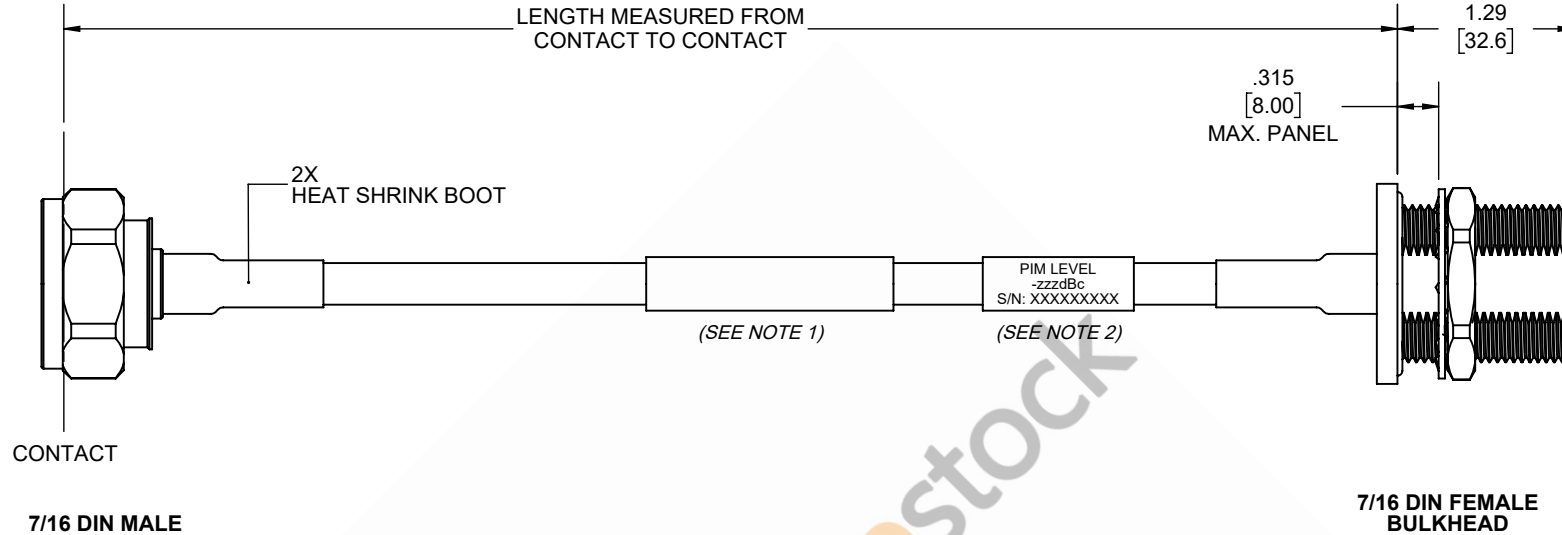

# 7/16 DIN Male to 7/16 DIN Female Bulkhead Cable 36 Inch Length Using 1/4 inch Super lexible Coax

REVISIONS			
REV.	DESCRIPTION	DATE	APPROVED
A	INITIAL RELEASE	1/14/2021	S.ELLIS

## NOTES:

1. CABLES 84" AND UNDER HAVE 1 LABEL CENTERED. CABLES OVER 84" HAVE 2 LABELS, ONE AT EACH END 12.0" FROM THE END OF THE CONNECTOR.
2. 6" FROM CABLE END 1 PLACE FOR ALL LENGTHS OF CABLE.

THESE COMMODITIES, TECHNOLOGY OR SOFTWARE WERE EXPORTED FROM THE UNITED STATES IN ACCORDANCE WITH THE EXPORT ADMINISTRATION REGULATIONS. DIVERSION CONTRARY TO U.S. LAW PROHIBITED.