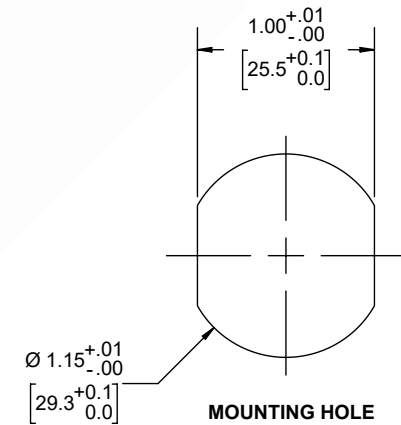

# 7/16 DIN Male to 7/16 DIN Female Bulkhead Cable 36 Inch Length Using 1/4 inch Super lexible Coax

REVISIONS			
REV.	DESCRIPTION	DATE	APPROVED
A	INITIAL RELEASE	1/14/2021	S.ELLIS

## NOTES:

1. CABLES 84" AND UNDER HAVE 1 LABEL CENTERED. CABLES OVER 84" HAVE 2 LABELS, ONE AT EACH END 12.0" FROM THE END OF THE CONNECTOR.
2. 6" FROM CABLE END 1 PLACE FOR ALL LENGTHS OF CABLE.

THESE COMMODITIES, TECHNOLOGY OR SOFTWARE WERE EXPORTED FROM THE UNITED STATES IN ACCORDANCE WITH THE EXPORT ADMINISTRATION REGULATIONS. DIVERSION CONTRARY TO U.S. LAW PROHIBITED.

UNLESS OTHERWISE SPECIFIED LEADING DIMENSIONS ARE INCHES DIMENSIONS IN [ ] ARE MILLIMETERS