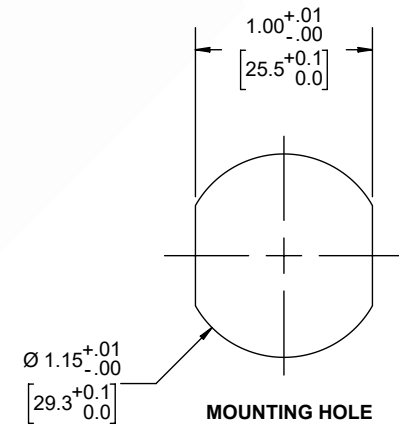

7/16 DIN Male to 7/16 DIN Female Bulkhead Cable 48 Inch Length Using 1/4 inch Super lexible Coax

REVISIONS			
REV.	DESCRIPTION	DATE	APPROVED
A	INITIAL RELEASE	1/14/2021	S.ELLIS

NOTES:

1. CABLES 84" AND UNDER HAVE 1 LABEL CENTERED. CABLES OVER 84" HAVE 2 LABELS, ONE AT EACH END 12.0" FROM THE END OF THE CONNECTOR.
2. 6" FROM CABLE END 1 PLACE FOR ALL LENGTHS OF CABLE.

THESE COMMODITIES, TECHNOLOGY OR SOFTWARE WERE EXPORTED FROM THE UNITED STATES IN ACCORDANCE WITH THE EXPORT ADMINISTRATION REGULATIONS. DIVERSION CONTRARY TO U.S. LAW PROHIBITED.

UNLESS OTHERWISE SPECIFIED LEADING DIMENSIONS ARE INCHES DIMENSIONS IN [] ARE MILLIMETERS

TOLERANCES:

.X = ±.2 [5.08]	FRACTIONS ± 1/32
.XX = ±.02 [.51]	ANGLES ± 1°
.XXX = ±.005 [.13]	

CABLE LENGTH (L) TOLERANCES:

L ≤ 12 [305] = +1 [25] / -0
12 [305] < L ≤ 60 [1524] = +2 [51] / -0
60 [1524] < L ≤ 120 [3048] = +4 [102] / -0
120 [3048] < L ≤ 300 [7620] = +6 [152] / -0
300 [7620] < L = +5%L / -0