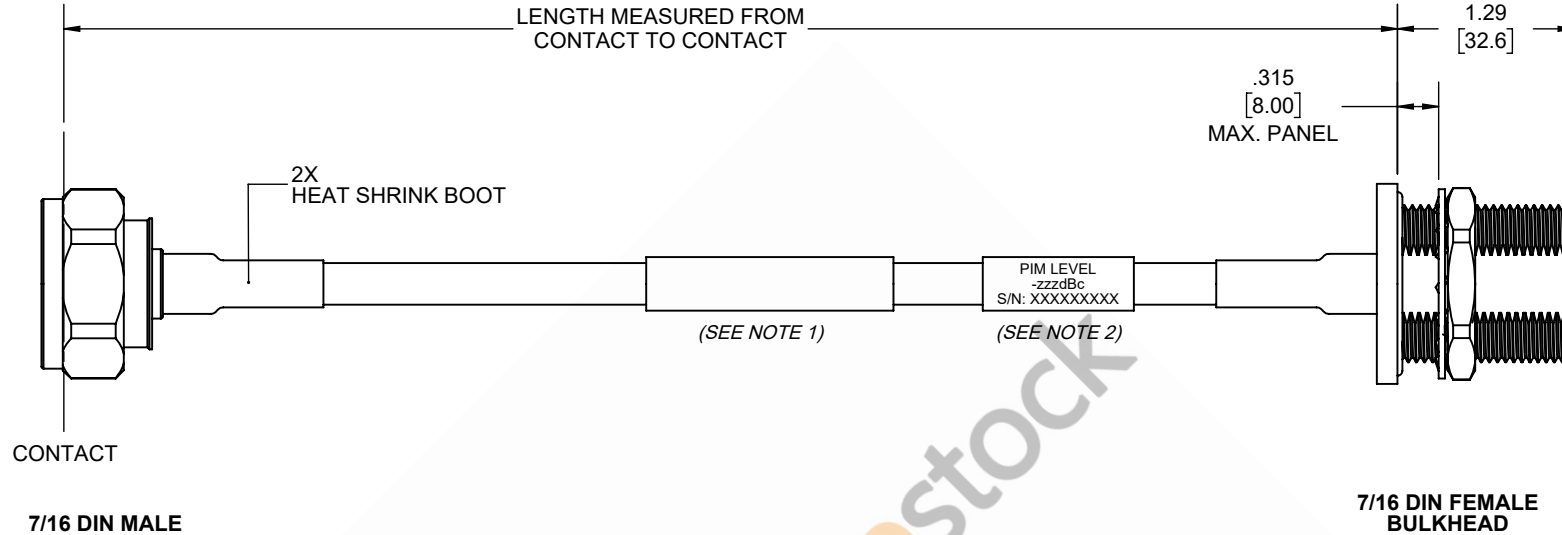

7/16 DIN Male to 7/16 DIN Female Bulkhead Cable 48 Inch Length Using 1/4 inch Super lexible Coax

REVISIONS			
REV.	DESCRIPTION	DATE	APPROVED
A	INITIAL RELEASE	1/14/2021	S.ELLIS

NOTES:

1. CABLES 84" AND UNDER HAVE 1 LABEL CENTERED. CABLES OVER 84" HAVE 2 LABELS, ONE AT EACH END 12.0" FROM THE END OF THE CONNECTOR.
2. 6" FROM CABLE END 1 PLACE FOR ALL LENGTHS OF CABLE.