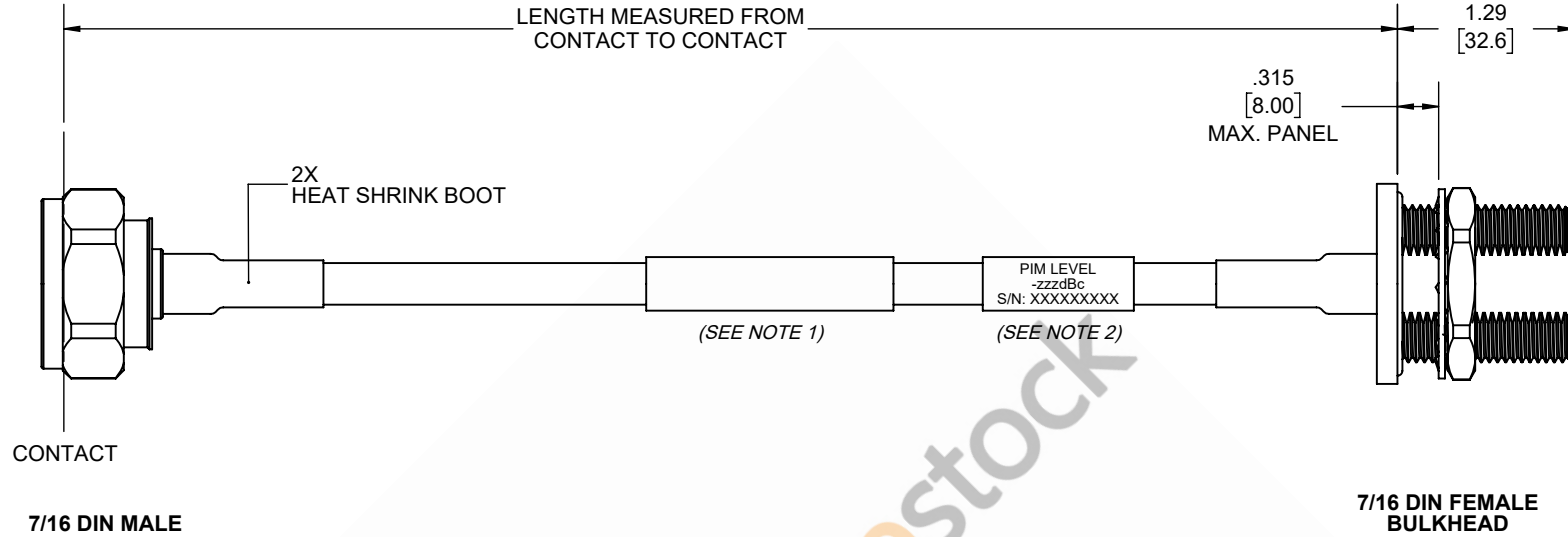

7/16 DIN Male to 7/16 DIN Female Bulkhead Cable 60 Inch Length Using 1/4 inch Super lexible Coax

REVISIONS			
REV.	DESCRIPTION	DATE	APPROVED
A	INITIAL RELEASE	1/14/2021	S.ELLIS

NOTES:

1. CABLES 84" AND UNDER HAVE 1 LABEL CENTERED. CABLES OVER 84" HAVE 2 LABELS, ONE AT EACH END 12.0" FROM THE END OF THE CONNECTOR.
2. 6" FROM CABLE END 1 PLACE FOR ALL LENGTHS OF CABLE.

THESE COMMODITIES, TECHNOLOGY OR SOFTWARE WERE EXPORTED FROM THE UNITED STATES IN ACCORDANCE WITH THE EXPORT ADMINISTRATION REGULATIONS. DIVERSION CONTRARY TO U.S. LAW PROHIBITED.

UNLESS OTHERWISE SPECIFIED LEADING DIMENSIONS ARE INCHES DIMENSIONS IN [] ARE MILLIMETERS