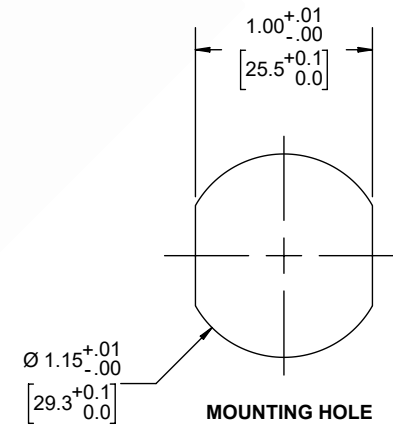

7/16 DIN Male to 7/16 DIN Female Bulkhead Cable 60 Inch Length Using 1/4 inch Super lexible Coax

REVISIONS			
REV.	DESCRIPTION	DATE	APPROVED
A	INITIAL RELEASE	1/14/2021	S.ELLIS

NOTES:

1. CABLES 84" AND UNDER HAVE 1 LABEL CENTERED. CABLES OVER 84" HAVE 2 LABELS, ONE AT EACH END 12.0" FROM THE END OF THE CONNECTOR.
2. 6" FROM CABLE END 1 PLACE FOR ALL LENGTHS OF CABLE.

THESE COMMODITIES, TECHNOLOGY OR SOFTWARE WERE EXPORTED FROM THE UNITED STATES IN ACCORDANCE WITH THE EXPORT ADMINISTRATION REGULATIONS. DIVERSION CONTRARY TO U.S. LAW PROHIBITED.

UNLESS OTHERWISE SPECIFIED LEADING DIMENSIONS ARE INCHES DIMENSIONS IN [] ARE MILLIMETERS

TOLERANCES:

.X = ±.2 [5.08]	FRACTIONS ± 1/32
.XX = ±.02 [.51]	ANGLES ± 1°
.XXX = ±.005 [.13]	

CABLE LENGTH (L) TOLERANCES:

L ≤ 12 [305]	= +1 [25] / -0
12 [305] < L ≤ 60 [1524]	= +2 [51] / -0
60 [1524] < L ≤ 120 [3048]	= +4 [102] / -0
120 [3048] < L ≤ 300 [7620]	= +6 [152] / -0
300 [7620] < L	= +5%L / -0