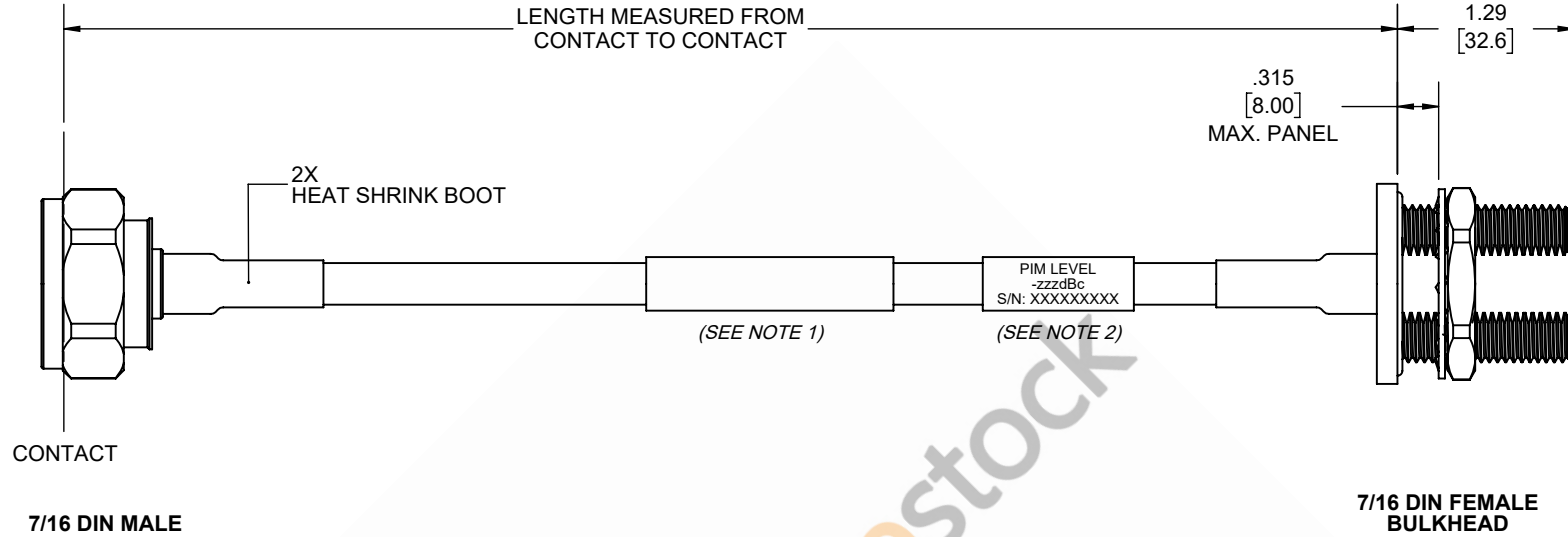

7/16 DIN Male to 7/16 DIN Female Bulkhead Cable 19.68 Inch Length Using 1/4 inch Super lexible Coax

REVISIONS			
REV.	DESCRIPTION	DATE	APPROVED
A	INITIAL RELEASE	1/14/2021	S.ELLIS

**NOTES:**

1. CABLES 84" AND UNDER HAVE 1 LABEL CENTERED. CABLES OVER 84" HAVE 2 LABELS, ONE AT EACH END 12.0" FROM THE END OF THE CONNECTOR.
2. 6" FROM CABLE END 1 PLACE FOR ALL LENGTHS OF CABLE.

THESE COMMODITIES, TECHNOLOGY OR SOFTWARE WERE EXPORTED FROM THE UNITED STATES IN ACCORDANCE WITH THE EXPORT ADMINISTRATION REGULATIONS. DIVERSION CONTRARY TO U.S. LAW PROHIBITED.

UNLESS OTHERWISE SPECIFIED LEADING DIMENSIONS ARE INCHES DIMENSIONS IN [ ] ARE MILLIMETERS

SIZE	CAGE CODE	DRAWN BY	ITEM NO.	REV
A	53919	K.DANG	ET16558	A

THIRD-ANGLE PROJECTION

THE INFORMATION AND DESIGN IN THIS DOCUMENT IS THE PROPERTY OF EBESTOCK CORPORATION ALL RIGHTS RESERVED.

SHEET	1	OF	1
SCALE	N/A		