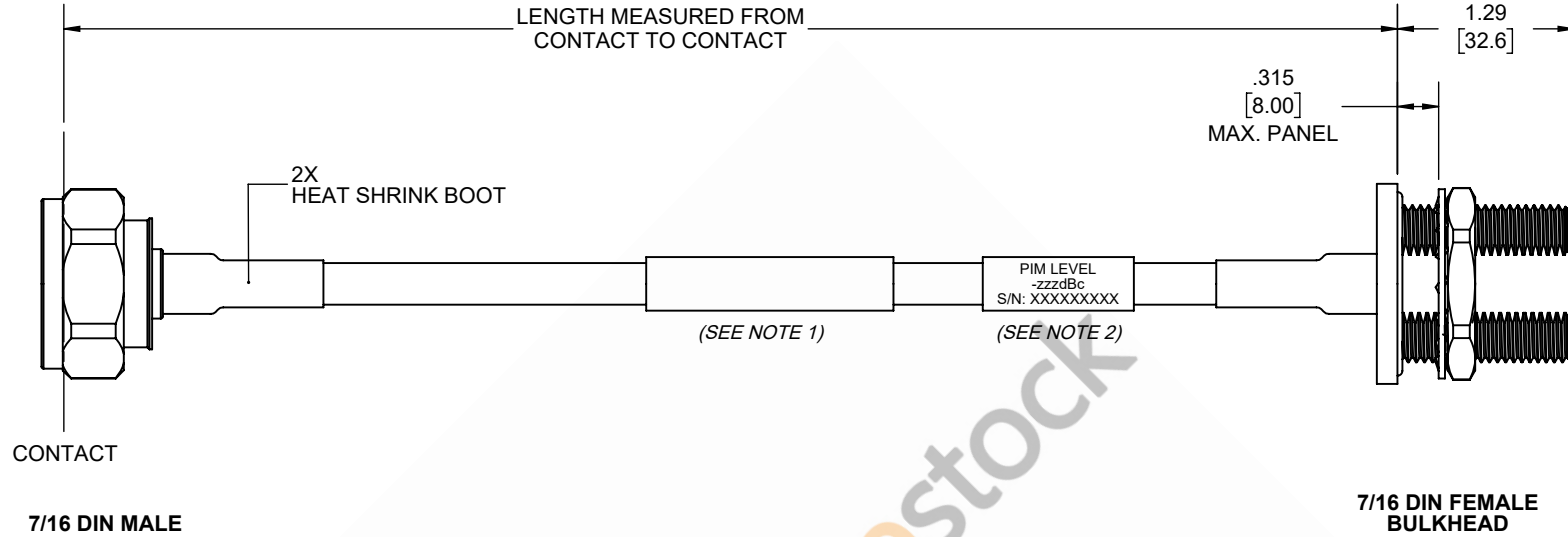

7/16 DIN Male to 7/16 DIN Female Bulkhead Cable 150 Cm Length Using 1/4 inch Super lexible Coax

REVISIONS			
REV.	DESCRIPTION	DATE	APPROVED
A	INITIAL RELEASE	1/14/2021	S.ELLIS

NOTES:

- CABLES 84" AND UNDER HAVE 1 LABEL CENTERED. CABLES OVER 84" HAVE 2 LABELS, ONE AT EACH END 12.0" FROM THE END OF THE CONNECTOR.
- 6" FROM CABLE END 1 PLACE FOR ALL LENGTHS OF CABLE.

THESE COMMODITIES, TECHNOLOGY OR SOFTWARE WERE EXPORTED FROM THE UNITED STATES IN ACCORDANCE WITH THE EXPORT ADMINISTRATION REGULATIONS. DIVERSION CONTRARY TO U.S. LAW PROHIBITED.

UNLESS OTHERWISE SPECIFIED LEADING DIMENSIONS ARE INCHES DIMENSIONS IN [] ARE MILLIMETERS