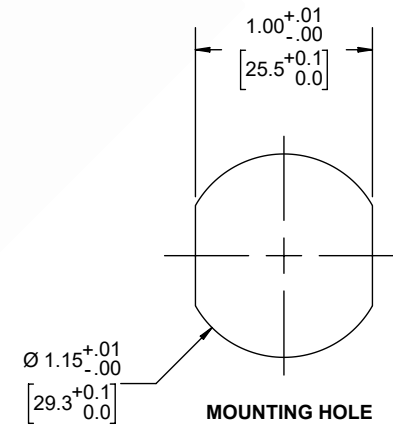

7/16 DIN Male to 7/16 DIN Female Bulkhead Cable 150 Cm Length Using 1/4 inch Super lexible Coax

REVISIONS			
REV.	DESCRIPTION	DATE	APPROVED
A	INITIAL RELEASE	1/14/2021	S.ELLIS

NOTES:

- CABLES 84" AND UNDER HAVE 1 LABEL CENTERED. CABLES OVER 84" HAVE 2 LABELS, ONE AT EACH END 12.0" FROM THE END OF THE CONNECTOR.
- 6" FROM CABLE END 1 PLACE FOR ALL LENGTHS OF CABLE.

THESE COMMODITIES, TECHNOLOGY OR SOFTWARE WERE EXPORTED FROM THE UNITED STATES IN ACCORDANCE WITH THE EXPORT ADMINISTRATION REGULATIONS. DIVERSION CONTRARY TO U.S. LAW PROHIBITED.

UNLESS OTHERWISE SPECIFIED LEADING DIMENSIONS ARE INCHES DIMENSIONS IN [] ARE MILLIMETERS

TOLERANCES:	
.X = ±.2 [5.08]	FRACTIONS ± 1/32
.XX = ±.02 [.51]	ANGLES ± 1°
.XXX = ±.005 [.13]	

CABLE LENGTH (L) TOLERANCES:

L ≤ 12 [305]	= +1 [25] / -0
12 [305] < L ≤ 60 [1524]	= +2 [51] / -0
60 [1524] < L ≤ 120 [3048]	= +4 [102] / -0
120 [3048] < L ≤ 300 [7620]	= +6 [152] / -0
300 [7620] < L	= +5%L / -0