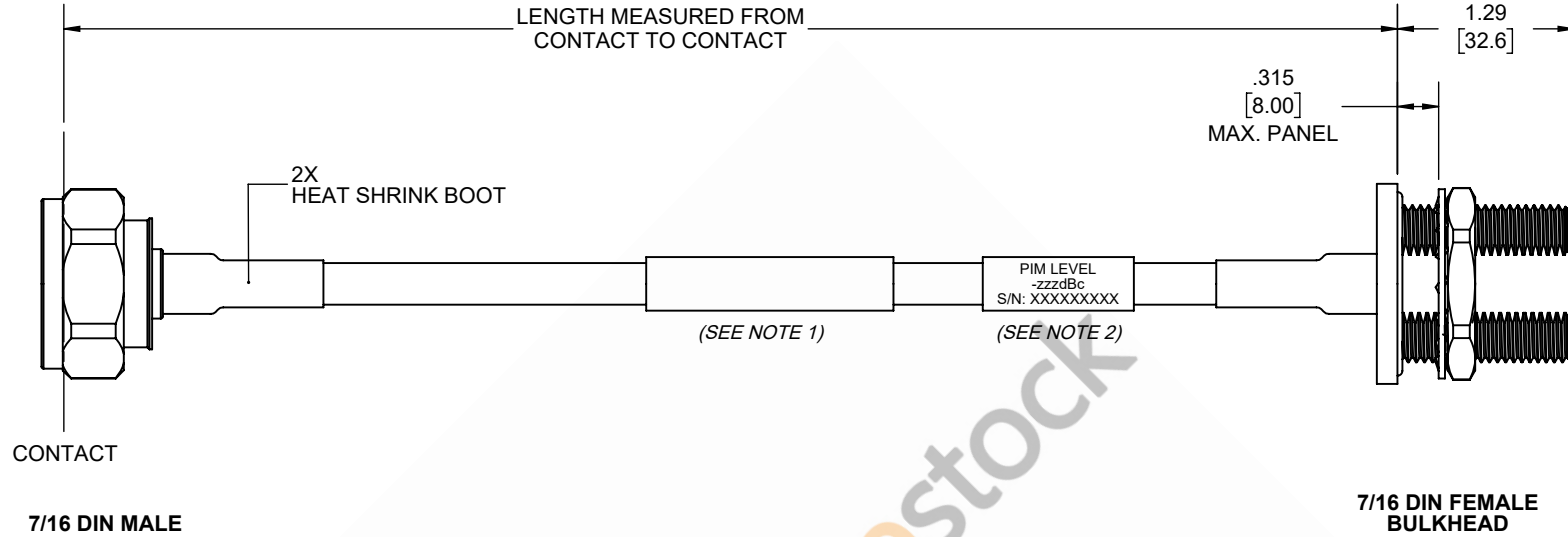

7/16 DIN Male to 7/16 DIN Female Bulkhead Cable 200 Cm Length Using 1/4 inch Super lexible Coax

REVISIONS			
REV.	DESCRIPTION	DATE	APPROVED
A	INITIAL RELEASE	1/14/2021	S.ELLIS

NOTES:

1. CABLES 84" AND UNDER HAVE 1 LABEL CENTERED. CABLES OVER 84" HAVE 2 LABELS, ONE AT EACH END 12.0" FROM THE END OF THE CONNECTOR.
2. 6" FROM CABLE END 1 PLACE FOR ALL LENGTHS OF CABLE.

THESE COMMODITIES, TECHNOLOGY OR SOFTWARE WERE EXPORTED FROM THE UNITED STATES IN ACCORDANCE WITH THE EXPORT ADMINISTRATION REGULATIONS. DIVERSION CONTRARY TO U.S. LAW PROHIBITED.

UNLESS OTHERWISE SPECIFIED LEADING DIMENSIONS ARE INCHES DIMENSIONS IN [] ARE MILLIMETERS