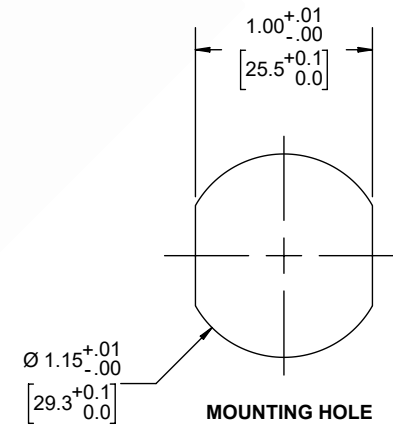

7/16 DIN Male to 7/16 DIN Female Bulkhead Cable 200 Cm Length Using 1/4 inch Super lexible Coax

REVISIONS			
REV.	DESCRIPTION	DATE	APPROVED
A	INITIAL RELEASE	1/14/2021	S.ELLIS

NOTES:

1. CABLES 84" AND UNDER HAVE 1 LABEL CENTERED. CABLES OVER 84" HAVE 2 LABELS, ONE AT EACH END 12.0" FROM THE END OF THE CONNECTOR.
2. 6" FROM CABLE END 1 PLACE FOR ALL LENGTHS OF CABLE.

THESE COMMODITIES, TECHNOLOGY OR SOFTWARE WERE EXPORTED FROM THE UNITED STATES IN ACCORDANCE WITH THE EXPORT ADMINISTRATION REGULATIONS. DIVERSION CONTRARY TO U.S. LAW PROHIBITED.

UNLESS OTHERWISE SPECIFIED LEADING DIMENSIONS ARE INCHES DIMENSIONS IN [] ARE MILLIMETERS

TOLERANCES:	
.X = ±.2 [5.08]	FRACTIONS ± 1/32
.XX = ±.02 [.51]	ANGLES ± 1°
.XXX = ±.005 [.13]	

CABLE LENGTH (L) TOLERANCES:

L ≤ 12 [305]	= +1 [25] / -0
12 [305] < L ≤ 60 [1524]	= +2 [51] / -0
60 [1524] < L ≤ 120 [3048]	= +4 [102] / -0
120 [3048] < L ≤ 300 [7620]	= +6 [152] / -0
300 [7620] < L	= +5%L / -0