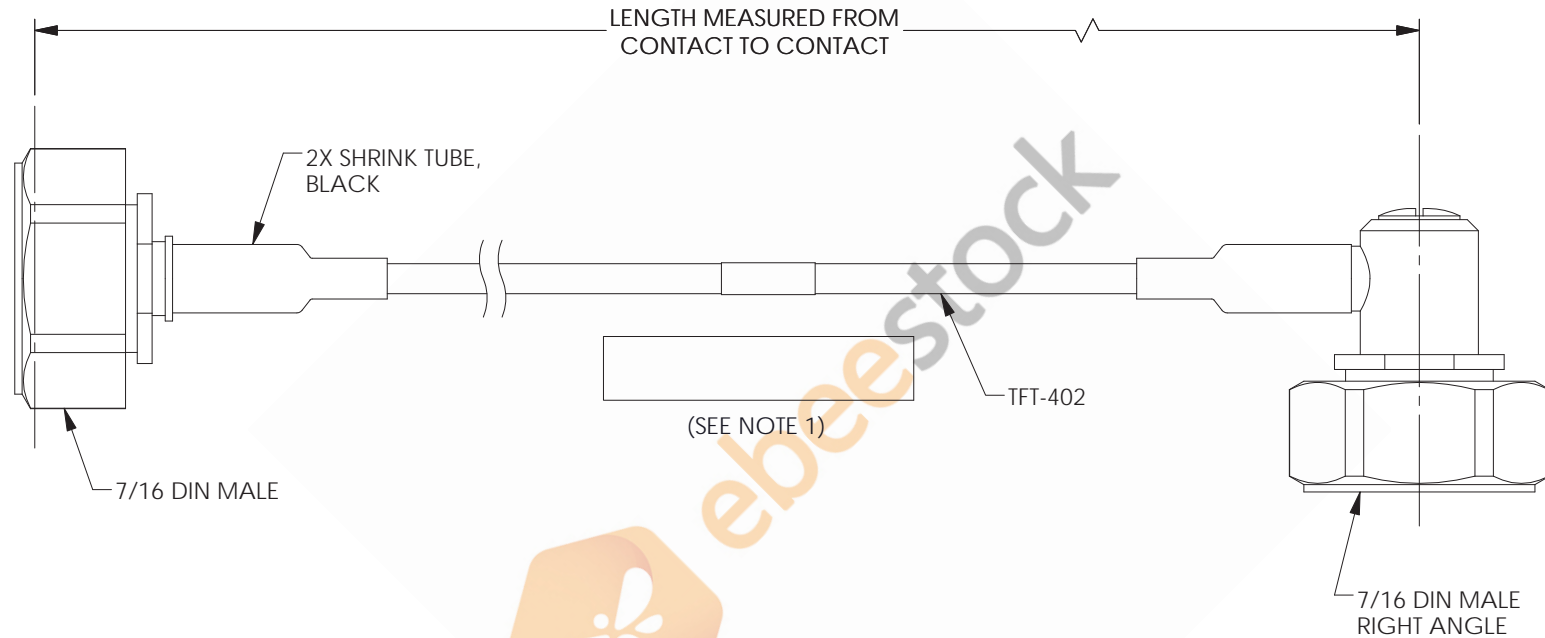

# 7/16 DIN Male to 7/16 DIN Male Right Angle Low PIM Cable 24 Inch Length Using TFT-402 Coax Using Times Microwave Components

REVISIONS			
REV.	DESCRIPTION	DATE	APPROVED
A	INITIAL RELEASE	04/12/2021	SELLIS

**NOTES:**

1. CABLES 36" AND UNDER HAVE 1 LABEL CENTERED. CABLES OVER 36" HAVE 2 LABELS, ONE AT EACH END 6.0" FROM THE FRONT OF THE CONNECTOR.

THESE COMMODITIES, TECHNOLOGY OR SOFTWARE WERE EXPORTED FROM THE UNITED STATES IN ACCORDANCE WITH THE EXPORT ADMINISTRATION REGULATIONS. DIVERSION CONTRARY TO U.S. LAW PROHIBITED.

UNLESS OTHERWISE SPECIFIED LEADING DIMENSIONS ARE INCHES DIMENSIONS IN [ ] ARE MILLIMETERS				THIRD-ANGLE PROJECTION 	
<b>TOLERANCES:</b> .X = ± .2 [ .508]      FRACTIONS ± 1/32 .XX = ± .02 [ .51]      ± 1/32 .XXX = ± .005 [ .13]      ANGLES ± 1°		8TH FLOOR, BUILDING 1, YONGFU SCIENCE AND TECHNOLOGY CENTER INDUSTRIAL PARK, NANZHA DISTRICT 5,HUMEN,523800,DONGGUAN, GUANGDONG, CHINA		THE INFORMATION AND DESIGN IN THIS DOCUMENT IS THE PROPERTY OF EBEESTOCK CORPORATION ALL RIGHTS RESERVED.	
<b>CABLE LENGTH (L) TOLERANCES:</b> L ≤ 12 [305] = +1 [25] / -0 12 [305] < L ≤ 60 [1524] = +2 [51] / -0 60 [1524] < L ≤ 120 [3048] = +4 [102] / -0 120 [3048] < L ≤ 300 [7620] = +6 [152] / -0 300 [7620] < L = +5%L / -0		WEBSITE: <a href="http://www.ebeestock.com">www.ebeestock.com</a> EMAIL: <a href="mailto:sales@ebeestock.com">sales@ebeestock.com</a>		SHEET 1 OF 1 SCALE N/A	
SIZE	CAGE CODE	DRAWN BY	ITEM NO.	REV	
A	53919	DFRISIELLO	ET16599	A	