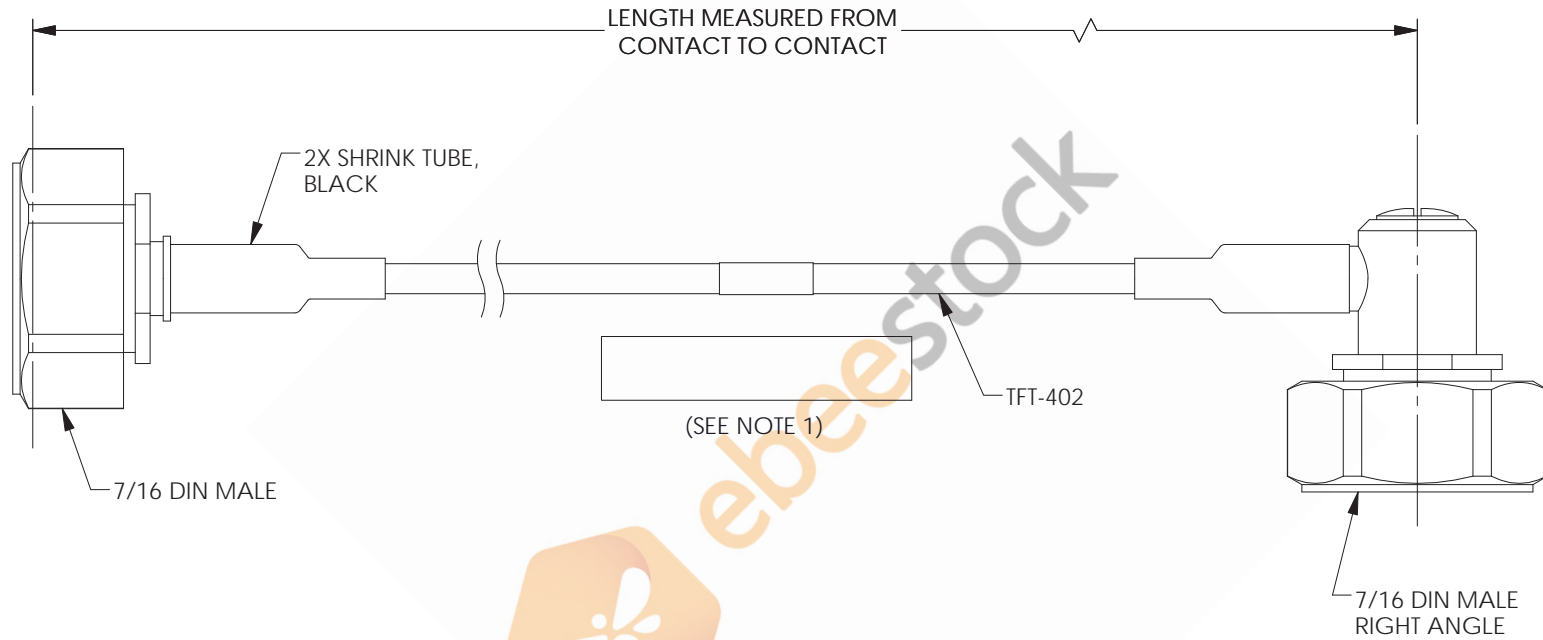

7/16 DIN Male to 7/16 DIN Male Right Angle Low PIM Cable 48 Inch Length Using TFT-402 Coax Using Times Microwave Components

REVISIONS			
REV.	DESCRIPTION	DATE	APPROVED
A	INITIAL RELEASE	04/12/2021	SELLIS

NOTES:

1. CABLES 36" AND UNDER HAVE 1 LABEL CENTERED. CABLES OVER 36" HAVE 2 LABELS, ONE AT EACH END 6.0" FROM THE FRONT OF THE CONNECTOR.

THESE COMMODITIES, TECHNOLOGY OR SOFTWARE WERE EXPORTED FROM THE UNITED STATES IN ACCORDANCE WITH THE EXPORT ADMINISTRATION REGULATIONS. DIVERSION CONTRARY TO U.S. LAW PROHIBITED.

UNLESS OTHERWISE SPECIFIED LEADING DIMENSIONS ARE INCHES DIMENSIONS IN [] ARE MILLIMETERS

TOLERANCES:

.X = ± .2 [5.08]	FRACTIONS ± 1/32
.XX = ± .02 [.51]	± 1/32
.XXX = ± .005 [.13]	ANGLES ± 1°

CABLE LENGTH (L) TOLERANCES:

L ≤ 12 [305]	= +1 [25] / -0
12 [305] < L ≤ 60 [1524]	= +2 [51] / -0
60 [1524] < L ≤ 120 [3048]	= +4 [102] / -0
120 [3048] < L ≤ 300 [7620]	= +6 [152] / -0
300 [7620] < L	= +5%L / -0

ALL DIMENSIONS SHOWN ARE FOR REFERENCE ONLY.