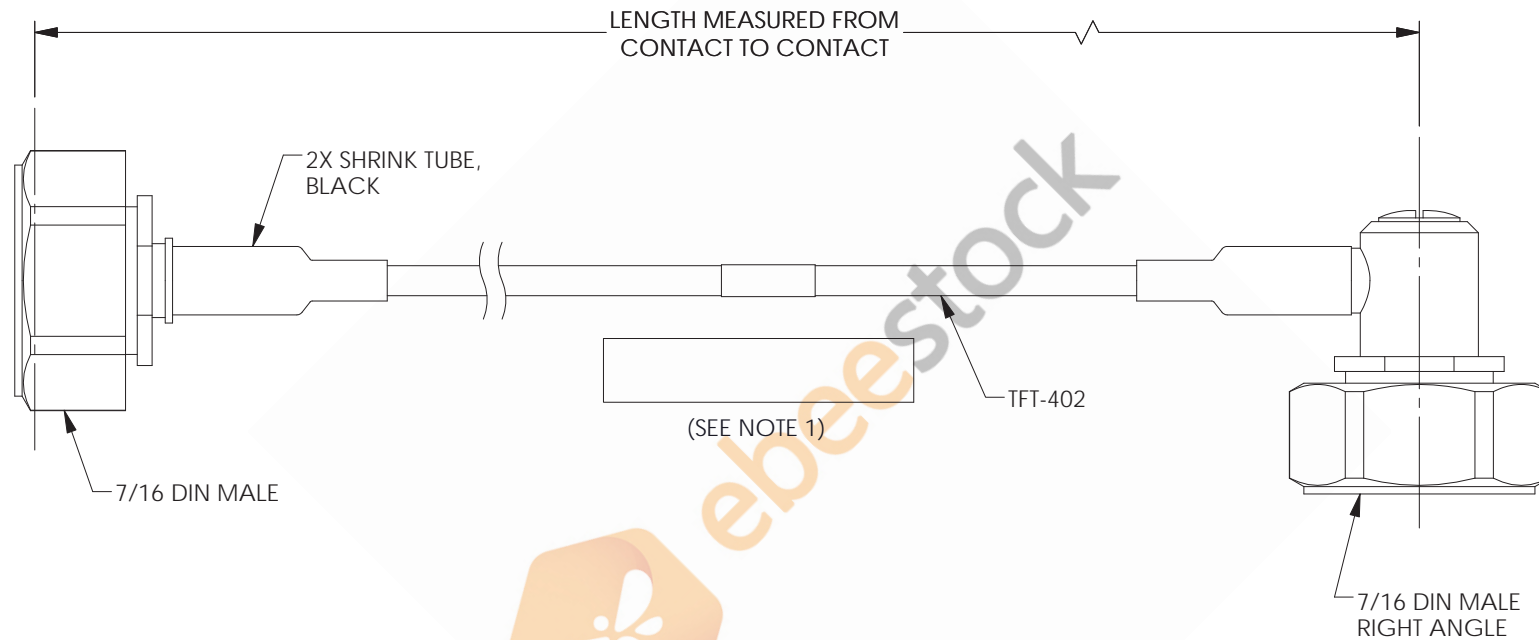

7/16 DIN Male to 7/16 DIN Male Right Angle Low PIM Cable 100 CM Length Using TFT-402 Coax Using Times Microwave Components

REVISIONS			
REV.	DESCRIPTION	DATE	APPROVED
A	INITIAL RELEASE	04/12/2021	SELLIS

NOTES:

1. CABLES 36" AND UNDER HAVE 1 LABEL CENTERED. CABLES OVER 36" HAVE 2 LABELS, ONE AT EACH END 6.0" FROM THE FRONT OF THE CONNECTOR.

THESE COMMODITIES, TECHNOLOGY OR SOFTWARE WERE EXPORTED FROM THE UNITED STATES IN ACCORDANCE WITH THE EXPORT ADMINISTRATION REGULATIONS. DIVERSION CONTRARY TO U.S. LAW PROHIBITED.

UNLESS OTHERWISE SPECIFIED
LEADING DIMENSIONS ARE INCHES
DIMENSIONS IN [] ARE MILLIMETERS

TOLERANCES:

.X = ± 2 [5.08]	FRACTIONS
.XX = ± .02 [.51]	± 1/32
.XXX = ± .005 [.13]	ANGLES ± 1°

CABLE LENGTH (L) TOLERANCES:

L ≤ 12 [305]	= +1 [25] / -0
12 [305] < L ≤ 60 [1524]	= +2 [51] / -0
60 [1524] < L ≤ 120 [3048]	= +4 [102] / -0
120 [3048] < L ≤ 300 [7620]	= +6 [152] / -0
300 [7620] < L	= +5%L / -0

ALL DIMENSIONS SHOWN
ARE FOR REFERENCE ONLY.